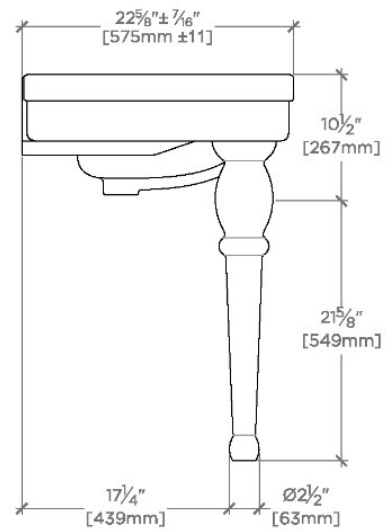

Belle Epoque

BECL36

Belle Epoque Two Leg Single Console 35" x 21 7/8" x 31 3/4"

SHOWN IN BELLE EPOQUE TWO LEG SINGLE CONSOLE 35" X 21 7/8" X 31 3/4" | BECL36

TECHNICAL DETAILS

ADA Compliance: No
Depth/Width: 556 mm
Height: 806 mm
Installation Type: Wall Mounted
Length: 889 mm
Number Of Legs: Two
Overflow Opening: Yes
Sink Visibility: N
Suggested Application: Bath

INSPIRATION

CODES & STANDARDS

Code # BECL36:

PRODUCT FEATURES

Made of durable fine fire clay.
Pre-drilled with 3-Hole, 8" Spread
Not available in Custom Sizes

CERTIFICATIONS

Slab and sink top are included
PRODUCT (NOTES)

Belle Epoque

BECL36

Belle Epoque Two Leg Single Console 35" x 21 7/8" x 31 3/4"

TOP VIEW

SCALE: 3/4"=1'-0"

FRONT VIEW

SCALE: 3/4"=1'-0"

SIDE VIEW

SCALE: 3/4"=1'-0"