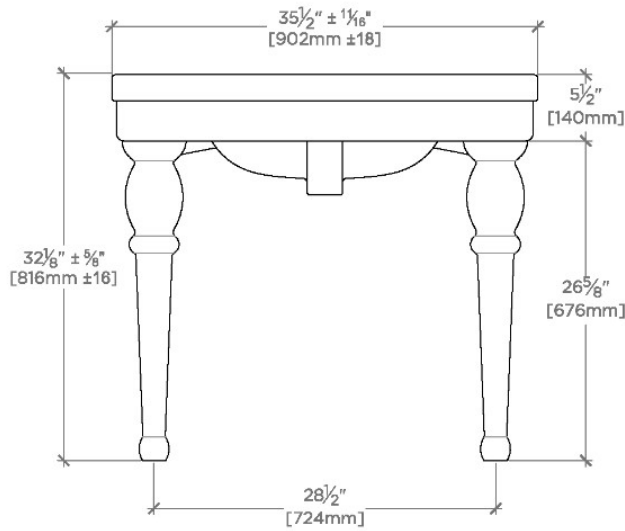

Belle Epoque

BECL36

Belle Epoque Two Leg Single Console 35" x 21 7/8" x 31 3/4"

SHOWN IN BELLE EPOQUE TWO LEG SINGLE CONSOLE 35" X 21 7/8" X 31 3/4" | BECL36

TECHNICAL DETAILS

ADA Compliance: No
Depth/Width: 556 mm
Height: 806 mm
Installation Type: Wall Mounted
Length: 889 mm
Number Of Legs: Two
Overflow Opening: Yes
Sink Visibility: N
Suggested Application: Bath

INSPIRATION

CODES & STANDARDS

Code # BECL36:

PRODUCT FEATURES

Made of durable fine fire clay.
Pre-drilled with 3-Hole, 8" Spread
Not available in Custom Sizes

CERTIFICATIONS

Slab and sink top are included
PRODUCT (NOTES)

Belle Epoque

BECL36

Belle Epoque Two Leg Single Console 35" x 21 7/8" x 31 3/4"

TOP VIEW

SCALE: 3/4"=1'-0"

FRONT VIEW

SCALE: 3/4"=1'-0"

SIDE VIEW

SCALE: 3/4"=1'-0"