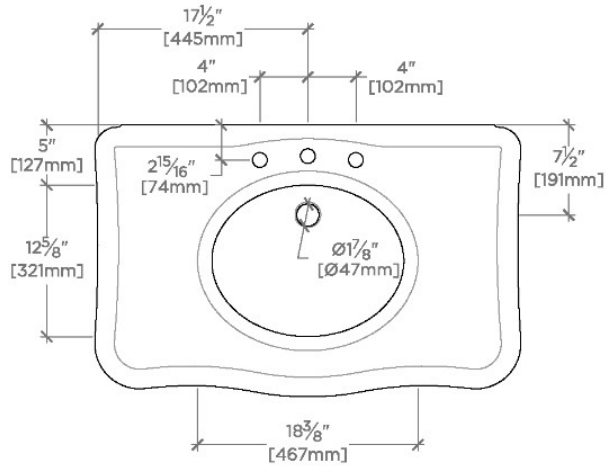

Belle Epoque

BECL36

Belle Epoque Two Leg Single Console 35" x 21 7/8" x 31 3/4"

SHOWN IN BELLE EPOQUE TWO LEG SINGLE CONSOLE 35" X 21 7/8" X 31 3/4" | BECL36

TECHNICAL DETAILS

ADA Compliance: No
Depth/Width: 556 mm
Height: 806 mm
Installation Type: Wall Mounted
Length: 889 mm
Number Of Legs: Two
Overflow Opening: Yes
Sink Visibility: N
Suggested Application: Bath

INSPIRATION

CODES & STANDARDS

Code # BECL36:

PRODUCT FEATURES

Made of durable fine fire clay.
Pre-drilled with 3-Hole, 8" Spread
Not available in Custom Sizes

CERTIFICATIONS

Slab and sink top are included
PRODUCT (NOTES)

Belle Epoque

BECL36

Belle Epoque Two Leg Single Console 35" x 21 7/8" x 31 3/4"

TOP VIEW

SCALE: 3/4"=1'-0"

FRONT VIEW

SCALE: 3/4"=1'-0"

SIDE VIEW

SCALE: 3/4"=1'-0"