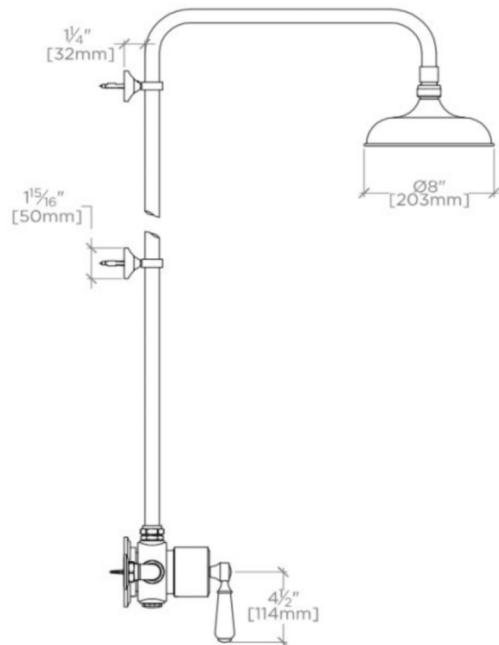

### TECHNICAL DETAILS

ADA Compliance: Yes  
 Adjustable versus Fixed Spray: Fixed Spray  
 Diameter of Head: 8"  
 Fittings Hole Diameter: 1 3/8"  
 Flow Restriction Options: 2.5, 2.0, 1.75, 1.5, 0.92  
 Handshower / Spray Hose Length: 59"  
 Index Color / Finish and Material: Metal  
 Inlet Connection Size: 3/4"  
 Inlet Connection Type: Copper Compression  
 Inlet Supply Spread Maximum: 8 3/16"  
 Inlet Supply Spread Minimum: 8 1/16"  
 Installation Type: Wall Mounted  
 Integrated Diverter: N  
 Primary Material: Brass  
 Suggested Application: Bath  
 Valve Material: Brass  
 Water Pressure Maximum: 75.0 psi  
 Water Pressure Minimum: 20.0 psi  
 Water Pressure Recommended: 45.0 psi

## EAXS33

Easton Classic Exposed Thermostatic System with 8" Shower Rose with White Porcelain Lever Handle

TOP VIEW SCALE: 1"=1'-0"

FRONT VIEW SCALE: 1"=1'-0"

SIDE VIEW SCALE: 1"=1'-0"