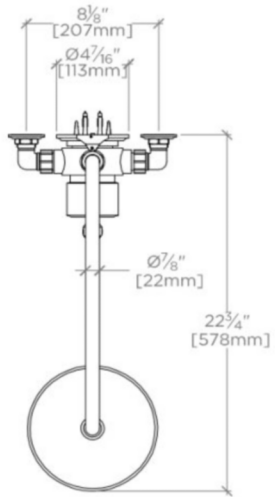

### TECHNICAL DETAILS

ADA Compliance: Yes  
 Adjustable versus Fixed Spray: Fixed Spray  
 Diameter of Head: 8"  
 Fittings Hole Diameter: 1 3/8"  
 Flow Restriction Options: 2.5, 2.0, 1.75, 1.5, 0.92  
 Handshower / Spray Hose Length: 59"  
 Index Color / Finish and Material: Metal  
 Inlet Connection Size: 3/4"  
 Inlet Connection Type: Copper Compression  
 Inlet Supply Spread Maximum: 8 3/16"  
 Inlet Supply Spread Minimum: 8 1/16"  
 Installation Type: Wall Mounted  
 Integrated Diverter: N  
 Primary Material: Brass  
 Suggested Application: Bath  
 Valve Material: Brass  
 Water Pressure Maximum: 75.0 psi  
 Water Pressure Minimum: 20.0 psi  
 Water Pressure Recommended: 45.0 psi

## EAXS33

Easton Classic Exposed Thermostatic System with 8" Shower Rose with White Porcelain Lever Handle

TOP VIEW SCALE: 1"=1'-0"

FRONT VIEW SCALE: 1"=1'-0"

SIDE VIEW SCALE: 1"=1'-0"