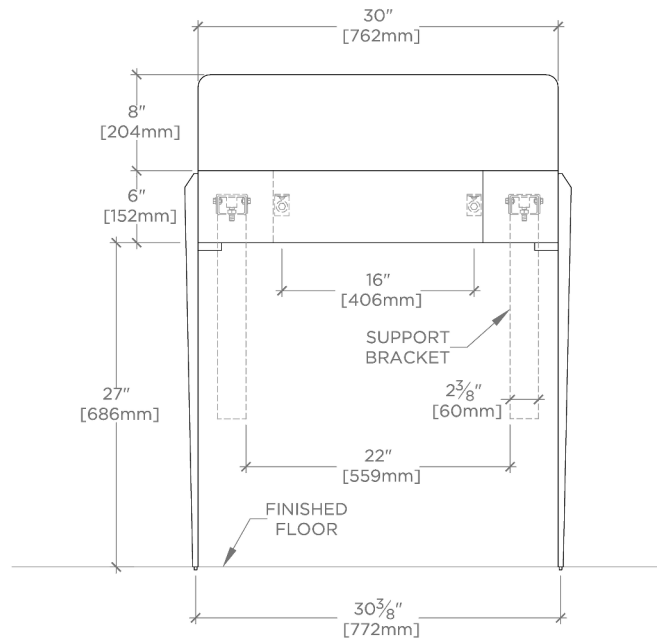

CERTIFICATIONS

PRODUCT (NOTES)

Gio

GIWS07

Gio Triangle two legs in Bronze with 30" Marbella DECK
Mounted Lavatory Sink with Backsplash

TOP VIEW

SCALE: 3/4"=1'-0"

REQUIRED MOUNTING HARDWARE (SOLD SEPARATELY)

STYLE: 106801

DESCRIPTION: UNIVERSAL PAIR (L/R) 18" STAINLESS STEEL ADJUSTABLE CONCEALED SUPPORT BRACKETS, WALL SUPPORT BRACKETS AND HARDWARE FOR WALL MOUNTED STONE SINK.

FRONT VIEW

SCALE: 3/4"=1'-0"

SIDE VIEW

SCALE: 3/4"=1'-0"