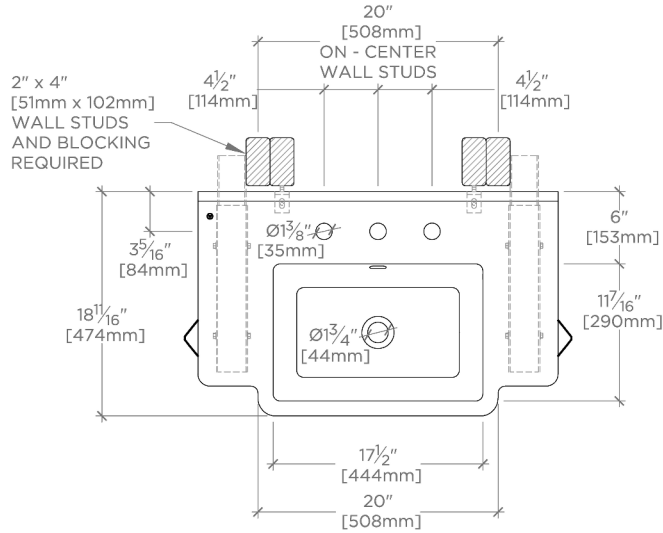

TECHNICAL DETAILS

Depth To Overflow: 68 mm
Drain Hole Depth: 48 mm
Drain Hole Diameter: 44 mm
Drain Style: Center Drain
Fittings Hole Diameter: 35 mm
Overflow Opening: Yes

INSPIRATION

The epitome of transitional elegance, Gio features cast bronze legs with an exclusive dark oxidized finish, and unique hand-sculpted texture. The design's nearly invisible attachment to the marble top creates the illusion of floating stone.

CERTIFICATIONS

PRODUCT (NOTES)

Gio

GIWS07

Gio Triangle two legs in Bronze with 30" Marbella DECK
Mounted Lavatory Sink with Backsplash

TOP VIEW

SCALE: 3/4"=1'-0"

REQUIRED MOUNTING HARDWARE (SOLD SEPARATELY)

STYLE: 106801

DESCRIPTION: UNIVERSAL PAIR (L/R) 18" STAINLESS STEEL ADJUSTABLE CONCEALED SUPPORT BRACKETS, WALL SUPPORT BRACKETS AND HARDWARE FOR WALL MOUNTED STONE SINK.

FRONT VIEW

SCALE: 3/4"=1'-0"

SIDE VIEW

SCALE: 3/4"=1'-0"