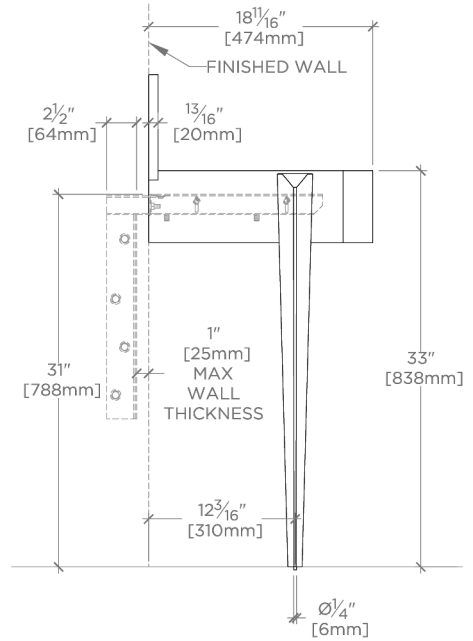

TECHNICAL DETAILS

Depth To Overflow: 68 mm
Drain Hole Depth: 48 mm
Drain Hole Diameter: 44 mm
Drain Style: Center Drain
Fittings Hole Diameter: 35 mm
Overflow Opening: Yes

INSPIRATION

The epitome of transitional elegance, Gio features cast bronze legs with an exclusive dark oxidized finish, and unique hand-sculpted texture. The design's nearly invisible attachment to the marble top creates the illusion of floating stone.

CERTIFICATIONS

PRODUCT (NOTES)

Gio

GIWS07

Gio Triangle two legs in Bronze with 30" Marbella DECK
Mounted Lavatory Sink with Backsplash

TOP VIEW

SCALE: 3/4"=1'-0"

REQUIRED MOUNTING HARDWARE (SOLD SEPARATELY)

STYLE: 106801

DESCRIPTION: UNIVERSAL PAIR (L/R) 18" STAINLESS STEEL ADJUSTABLE CONCEALED SUPPORT BRACKETS, WALL SUPPORT BRACKETS AND HARDWARE FOR WALL MOUNTED STONE SINK.

FRONT VIEW

SCALE: 3/4"=1'-0"

SIDE VIEW

SCALE: 3/4"=1'-0"