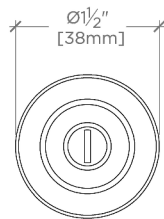

R.W. Atlas 1 1/2" Round Knob

SHOWN IN R.W. ATLAS 1 1/2" ROUND KNOB | RWHW02

TECHNICAL DETAILS

Hardware Primary Material: Brass
Hardware Shape: Knob
Primary Material: Brass
Suggested Application: All Applications

CODES & STANDARDS

PRODUCT FEATURES

Solid Brass

Machined and hand-polished

Made in Portugal

Includes 1 x M4 Pan Head Slot 1" Machine Screw and 1 x M4 Pan Head Slot 1 1/2" Machine Screw

CERTIFICATIONS

Replacement Screws available
PRODUCT (NOTES)

TOP VIEW SCALE: 6"=1'-0"

FRONT VIEW SCALE: 6"=1'-0"

SIDE VIEW SCALE: 6"=1'-0"