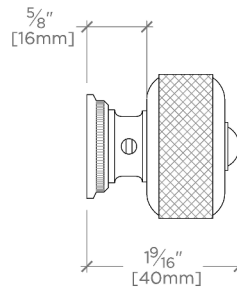

R.W. Atlas 1 1/2" Round Knob

SHOWN IN R.W. ATLAS 1 1/2" ROUND KNOB | RWHW02

TECHNICAL DETAILS

Hardware Primary Material: Brass
Hardware Shape: Knob
Primary Material: Brass
Suggested Application: All Applications

CODES & STANDARDS

PRODUCT FEATURES

Solid Brass

Machined and hand-polished

Made in Portugal

Includes 1 x M4 Pan Head Slot 1" Machine Screw and 1 x M4 Pan Head Slot 1 1/2" Machine Screw

CERTIFICATIONS

Replacement Screws available
PRODUCT (NOTES)

TOP VIEW SCALE: 6"=1'-0"

FRONT VIEW SCALE: 6"=1'-0"

SIDE VIEW SCALE: 6"=1'-0"