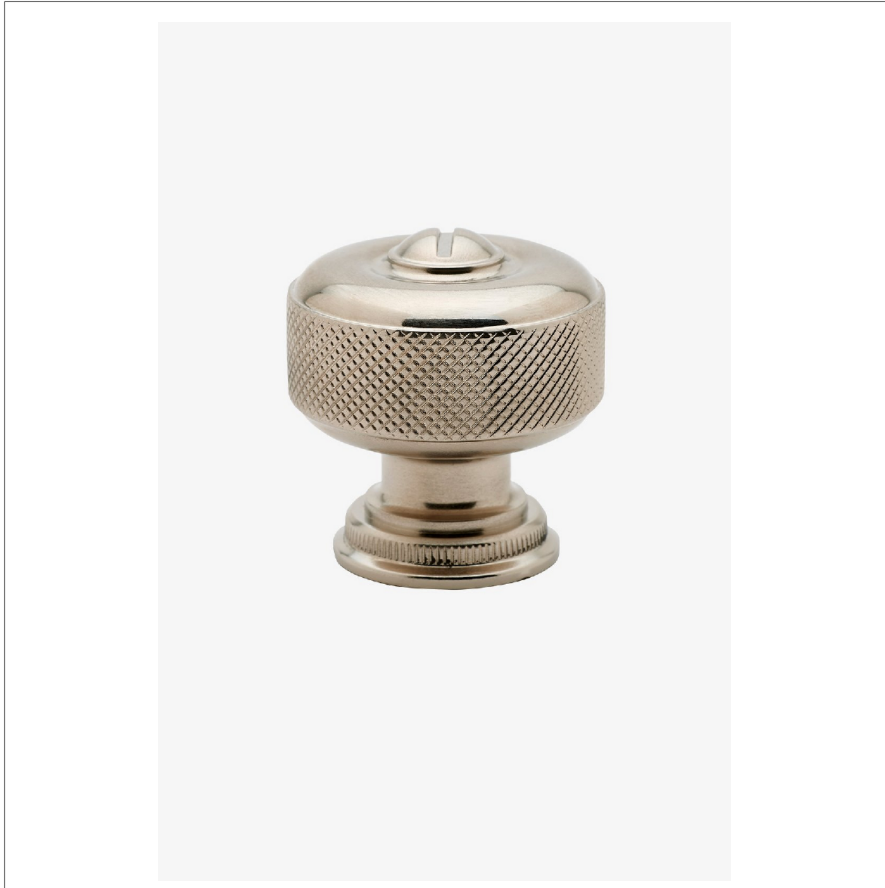

R.W. Atlas 1 1/2" Round Knob

SHOWN IN R.W. ATLAS 1 1/2" ROUND KNOB | RWHW02

TECHNICAL DETAILS

Hardware Primary Material: Brass
Hardware Shape: Knob
Primary Material: Brass
Suggested Application: All Applications

INSPIRATION

Powerful shapes, exquisite materials, and unique aesthetic details define R.W. Atlas. This groundbreaking collection pairs American ingenuity with European craftsmanship, delivering refined industrial-inspired character that fits seamlessly into any space.

CODES & STANDARDS

PRODUCT FEATURES

Solid Brass

Machined and hand-polished

Made in Portugal

Includes 1 x M4 Pan Head Slot 1" Machine Screw and 1 x M4 Pan Head Slot 1 1/2" Machine Screw

CERTIFICATIONS

Replacement Screws available
PRODUCT (NOTES)