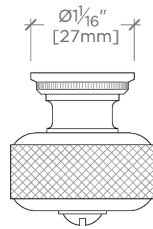

R.W. Atlas 1 1/2" Round Knob

SHOWN IN R.W. ATLAS 1 1/2" ROUND KNOB | RWHW02

TECHNICAL DETAILS

Hardware Primary Material: Brass
Hardware Shape: Knob
Primary Material: Brass
Suggested Application: All Applications

CODES & STANDARDS

PRODUCT FEATURES

Solid Brass

Machined and hand-polished

Made in Portugal

Includes 1 x M4 Pan Head Slot 1" Machine Screw and 1 x M4 Pan Head Slot 1 1/2" Machine Screw

CERTIFICATIONS

Replacement Screws available
PRODUCT (NOTES)

TOP VIEW SCALE: 6"=1'-0"

FRONT VIEW SCALE: 6"=1'-0"

SIDE VIEW SCALE: 6"=1'-0"