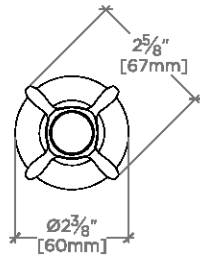

TECHNICAL DETAILS

ADA Compliance: Yes
 Depth/Width: 3 1/2"
 Escutcheon Primary Material: Brass
 Height: 2 1/2"
 Index Color Finish And Material: Metal
 Index Marking: Blank
 Integrated Diverter: N
 Length: 2 1/2"
 Number Of Handles: One
 Primary Material: Brass
 Suggested Application: Bath

The pillowed propeller on the cross handle makes the product fit comfortably in the hand.

An extensive range of fittings, fixture and accessory options for the lavatory, bath and kitchen.

CERTIFICATIONS

PRODUCT (NOTES)

Valve sold separately.

Easton Classic Volume Control Valve Trim with White Porcelain Indice and Metal Cross Handle

TOP VIEW SCALE: 3"=1'-0"

FRONT VIEW SCALE: 3"=1'-0"

SIDE VIEW SCALE: 3"=1'-0"