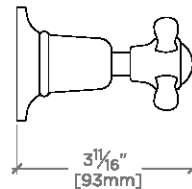

TECHNICAL DETAILS

ADA Compliance: Yes
 Depth/Width: 3 1/2"
 Escutcheon Primary Material: Brass
 Height: 2 1/2"
 Index Color Finish And Material: Metal
 Index Marking: Blank
 Integrated Diverter: N
 Length: 2 1/2"
 Number Of Handles: One
 Primary Material: Brass
 Suggested Application: Bath

PRODUCT (NOTES)

Valve sold separately.

Easton Classic Volume Control Valve Trim with White Porcelain Indice and Metal Cross Handle

TOP VIEW SCALE: 3"=1'-0"

FRONT VIEW SCALE: 3"=1'-0"

SIDE VIEW SCALE: 3"=1'-0"