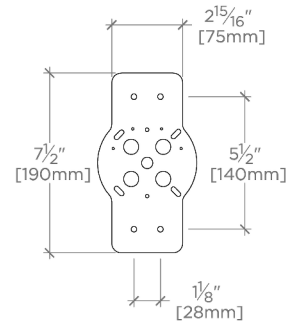

### TECHNICAL DETAILS

Ambient Task: Ambient  
Depth/Width: 6"  
Height: 12"  
Installation Type: Wall Mounted  
Interior Exterior Application: Interior Only  
Length: 6 1/4"  
Light Direction: Omnidirectional from wall surface  
Orientation: Vertical or Horizontal  
Primary Material: Brass/Murano glass  
Safety Warnings: Do not exceed max wattage.  
Shade Finish: Clear  
Shade Material: Glass  
Voltage: 240  
Wet/Dry: Damp or Dry

## CAMILLA

CA07LT

Camilla Small Wall Mounted Single Sconce with Murano Glass Diffuser

TOP VIEW SCALE: 1/2"=1'-0"

MOUNTING PLATE SCALE: 1/2"=1'-0"

FRONT VIEW SCALE: 1/2"=1'-0"

SIDE VIEW SCALE: 1/2"=1'-0"