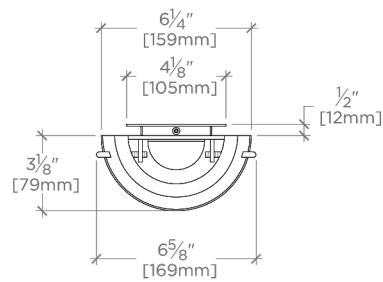

### TECHNICAL DETAILS

Ambient Task: Ambient  
Depth/Width: 6"  
Height: 12"  
Installation Type: Wall Mounted  
Interior Exterior Application: Interior Only  
Length: 6 1/4"  
Light Direction: Omnidirectional from wall surface  
Orientation: Vertical or Horizontal  
Primary Material: Brass/Murano glass  
Safety Warnings: Do not exceed max wattage.  
Shade Finish: Clear  
Shade Material: Glass  
Voltage: 240  
Wet/Dry: Damp or Dry

## CAMILLA

CA07LT

Camilla Small Wall Mounted Single Sconce with Murano Glass Diffuser

TOP VIEW SCALE: 1/2"=1'-0"

MOUNTING PLATE SCALE: 1/2"=1'-0"

FRONT VIEW SCALE: 1/2"=1'-0"

SIDE VIEW SCALE: 1/2"=1'-0"