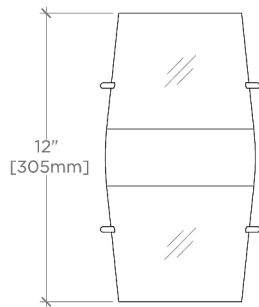

### TECHNICAL DETAILS

Ambient Task: Ambient  
Depth/Width: 6"  
Height: 12"  
Installation Type: Wall Mounted  
Interior Exterior Application: Interior Only  
Length: 6 1/4"  
Light Direction: Omnidirectional from wall surface  
Orientation: Vertical or Horizontal  
Primary Material: Brass/Murano glass  
Safety Warnings: Do not exceed max wattage.  
Shade Finish: Clear  
Shade Material: Glass  
Voltage: 240  
Wet/Dry: Damp or Dry

## CAMILLA

CA07LT

Camilla Small Wall Mounted Single Sconce with Murano Glass Diffuser

TOP VIEW SCALE: 1/2"=1'-0"

MOUNTING PLATE SCALE: 1/2"=1'-0"

FRONT VIEW SCALE: 1/2"=1'-0"

SIDE VIEW SCALE: 1/2"=1'-0"