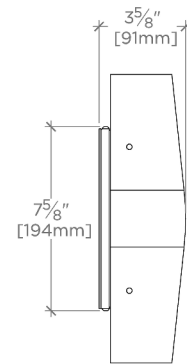

### TECHNICAL DETAILS

Ambient Task: Ambient  
Depth/Width: 6"  
Height: 12"  
Installation Type: Wall Mounted  
Interior Exterior Application: Interior Only  
Length: 6 1/4"  
Light Direction: Omnidirectional from wall surface  
Orientation: Vertical or Horizontal  
Primary Material: Brass/Murano glass  
Safety Warnings: Do not exceed max wattage.  
Shade Finish: Clear  
Shade Material: Glass  
Voltage: 240  
Wet/Dry: Damp or Dry

## CAMILLA

CA07LT

Camilla Small Wall Mounted Single Sconce with Murano Glass Diffuser

TOP VIEW SCALE: 1/2"=1'-0"

MOUNTING PLATE SCALE: 1/2"=1'-0"

FRONT VIEW SCALE: 1/2"=1'-0"

SIDE VIEW SCALE: 1/2"=1'-0"