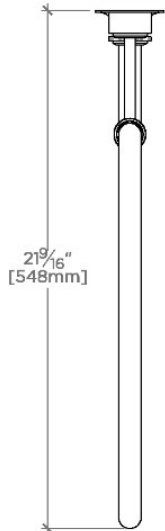

HENRY CHRONOS

CNA820

Henry Chronos 20" Wall Mounted Gooseneck Shower Arm

SHOWN IN HENRY CHRONOS 20" WALL MOUNTED GOOSENECK SHOWER ARM | CNA820

TECHNICAL DETAILS

Flow Restriction Options: 1.5, 1.75, 2.0

INSPIRATION

CODES & STANDARDS

CNA820X, ASME A112.18.1/CSA B125.1, CEC(1.5GPM & 1.75GPM Only), WaterSense(1.5GPM, 1.75GPM & 2.0GPM Only), DOE

PRODUCT FEATURES

Made of Brass

Shower arms can be partnered with a variety of showerheads (sold separately)

Stocked in Brass, Chrome and Nickel

CERTIFICATIONS

PRODUCT (NOTES)

HENRY CHRONOS

CNA820

Henry Chronos 20" Wall Mounted Gooseneck Shower Arm

TOP VIEW SCALE: 1/2"=1'-0"

FRONT VIEW SCALE: 1/2"=1'-0"

SIDE VIEW SCALE: 1/2"=1'-0"