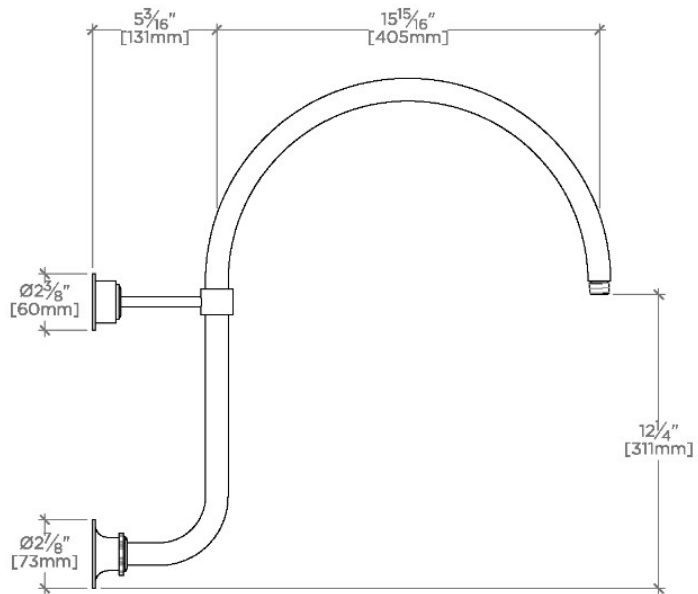

HENRY CHRONOS

CNA820

Henry Chronos 20" Wall Mounted Gooseneck Shower Arm

SHOWN IN HENRY CHRONOS 20" WALL MOUNTED GOOSENECK SHOWER ARM | CNA820

TECHNICAL DETAILS

Flow Restriction Options: 1.5, 1.75, 2.0

INSPIRATION

CODES & STANDARDS

CNA820X, ASME A112.18.1/CSA B125.1, CEC(1.5GPM & 1.75GPM Only), WaterSense(1.5GPM, 1.75GPM & 2.0GPM Only), DOE

PRODUCT FEATURES

Made of Brass

Shower arms can be partnered with a variety of showerheads (sold separately)

Stocked in Brass, Chrome and Nickel

CERTIFICATIONS

PRODUCT (NOTES)

HENRY CHRONOS

CNA820

Henry Chronos 20" Wall Mounted Gooseneck Shower Arm

TOP VIEW SCALE: 1/2"=1'-0"

FRONT VIEW SCALE: 1/2"=1'-0"

SIDE VIEW SCALE: 1/2"=1'-0"