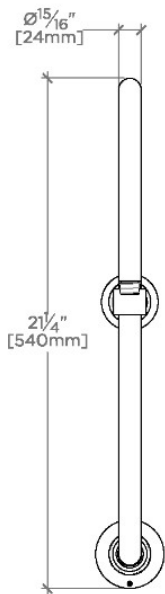

HENRY CHRONOS

CNA820

Henry Chronos 20" Wall Mounted Gooseneck Shower Arm

SHOWN IN HENRY CHRONOS 20" WALL MOUNTED GOOSENECK SHOWER ARM | CNA820

TECHNICAL DETAILS

Flow Restriction Options: 1.5, 1.75, 2.0

INSPIRATION

CODES & STANDARDS

CNA820X, ASME A112.18.1/CSA B125.1, CEC(1.5GPM & 1.75GPM Only), WaterSense(1.5GPM, 1.75GPM & 2.0GPM Only), DOE

PRODUCT FEATURES

Made of Brass

Shower arms can be partnered with a variety of showerheads (sold separately)

Stocked in Brass, Chrome and Nickel

CERTIFICATIONS

PRODUCT (NOTES)

HENRY CHRONOS

CNA820

Henry Chronos 20" Wall Mounted Gooseneck Shower Arm

TOP VIEW SCALE: 1/2"=1'-0"

FRONT VIEW SCALE: 1/2"=1'-0"

SIDE VIEW SCALE: 1/2"=1'-0"