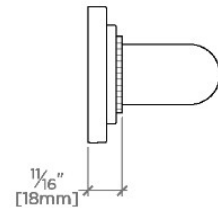

CERTIFICATIONS

PRODUCT (NOTES)

WATERWORKS

ESSENTIALS

EGB324

Essentials Transitional 24" Grab Bar

STYLE NO.	DESCRIPTION	LENGTH
EGB312	Essentials Transitional 12" Grab Bar	12" [305mm]
EGB318	Essentials Transitional 18" Grab Bar	18" [457mm]
EGB324	Essentials Transitional 24" Grab Bar	24" [610mm]

TOP VIEW

SCALE: 3"=1'-0"

FRONT VIEW

SCALE: 3"=1'-0"

SIDE VIEW

SCALE: 3"=1'-0"