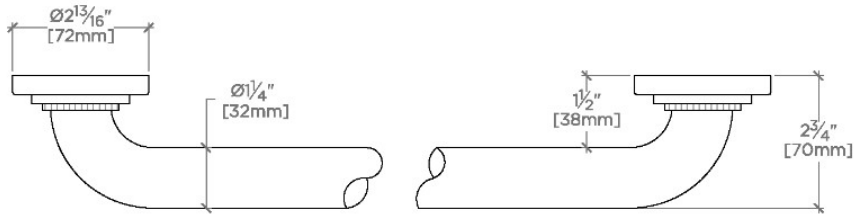

ESSENTIALS

EGB324

Essentials Transitional 24" Grab Bar

SHOWN IN ESSENTIALS TRANSITIONAL 24" GRAB BAR | EGB324

TECHNICAL DETAILS

INSPIRATION

Choose with confidence: Well-crafted designs that work with any product in our overall assortment and elevate any setting. Explore a wide range of authentic elements, from freestanding, deck and wall-mounted accessories to furnishings.

CERTIFICATIONS

PRODUCT (NOTES)

WATERWORKS

ESSENTIALS

EGB324

Essentials Transitional 24" Grab Bar

STYLE NO.	DESCRIPTION	LENGTH
EGB312	Essentials Transitional 12" Grab Bar	12" [305mm]
EGB318	Essentials Transitional 18" Grab Bar	18" [457mm]
EGB324	Essentials Transitional 24" Grab Bar	24" [610mm]

TOP VIEW

SCALE: 3"=1'-0"

FRONT VIEW

SCALE: 3"=1'-0"

SIDE VIEW

SCALE: 3"=1'-0"