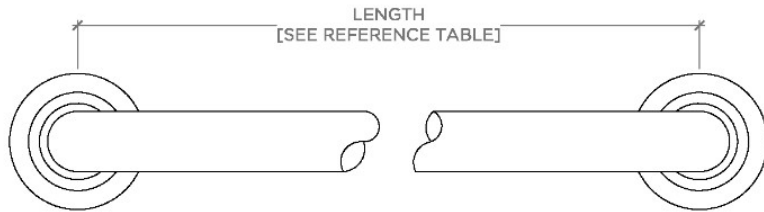

ESSENTIALS

EGB324

Essentials Transitional 24" Grab Bar

SHOWN IN ESSENTIALS TRANSITIONAL 24" GRAB BAR | EGB324

TECHNICAL DETAILS

INSPIRATION

Choose with confidence: Well-crafted designs that work with any product in our overall assortment and elevate any setting. Explore a wide range of authentic elements, from freestanding, deck and wall-mounted accessories to furnishings.

CODES & STANDARDS

Meets ASTM F446

PRODUCT FEATURES

Solid Brass

ADA Compliant

Can withstand 250lbs hold force

Transitional Style

Center mounting post and escutcheon

CERTIFICATIONS

PRODUCT (NOTES)

WATERWORKS

ESSENTIALS

EGB324

Essentials Transitional 24" Grab Bar

STYLE NO.	DESCRIPTION	LENGTH
EGB312	Essentials Transitional 12" Grab Bar	12" [305mm]
EGB318	Essentials Transitional 18" Grab Bar	18" [457mm]
EGB324	Essentials Transitional 24" Grab Bar	24" [610mm]

TOP VIEW

SCALE: 3"=1'-0"

FRONT VIEW

SCALE: 3"=1'-0"

SIDE VIEW

SCALE: 3"=1'-0"