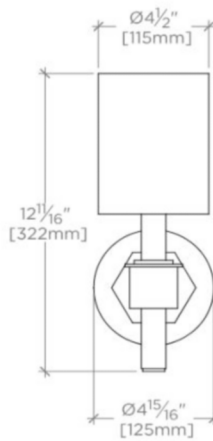

PRODUCT FEATURES

Proprietary design

Solid brass with linen shade

CE rated

Sconce hangs with shade turning up only

Uses (1) type Candelabra, E14 base bulb, not included

WATERWORKS

HENRY

HN05LT

Henry Wall Mounted Single Arm Sconce with Fabric Shade

MOUNTING PLATE SCALE: 3"=1'-0"

TOP VIEW SCALE: 1/2"=1'-0"

ISO VIEW SCALE: 1/2"=1'-0"

FRONT VIEW SCALE: 1/2"=1'-0"

SIDE VIEW SCALE: 1/2"=1'-0"