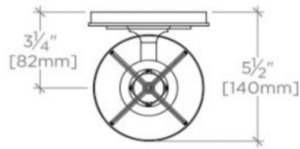

PRODUCT FEATURES

Proprietary design

Solid brass with linen shade

CE rated

Sconce hangs with shade turning up only

Uses (1) type Candelabra, E14 base bulb, not included

WATERWORKS

HENRY

HN05LT

Henry Wall Mounted Single Arm Sconce with Fabric Shade

MOUNTING PLATE SCALE: 3"=1'-0"

TOP VIEW SCALE: 1/2"=1'-0"

ISO VIEW SCALE: 1/2"=1'-0"

FRONT VIEW SCALE: 1/2"=1'-0"

SIDE VIEW SCALE: 1/2"=1'-0"