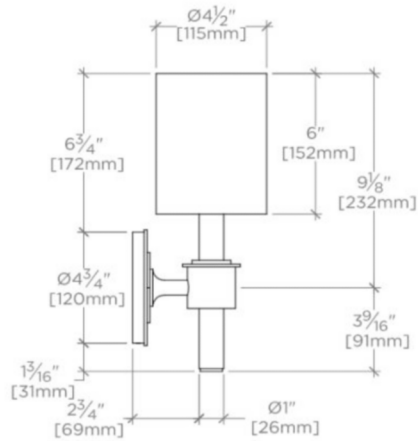

PRODUCT FEATURES

Proprietary design

Solid brass with linen shade

CE rated

Sconce hangs with shade turning up only

Uses (1) type Candelabra, E14 base bulb, not included

WATERWORKS

HENRY

HN05LT

Henry Wall Mounted Single Arm Sconce with Fabric Shade

MOUNTING PLATE SCALE: 3"=1'-0"

TOP VIEW SCALE: 1/2"=1'-0"

ISO VIEW SCALE: 1/2"=1'-0"

FRONT VIEW SCALE: 1/2"=1'-0"

SIDE VIEW SCALE: 1/2"=1'-0"