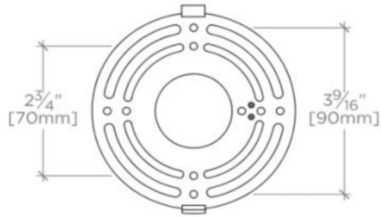

PRODUCT FEATURES

Proprietary design

Solid brass with linen shade

CE rated

Sconce hangs with shade turning up only

Uses (1) type Candelabra, E14 base bulb, not included

WATERWORKS

HENRY

HN05LT

Henry Wall Mounted Single Arm Sconce with Fabric Shade

MOUNTING PLATE SCALE: 3"=1'-0"

TOP VIEW SCALE: 1/2"=1'-0"

ISO VIEW SCALE: 1/2"=1'-0"

FRONT VIEW SCALE: 1/2"=1'-0"

SIDE VIEW SCALE: 1/2"=1'-0"