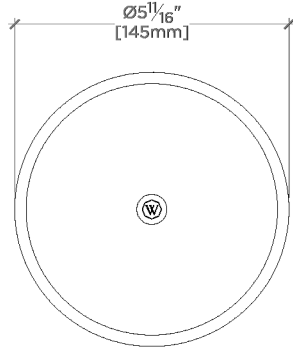

Fabriqué en Italie.

CERTIFICATIONS

PRODUCT (NOTES)

Essentials

EPH001

Essentials Conteneur à papier autoportant

TOP VIEW

SCALE: 3"=1'-0"

FRONT VIEW

SCALE: 3"=1'-0"

SIDE VIEW

SCALE: 3"=1'-0"