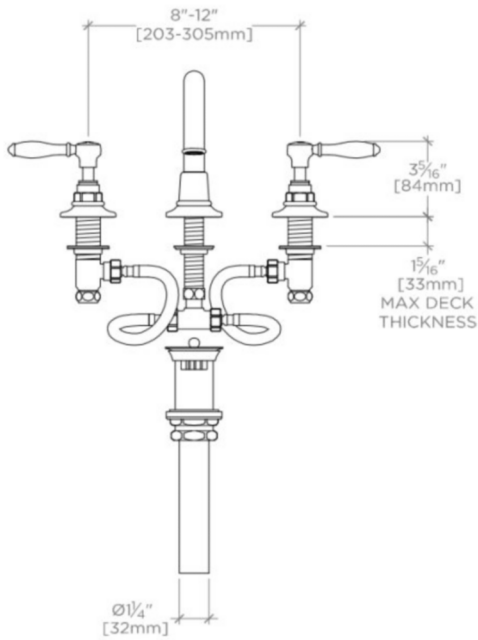

TECHNICAL DETAILS

Adjustable versus Fixed Spray: Fixed Spray
 Deck Thickness Maximum: 1 1/4"
 Deck Thickness Minimum: 0"
 Drain Assembly Materials: Brass
 Drain Depth Maximum: 2 3/4"
 Drain Hole Diameter: 1 3/4"
 Fittings Hole Diameter: 1 3/8"
 Handle Spread Maximum: 12"
 Handle Spread Minimum: 8"
 Handle Turn Angle: Quarter Turn
 Index Color / Finish and Material: White Porcelain
 Depth / Width: 8 1/2"
 Drain Depth Minimum: 1"
 Height: 6 1/2"
 Inlet Connection Size: 1/2"
 Inlet Connection Type: Male with supply nut
 Inlet Supply Spread Maximum: 12"
 Inlet Supply Spread Minimum: 8"
 Installation Type: Deck Mounted
 Length: 15"
 Number of Holes: Three Hole
 Primary Material: Brass
 Restricted Maximum Flow Rate: 1.2 gpm
 Spout Swivel: N
 Suggested Application: Bath
 Valve Material: Ceramic
 Water Pressure Maximum: 85.0 psi
 Water Pressure Minimum: 20.0 psi
 Water Pressure Recommended: 45.0 psi

INSPIRATION

Drawing on Edwardian style, Easton is the most extensive Waterworks family; a range of moods and a selection of products from fittings to furniture.

CODES & STANDARDS

Code # EALS54: CEC

PRODUCT FEATURES

Available in 1.2gpm (4.5L/min) flow rate

CERTIFICATIONS

PRODUCT (NOTES)

Sold with European style drain; USA style drain sold separately for use with non-Waterworks sinks.

WATERWORKS

EASTON

EALS54

Easton Vintage Gooseneck Three Hole Deck Mounted Lavatory Faucet with Black Porcelain Lever Handles

TOP VIEW SCALE: 1 1/2"=1'-0"

FRONT VIEW SCALE: 1 1/2"=1'-0"

SIDE VIEW SCALE: 1 1/2"=1'-0"