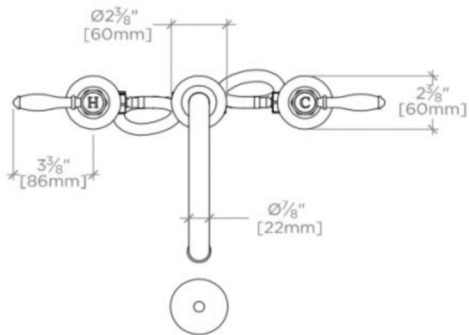

TECHNICAL DETAILS

Adjustable versus Fixed Spray: Fixed Spray
 Deck Thickness Maximum: 1 1/4"
 Deck Thickness Minimum: 0"
 Drain Assembly Materials: Brass
 Drain Depth Maximum: 2 3/4"
 Drain Hole Diameter: 1 3/4"
 Fittings Hole Diameter: 1 3/8"
 Handle Spread Maximum: 12"
 Handle Spread Minimum: 8"
 Handle Turn Angle: Quarter Turn
 Index Color / Finish and Material: White Porcelain
 Depth / Width: 8 1/2"
 Drain Depth Minimum: 1"
 Height: 6 1/2"
 Inlet Connection Size: 1/2"
 Inlet Connection Type: Male with supply nut
 Inlet Supply Spread Maximum: 12"
 Inlet Supply Spread Minimum: 8"
 Installation Type: Deck Mounted
 Length: 15"
 Number of Holes: Three Hole
 Primary Material: Brass
 Restricted Maximum Flow Rate: 1.2 gpm
 Spout Swivel: N
 Suggested Application: Bath
 Valve Material: Ceramic
 Water Pressure Maximum: 85.0 psi
 Water Pressure Minimum: 20.0 psi
 Water Pressure Recommended: 45.0 psi

INSPIRATION

Drawing on Edwardian style, Easton is the most extensive Waterworks family; a range of moods and a selection of products from fittings to furniture.

CODES & STANDARDS

Code # EALS54: CEC

PRODUCT FEATURES

Available in 1.2gpm (4.5L/min) flow rate

CERTIFICATIONS

PRODUCT (NOTES)

Sold with European style drain; USA style drain sold separately for use with non-Waterworks sinks.

WATERWORKS

EASTON

EALS54

Easton Vintage Gooseneck Three Hole Deck Mounted Lavatory Faucet with Black Porcelain Lever Handles

TOP VIEW SCALE: 1 1/2"=1'-0"

FRONT VIEW SCALE: 1 1/2"=1'-0"

SIDE VIEW SCALE: 1 1/2"=1'-0"