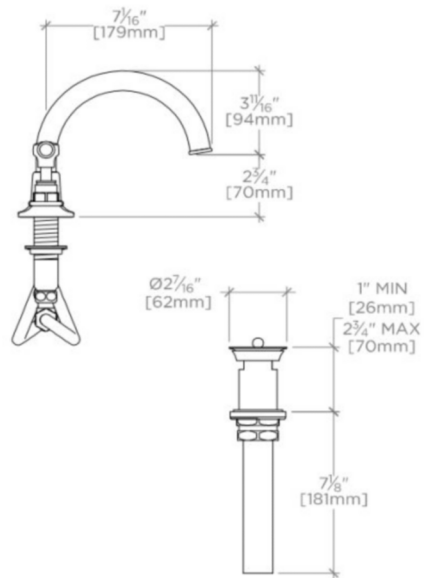

TECHNICAL DETAILS

Adjustable versus Fixed Spray: Fixed Spray
 Deck Thickness Maximum: 1 1/4"
 Deck Thickness Minimum: 0"
 Drain Assembly Materials: Brass
 Drain Depth Maximum: 2 3/4"
 Drain Hole Diameter: 1 3/4"
 Fittings Hole Diameter: 1 3/8"
 Handle Spread Maximum: 12"
 Handle Spread Minimum: 8"
 Handle Turn Angle: Quarter Turn
 Index Color / Finish and Material: White Porcelain
 Depth / Width: 8 1/2"
 Drain Depth Minimum: 1"
 Height: 6 1/2"
 Inlet Connection Size: 1/2"
 Inlet Connection Type: Male with supply nut
 Inlet Supply Spread Maximum: 12"
 Inlet Supply Spread Minimum: 8"
 Installation Type: Deck Mounted
 Length: 15"
 Number of Holes: Three Hole
 Primary Material: Brass
 Restricted Maximum Flow Rate: 1.2 gpm
 Spout Swivel: N
 Suggested Application: Bath
 Valve Material: Ceramic
 Water Pressure Maximum: 85.0 psi
 Water Pressure Minimum: 20.0 psi
 Water Pressure Recommended: 45.0 psi

INSPIRATION

Drawing on Edwardian style, Easton is the most extensive Waterworks family; a range of moods and a selection of products from fittings to furniture.

CODES & STANDARDS

Code # EALS54: CEC

PRODUCT FEATURES

Available in 1.2gpm (4.5L/min) flow rate

CERTIFICATIONS

PRODUCT (NOTES)

Sold with European style drain; USA style drain sold separately for use with non-Waterworks sinks.

WATERWORKS

EASTON

EALS54

Easton Vintage Gooseneck Three Hole Deck Mounted Lavatory Faucet with Black Porcelain Lever Handles

TOP VIEW SCALE: 1 1/2"=1'-0"

FRONT VIEW SCALE: 1 1/2"=1'-0"

SIDE VIEW SCALE: 1 1/2"=1'-0"