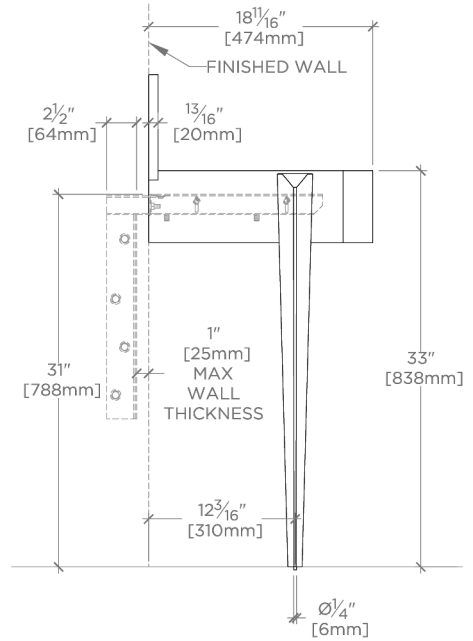

TECHNICAL DETAILS

Depth To Overflow: 2.67"
Drain Hole Depth: 1 7/8"
Drain Hole Diameter: 1 3/4"
Drain Style: Center Drain
Fittings Hole Diameter: 1 3/8"
Overflow Opening: Yes

INSPIRATION

The epitome of transitional elegance, Gio features cast bronze legs with an exclusive dark oxidized finish, and unique hand-sculpted texture. The design's nearly invisible attachment to the marble top creates the illusion of floating stone.

CERTIFICATIONS

PRODUCT (NOTES)

Gio Triangle two legs in Bronze with 30" Marbella DECK
Mounted Lavatory Sink with Backsplash

TOP VIEW

SCALE: 3/4"=1'-0"

REQUIRED MOUNTING HARDWARE (SOLD SEPARATELY)

STYLE: 106801

DESCRIPTION: UNIVERSAL PAIR (L/R) 18" STAINLESS STEEL ADJUSTABLE CONCEALED SUPPORT BRACKETS, WALL SUPPORT BRACKETS AND HARDWARE FOR WALL MOUNTED STONE SINK.

FRONT VIEW

SCALE: 3/4"=1'-0"

SIDE VIEW

SCALE: 3/4"=1'-0"