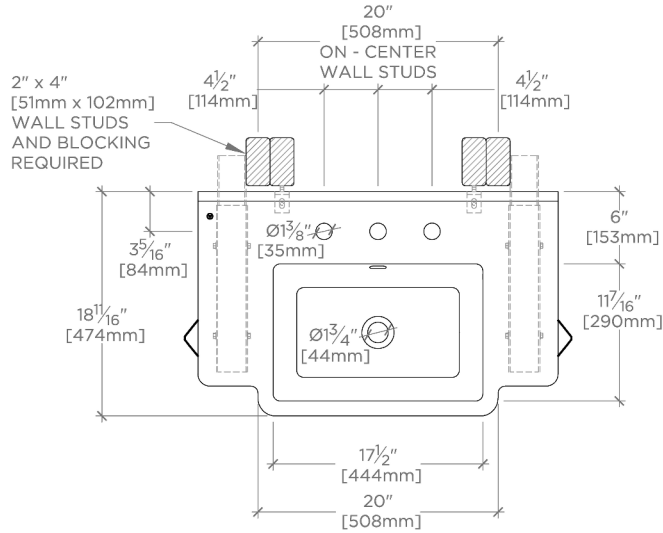

TECHNICAL DETAILS

Depth To Overflow: 2.67"
Drain Hole Depth: 1 7/8"
Drain Hole Diameter: 1 3/4"
Drain Style: Center Drain
Fittings Hole Diameter: 1 3/8"
Overflow Opening: Yes

INSPIRATION

The epitome of transitional elegance, Gio features cast bronze legs with an exclusive dark oxidized finish, and unique hand-sculpted texture. The design's nearly invisible attachment to the marble top creates the illusion of floating stone.

CERTIFICATIONS

PRODUCT (NOTES)

Gio Triangle two legs in Bronze with 30" Marbella DECK
Mounted Lavatory Sink with Backsplash

TOP VIEW

SCALE: 3/4"=1'-0"

REQUIRED MOUNTING HARDWARE (SOLD SEPARATELY)

STYLE: 106801

DESCRIPTION: UNIVERSAL PAIR (L/R) 18" STAINLESS STEEL ADJUSTABLE CONCEALED SUPPORT BRACKETS, WALL SUPPORT BRACKETS AND HARDWARE FOR WALL MOUNTED STONE SINK.

FRONT VIEW

SCALE: 3/4"=1'-0"

SIDE VIEW

SCALE: 3/4"=1'-0"