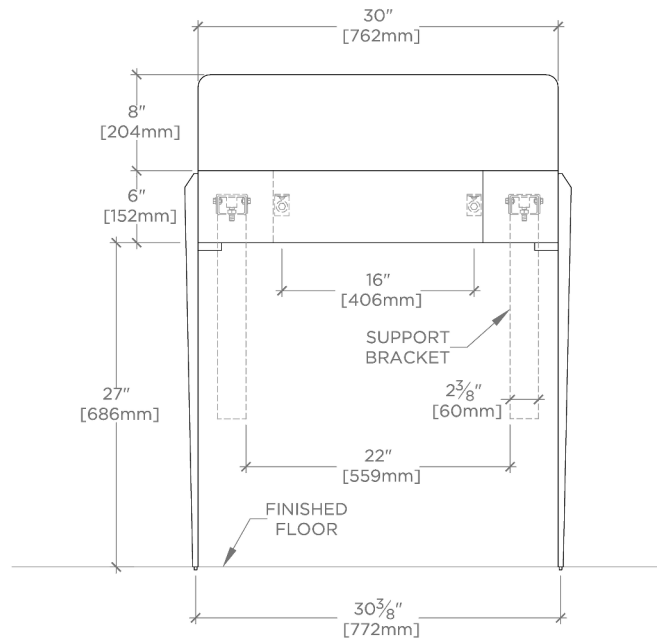

CERTIFICATIONS

PRODUCT (NOTES)

Gio Triangle two legs in Bronze with 30" Marbella DECK
Mounted Lavatory Sink with Backsplash

TOP VIEW

SCALE: 3/4"=1'-0"

REQUIRED MOUNTING HARDWARE (SOLD SEPARATELY)

STYLE: 106801

DESCRIPTION: UNIVERSAL PAIR (L/R) 18" STAINLESS STEEL ADJUSTABLE CONCEALED SUPPORT BRACKETS, WALL SUPPORT BRACKETS AND HARDWARE FOR WALL MOUNTED STONE SINK.

FRONT VIEW

SCALE: 3/4"=1'-0"

SIDE VIEW

SCALE: 3/4"=1'-0"