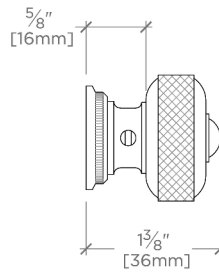

R.W. Atlas 1 1/4" Round Knob

SHOWN IN R.W. ATLAS 1 1/4" ROUND KNOB | RWHW01

TECHNICAL DETAILS

Hardware Primary Material: Brass
Hardware Shape: Knob
Primary Material: Brass
Suggested Application: All Applications

CODES & STANDARDS

PRODUCT FEATURES

Solid Brass

Machined and hand-polished

Made in Portugal

Includes 1 x M4 Pan Head Slot 1" Machine Screw and 1 x M4 Pan Head Slot 1 1/2" Machine Screw

CERTIFICATIONS

Replacement Screws available
PRODUCT (NOTES)

TOP VIEW SCALE: 6"=1'-0"

FRONT VIEW SCALE: 6"=1'-0"

SIDE VIEW SCALE: 6"=1'-0"