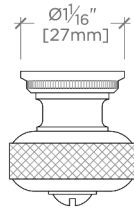

R.W. Atlas 1 1/4" Round Knob

SHOWN IN R.W. ATLAS 1 1/4" ROUND KNOB | RWHW01

TECHNICAL DETAILS

Hardware Primary Material: Brass
Hardware Shape: Knob
Primary Material: Brass
Suggested Application: All Applications

CODES & STANDARDS

PRODUCT FEATURES

Solid Brass

Machined and hand-polished

Made in Portugal

Includes 1 x M4 Pan Head Slot 1" Machine Screw and 1 x M4 Pan Head Slot 1 1/2" Machine Screw

CERTIFICATIONS

Replacement Screws available
PRODUCT (NOTES)

TOP VIEW SCALE: 6"=1'-0"

FRONT VIEW SCALE: 6"=1'-0"

SIDE VIEW SCALE: 6"=1'-0"