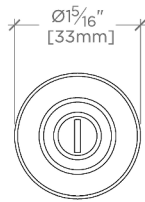

R.W. Atlas 1 1/4" Round Knob

SHOWN IN R.W. ATLAS 1 1/4" ROUND KNOB | RWHW01

TECHNICAL DETAILS

Hardware Primary Material: Brass
Hardware Shape: Knob
Primary Material: Brass
Suggested Application: All Applications

CODES & STANDARDS

PRODUCT FEATURES

Solid Brass

Machined and hand-polished

Made in Portugal

Includes 1 x M4 Pan Head Slot 1" Machine Screw and 1 x M4 Pan Head Slot 1 1/2" Machine Screw

CERTIFICATIONS

Replacement Screws available
PRODUCT (NOTES)

TOP VIEW SCALE: 6"=1'-0"

FRONT VIEW SCALE: 6"=1'-0"

SIDE VIEW SCALE: 6"=1'-0"