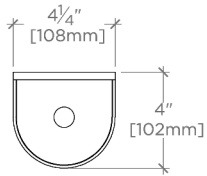

FINOT

NOLT04

Finot Wall Mounted Double Sconce with Cylindrical Shades

SHOWN IN FINOT WALL MOUNTED DOUBLE SCONCE WITH CYLINDRICAL SHADES | NOLT04

TECHNICAL DETAILS

Ambient Task: Ambient
Bulb Type: Dedicated LED
Depth/Width: 4 1/4"
Height: 28"
Installation Type: Wall Mounted
Interior Exterior Application: Interior Only
Length: 4"
Light Direction: Omnidirectional from wall surface
Orientation: Vertical
Primary Material: Brass
Safety Warnings: Do not exceed max wattage.
Shade Finish: White
Shade Fitter Size: 0"
Shade Material: Glass
Shade Shape: Cylinder
Voltage: 120
Wet/Dry: Damp or Dry

CODES & STANDARDS

ETL

PRODUCT FEATURES

Mouth-blown, fluted, white cased glass

Solid brass

Mounts horizontally or vertically

CE Listed

Uses 60 Watt T10 shaped Bulb (not included)

CERTIFICATIONS

PRODUCT (NOTES)

FINOT

NOLT04

Finot Wall Mounted Double Sconce with Cylindrical Shades

TOP VIEW SCALE: 1/2"=1'-0"

FRONT VIEW SCALE: 1/2"=1'-0"

SIDE VIEW SCALE: 1/2"=1'-0"

MOUNTING PLATE SCALE: 1/2"=1'-0"