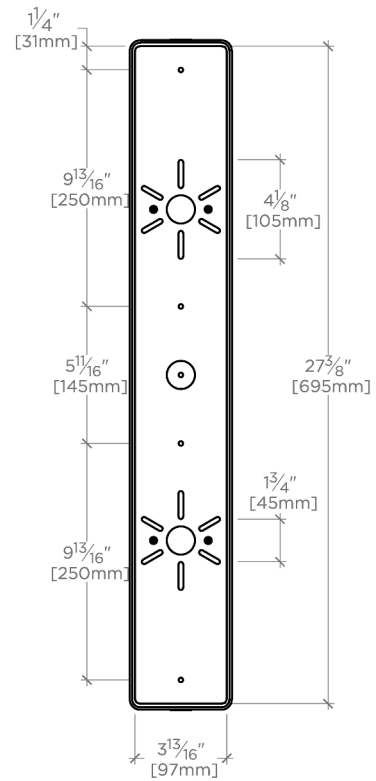

FINOT

NOLT04

Finot Wall Mounted Double Sconce with Cylindrical Shades

SHOWN IN FINOT WALL MOUNTED DOUBLE SCONCE WITH CYLINDRICAL SHADES | NOLT04

TECHNICAL DETAILS

Ambient Task: Ambient
Bulb Type: Dedicated LED
Depth/Width: 4 1/4"
Height: 28"
Installation Type: Wall Mounted
Interior Exterior Application: Interior Only
Length: 4"
Light Direction: Omnidirectional from wall surface
Orientation: Vertical
Primary Material: Brass
Safety Warnings: Do not exceed max wattage.
Shade Finish: White
Shade Fitter Size: 0"
Shade Material: Glass
Shade Shape: Cylinder
Voltage: 120
Wet/Dry: Damp or Dry

CODES & STANDARDS

ETL

PRODUCT FEATURES

Mouth-blown, fluted, white cased glass

Solid brass

Mounts horizontally or vertically

CE Listed

Uses 60 Watt T10 shaped Bulb (not included)

CERTIFICATIONS

PRODUCT (NOTES)

FINOT

NOLT04

Finot Wall Mounted Double Sconce with Cylindrical Shades

TOP VIEW SCALE: 1/2"=1'-0"

FRONT VIEW SCALE: 1/2"=1'-0"

SIDE VIEW SCALE: 1/2"=1'-0"

MOUNTING PLATE SCALE: 1/2"=1'-0"