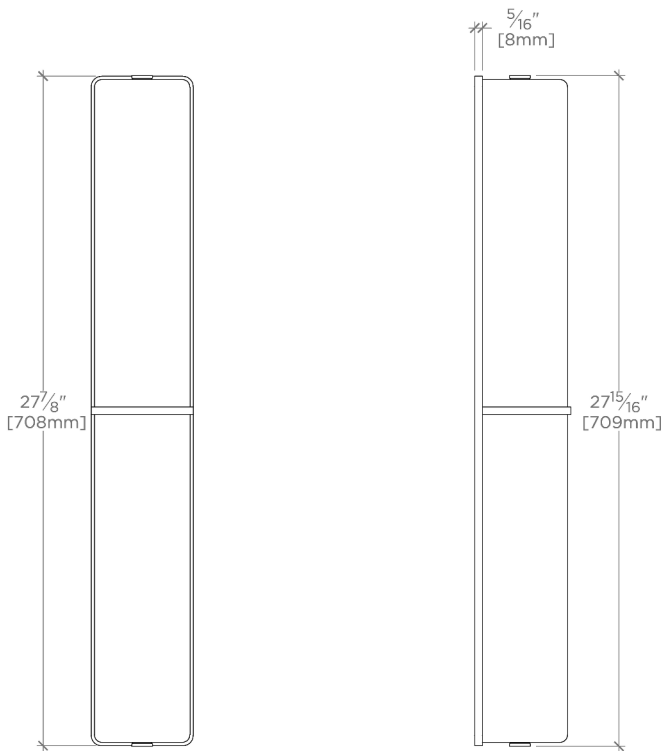

FINOT

NOLT04

Finot Wall Mounted Double Sconce with Cylindrical Shades

SHOWN IN FINOT WALL MOUNTED DOUBLE SCONCE WITH CYLINDRICAL SHADES | NOLT04

TECHNICAL DETAILS

Ambient Task: Ambient
Bulb Type: Dedicated LED
Depth/Width: 4 1/4"
Height: 28"
Installation Type: Wall Mounted
Interior Exterior Application: Interior Only
Length: 4"
Light Direction: Omnidirectional from wall surface
Orientation: Vertical
Primary Material: Brass
Safety Warnings: Do not exceed max wattage.
Shade Finish: White
Shade Fitter Size: 0"
Shade Material: Glass
Shade Shape: Cylinder
Voltage: 120
Wet/Dry: Damp or Dry

CODES & STANDARDS

ETL

PRODUCT FEATURES

Mouth-blown, fluted, white cased glass

Solid brass

Mounts horizontally or vertically

CE Listed

Uses 60 Watt T10 shaped Bulb (not included)

CERTIFICATIONS

PRODUCT (NOTES)

FINOT

NOLT04

Finot Wall Mounted Double Sconce with Cylindrical Shades

TOP VIEW SCALE: 1/2"=1'-0"

FRONT VIEW SCALE: 1/2"=1'-0"

SIDE VIEW SCALE: 1/2"=1'-0"

MOUNTING PLATE SCALE: 1/2"=1'-0"