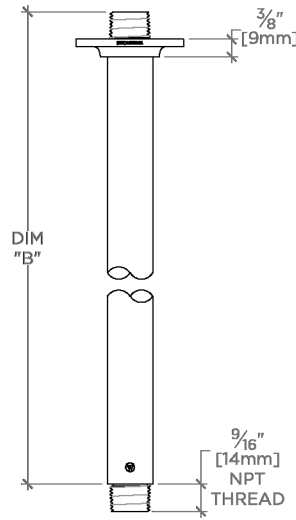

Bond

BNCL24

Bond 24" Ceiling Mounted Shower Arm with Flange

SHOWN IN BOND 24" CEILING MOUNTED SHOWER ARM WITH FLANGE | BNCL24

TECHNICAL DETAILS

Fittings Hole Diameter: 32 mm
Inlet Connection Size: 1/2"
Inlet Connection Type: Male NPT
Outlet Connection Size: 1/2"
Outlet Connection Type: Male NPT
Water Pressure Recommended: 3.0 bar

CODES & STANDARDS

PRODUCT FEATURES

Compatible with an assortment of Waterworks showerheads, sold separately

Brass Construction

Includes 24" ceiling mounted shower arm

Stocked in Chrome, Nickel and Brass

CERTIFICATIONS

PRODUCT (NOTES)

Bond

BNCL24

Bond 24" Ceiling Mounted Shower Arm with Flange

CEILING VIEW SCALE: 3"=1'-0"

STYLE NO.	DIM "A"	DIM "B"
BNCL06	7 ¹ / ₈ " [181mm]	6 ⁹ / ₁₆ " [167mm]
BNCL12	13 ³ / ₈ " [334mm]	12 ⁹ / ₁₆ " [319mm]
BNCL18	19 ¹ / ₈ " [486mm]	18 ⁹ / ₁₆ " [471mm]
BNCL24	25 ¹ / ₈ " [639mm]	24 ⁹ / ₁₆ " [624mm]

FRONT VIEW SCALE: 3"=1'-0"

SIDE VIEW SCALE: 3"=1'-0"