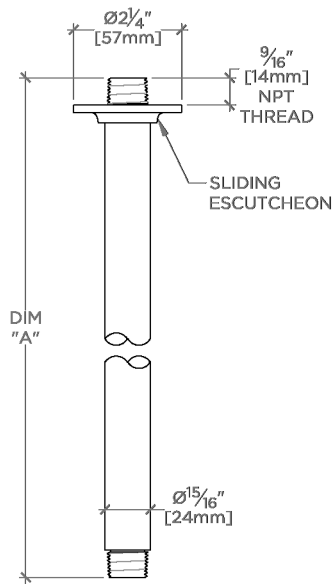

Bond

BNCL24

Bond 24" Ceiling Mounted Shower Arm with Flange

SHOWN IN BOND 24" CEILING MOUNTED SHOWER ARM WITH FLANGE | BNCL24

TECHNICAL DETAILS

Fittings Hole Diameter: 32 mm
Inlet Connection Size: 1/2"
Inlet Connection Type: Male NPT
Outlet Connection Size: 1/2"
Outlet Connection Type: Male NPT
Water Pressure Recommended: 3.0 bar

CODES & STANDARDS

PRODUCT FEATURES

Compatible with an assortment of Waterworks showerheads, sold separately

Brass Construction

Includes 24" ceiling mounted shower arm

Stocked in Chrome, Nickel and Brass

CERTIFICATIONS

PRODUCT (NOTES)

Bond

BNCL24

Bond 24" Ceiling Mounted Shower Arm with Flange

CEILING VIEW SCALE: 3"=1'-0"

STYLE NO.	DIM "A"	DIM "B"
BNCL06	7 ¹ / ₈ " [181mm]	6 ⁹ / ₁₆ " [167mm]
BNCL12	13 ³ / ₈ " [334mm]	12 ⁹ / ₁₆ " [319mm]
BNCL18	19 ¹ / ₈ " [486mm]	18 ⁹ / ₁₆ " [471mm]
BNCL24	25 ¹ / ₈ " [639mm]	24 ⁹ / ₁₆ " [624mm]

FRONT VIEW SCALE: 3"=1'-0"

SIDE VIEW SCALE: 3"=1'-0"