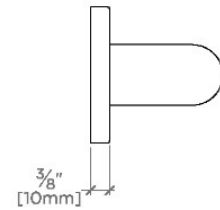

CERTIFICATIONS

PRODUCT (NOTES)

ESSENTIALS

EGB212

Essentials Modern 12" Grab Bar

STYLE NO.	DESCRIPTION	LENGTH
EGB212	Essentials Modern 12" Grab Bar	12" [305mm]
EGB218	Essentials Modern 18" Grab Bar	18" [457mm]
EGB224	Essentials Modern 24" Grab Bar	24" [610mm]

TOP VIEW

SCALE: 3"=1'-0"

FRONT VIEW

SCALE: 3"=1'-0"

SIDE VIEW

SCALE: 3"=1'-0"