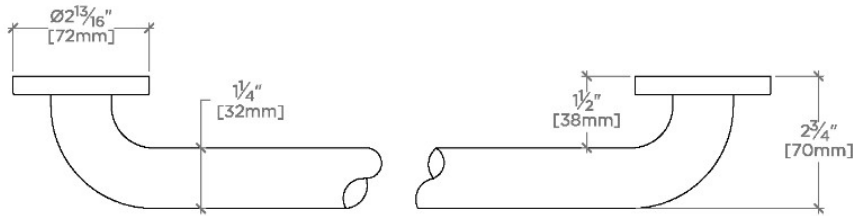

CERTIFICATIONS

PRODUCT (NOTES)

ESSENTIALS

EGB212

Essentials Modern 12" Grab Bar

STYLE NO.	DESCRIPTION	LENGTH
EGB212	Essentials Modern 12" Grab Bar	12" [305mm]
EGB218	Essentials Modern 18" Grab Bar	18" [457mm]
EGB224	Essentials Modern 24" Grab Bar	24" [610mm]

TOP VIEW

SCALE: 3"=1'-0"

FRONT VIEW

SCALE: 3"=1'-0"

SIDE VIEW

SCALE: 3"=1'-0"