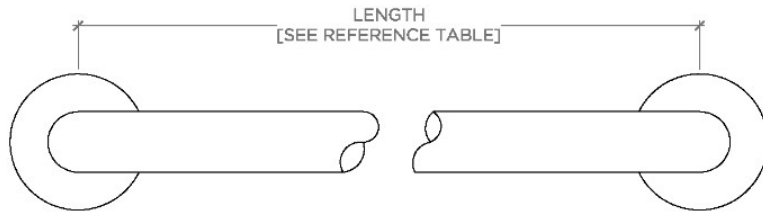

ESSENTIALS

EGB212

Essentials Modern 12" Grab Bar

SHOWN IN ESSENTIALS MODERN 12" GRAB BAR | EGB212

TECHNICAL DETAILS

INSPIRATION

Choose with confidence: Well-crafted designs that work with any product in our overall assortment and elevate any setting. Explore a wide range of authentic elements, from freestanding, deck and wall-mounted accessories to furnishings.

CERTIFICATIONS

PRODUCT (NOTES)

ESSENTIALS

EGB212

Essentials Modern 12" Grab Bar

STYLE NO.	DESCRIPTION	LENGTH
EGB212	Essentials Modern 12" Grab Bar	12" [305mm]
EGB218	Essentials Modern 18" Grab Bar	18" [457mm]
EGB224	Essentials Modern 24" Grab Bar	24" [610mm]

TOP VIEW

SCALE: 3"=1'-0"

FRONT VIEW

SCALE: 3"=1'-0"

SIDE VIEW

SCALE: 3"=1'-0"