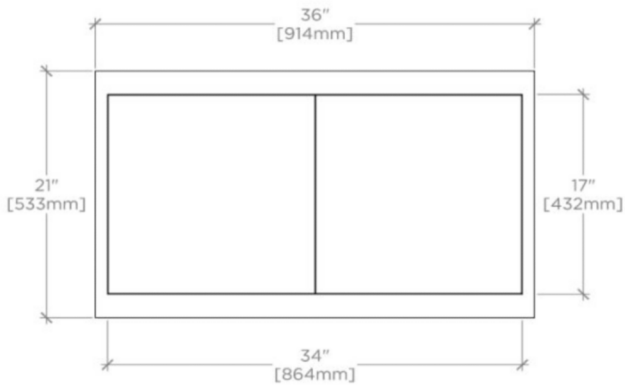

ALTA

999493

Alta Single Floating Vanity with Charcoal Paperstone 36" x 24" x 21"

FILEDESCRIPTION

TECHNICAL DETAILS

ADA Compliance: No
Adjustable Levelers / Feet: N
Bowl Shape: Oval
Drain Hole Depth: 36 mm
Drain Hole Diameter: 43 mm
Fittings Hole Depth: 32 mm
Fittings Hole Diameter: 35 mm
Depth / Width: 533 mm
Height: 870 mm
Length: 610 mm
Number of Holes: Two Hole
Outer Rim Shape: Oval
Overflow Opening: Yes
Primary Material: Wood
Rough-in Supply Height Recommended: 533 mm
Rough-in Waste Height Recommended: 483 mm
Sink Visibility: N
Storage Type: Cabinet
Suggested Application: Bath

Top and Sink Sold Separately

ALTA

999493

Alta Single Floating Vanity with Charcoal Paperstone 36" x 24" x 21"

TOP VIEW

SCALE: $\frac{3}{4}$ "=1'-0"

DETAIL A

NOT TO SCALE

FRONT VIEW

SCALE: $\frac{3}{4}$ "=1'-0"

SIDE VIEW

SCALE: $\frac{3}{4}$ "=1'-0"