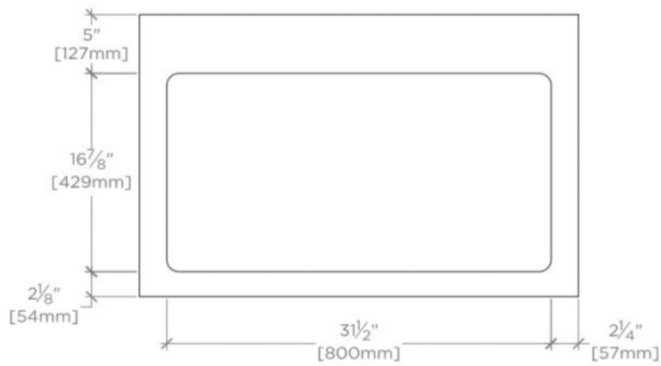

ALTA

999493

Alta Single Floating Vanity with Charcoal Paperstone 36" x 24" x 21"

FILEDESCRIPTION

TECHNICAL DETAILS

ADA Compliance: No
Adjustable Levelers / Feet: N
Bowl Shape: Oval
Drain Hole Depth: 36 mm
Drain Hole Diameter: 43 mm
Fittings Hole Depth: 32 mm
Fittings Hole Diameter: 35 mm
Depth / Width: 533 mm
Height: 870 mm
Length: 610 mm
Number of Holes: Two Hole
Outer Rim Shape: Oval
Overflow Opening: Yes
Primary Material: Wood
Rough-in Supply Height Recommended: 533 mm
Rough-in Waste Height Recommended: 483 mm
Sink Visibility: N
Storage Type: Cabinet
Suggested Application: Bath

Top and Sink Sold Separately

ALTA

999493

Alta Single Floating Vanity with Charcoal Paperstone 36" x 24" x 21"

TOP VIEW

SCALE: $\frac{3}{4}$ "=1'-0"

DETAIL A

NOT TO SCALE

FRONT VIEW

SCALE: $\frac{3}{4}$ "=1'-0"

SIDE VIEW

SCALE: $\frac{3}{4}$ "=1'-0"