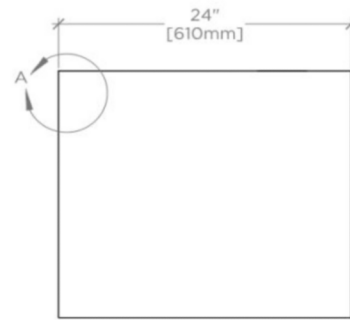

ALTA

999493

Alta Single Floating Vanity with Charcoal Paperstone 36" x 24" x 21"

FILEDESCRIPTION

TECHNICAL DETAILS

ADA Compliance: No
Adjustable Levelers / Feet: N
Bowl Shape: Oval
Drain Hole Depth: 36 mm
Drain Hole Diameter: 43 mm
Fittings Hole Depth: 32 mm
Fittings Hole Diameter: 35 mm
Depth / Width: 533 mm
Height: 870 mm
Length: 610 mm
Number of Holes: Two Hole
Outer Rim Shape: Oval
Overflow Opening: Yes
Primary Material: Wood
Rough-in Supply Height Recommended: 533 mm
Rough-in Waste Height Recommended: 483 mm
Sink Visibility: N
Storage Type: Cabinet
Suggested Application: Bath

Top and Sink Sold Separately

ALTA

999493

Alta Single Floating Vanity with Charcoal Paperstone 36" x 24" x 21"

TOP VIEW

SCALE: $\frac{3}{4}$ "=1'-0"

DETAIL A

NOT TO SCALE

FRONT VIEW

SCALE: $\frac{3}{4}$ "=1'-0"

SIDE VIEW

SCALE: $\frac{3}{4}$ "=1'-0"