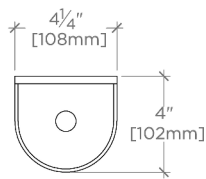

### TECHNICAL DETAILS

Ambient Task: Ambient  
Bulb Type: Dedicated LED  
Depth/Width: 4 1/4"  
Height: 14"  
Installation Type: Wall Mounted  
Interior Exterior Application: Interior Only  
Length: 4"  
Light Direction: Omnidirectional from wall surface  
Orientation: Vertical  
Primary Material: Brass  
Safety Warnings: Do not exceed max wattage.  
Shade Finish: White  
Shade Fitter Size: 0"  
Shade Material: Glass  
Shade Shape: Cylinder  
Voltage: 120  
Wet/Dry: Damp or Dry

### PRODUCT FEATURES

Mouth-blown, fluted, white cased glass

Solid brass

Mounts horizontally or vertically

CE Listed

Uses 60 Watt T10 shaped Bulb (not included)

### Finot Wall Mounted Single Sconce with Cylindrical Shade

TOP VIEW SCALE: 1/2"=1'-0"

MOUNTING PLATE SCALE: 1/2"=1'-0"

FRONT VIEW SCALE: 1/2"=1'-0"

SIDE VIEW SCALE: 1/2"=1'-0"