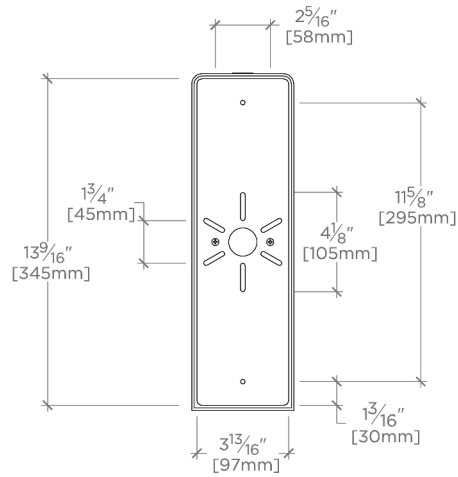

### TECHNICAL DETAILS

Ambient Task: Ambient  
Bulb Type: Dedicated LED  
Depth/Width: 4 1/4"  
Height: 14"  
Installation Type: Wall Mounted  
Interior Exterior Application: Interior Only  
Length: 4"  
Light Direction: Omnidirectional from wall surface  
Orientation: Vertical  
Primary Material: Brass  
Safety Warnings: Do not exceed max wattage.  
Shade Finish: White  
Shade Fitter Size: 0"  
Shade Material: Glass  
Shade Shape: Cylinder  
Voltage: 120  
Wet/Dry: Damp or Dry

### PRODUCT FEATURES

Mouth-blown, fluted, white cased glass

Solid brass

Mounts horizontally or vertically

CE Listed

Uses 60 Watt T10 shaped Bulb (not included)

### Finot Wall Mounted Single Sconce with Cylindrical Shade

TOP VIEW SCALE: 1/2"=1'-0"

MOUNTING PLATE SCALE: 1/2"=1'-0"

FRONT VIEW SCALE: 1/2"=1'-0"

SIDE VIEW SCALE: 1/2"=1'-0"