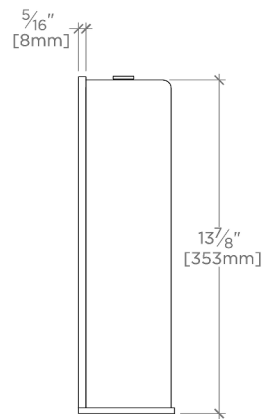

### TECHNICAL DETAILS

Ambient Task: Ambient  
Bulb Type: Dedicated LED  
Depth/Width: 4 1/4"  
Height: 14"  
Installation Type: Wall Mounted  
Interior Exterior Application: Interior Only  
Length: 4"  
Light Direction: Omnidirectional from wall surface  
Orientation: Vertical  
Primary Material: Brass  
Safety Warnings: Do not exceed max wattage.  
Shade Finish: White  
Shade Fitter Size: 0"  
Shade Material: Glass  
Shade Shape: Cylinder  
Voltage: 120  
Wet/Dry: Damp or Dry

### PRODUCT FEATURES

Mouth-blown, fluted, white cased glass

Solid brass

Mounts horizontally or vertically

CE Listed

Uses 60 Watt T10 shaped Bulb (not included)

### Finot Wall Mounted Single Sconce with Cylindrical Shade

TOP VIEW SCALE: 1/2"=1'-0"

MOUNTING PLATE SCALE: 1/2"=1'-0"

FRONT VIEW SCALE: 1/2"=1'-0"

SIDE VIEW SCALE: 1/2"=1'-0"