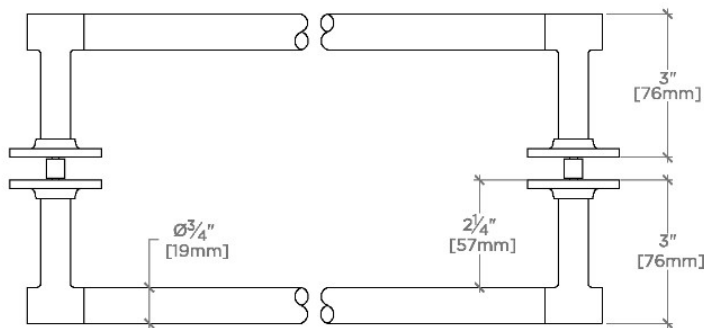

BOND

BT24G2

Bond 24" Double Sided Glass Mounted Towel Bars

SHOWN IN BOND 24" DOUBLE SIDED GLASS MOUNTED TOWEL BARS | BT24G2

TECHNICAL DETAILS

INSPIRATION

Modern designs infused with rare soul and artistry. Explore our wide range of Bond bath and kitchen elements, from fittings to fixtures to hardware.

CODES & STANDARDS

PRODUCT FEATURES

All Mounting Hardware Included

Solid Brass Construction

Can accommodate glass thickness between 1/4" [6mm] to 7/8" [22mm]

Stocked in Brass, Chrome, Nickel and Dark Nickel

CERTIFICATIONS

PRODUCT (NOTES)

BOND

BT24G2

Bond 24" Double Sided Glass Mounted Towel Bars

† THIS PRODUCT CAN BE INSTALLED ON GLASS THAT IS
1/4" [6mm], 3/8" [10mm], 1/2" [13mm], 3/4" [19mm] OR 7/8" [22mm].

TOP VIEW

SCALE: 3"=1'-0"

FRONT VIEW

SCALE: 3"=1'-0"

SIDE VIEW

SCALE: 3"=1'-0"