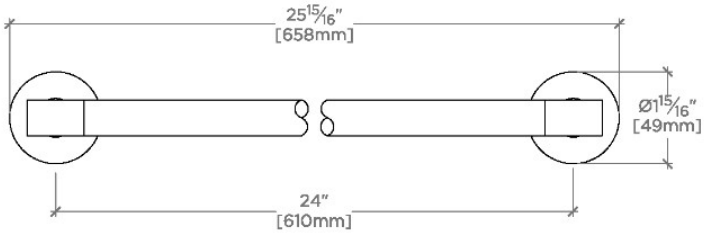

BOND

BT24G2

Bond 24" Double Sided Glass Mounted Towel Bars

SHOWN IN BOND 24" DOUBLE SIDED GLASS MOUNTED TOWEL BARS | BT24G2

TECHNICAL DETAILS

INSPIRATION

Modern designs infused with rare soul and artistry. Explore our wide range of Bond bath and kitchen elements, from fittings to fixtures to hardware.

CODES & STANDARDS

PRODUCT FEATURES

All Mounting Hardware Included

Solid Brass Construction

Can accommodate glass thickness between 1/4" [6mm] to 7/8" [22mm]

Stocked in Brass, Chrome, Nickel and Dark Nickel

CERTIFICATIONS

PRODUCT (NOTES)

BOND

BT24G2

Bond 24" Double Sided Glass Mounted Towel Bars

† THIS PRODUCT CAN BE INSTALLED ON GLASS THAT IS
1/4" [6mm], 3/8" [10mm], 1/2" [13mm], 3/4" [19mm] OR 7/8" [22mm].

TOP VIEW

SCALE: 3"=1'-0"

FRONT VIEW

SCALE: 3"=1'-0"

SIDE VIEW

SCALE: 3"=1'-0"