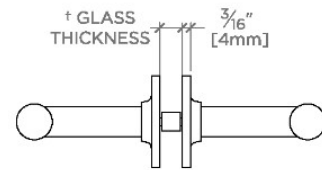

BOND

BT24G2

Bond 24" Double Sided Glass Mounted Towel Bars

SHOWN IN BOND 24" DOUBLE SIDED GLASS MOUNTED TOWEL BARS | BT24G2

TECHNICAL DETAILS

INSPIRATION

Modern designs infused with rare soul and artistry. Explore our wide range of Bond bath and kitchen elements, from fittings to fixtures to hardware.

CODES & STANDARDS

PRODUCT FEATURES

All Mounting Hardware Included

Solid Brass Construction

Can accommodate glass thickness between 1/4" [6mm] to 7/8" [22mm]

Stocked in Brass, Chrome, Nickel and Dark Nickel

CERTIFICATIONS

PRODUCT (NOTES)

BOND

BT24G2

Bond 24" Double Sided Glass Mounted Towel Bars

† THIS PRODUCT CAN BE INSTALLED ON GLASS THAT IS
1/4" [6mm], 3/8" [10mm], 1/2" [13mm], 3/4" [19mm] OR 7/8" [22mm].

TOP VIEW

SCALE: 3"=1'-0"

FRONT VIEW

SCALE: 3"=1'-0"

SIDE VIEW

SCALE: 3"=1'-0"