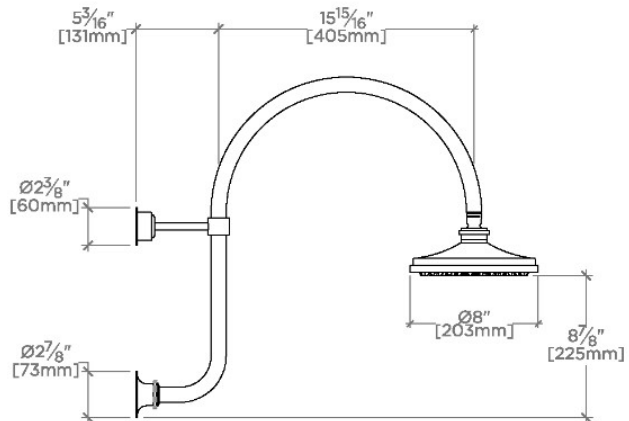

Fittings Hole Diameter: 35 mm
 Flow Restriction Options: 1.5, 1.75, 2.0
 Inlet Connection Size: 1/2"
 Inlet Connection Type: Female Straight
 Pivot: Y
 Restricted Maximum Flow Rate: 6.6 liters/min
 Water Pressure Maximum: 6.0 bar
 Water Pressure Minimum: 1.5 bar
 Water Pressure Recommended: 3.0 bar

CODES & STANDARDS

CNS38CX, ASME A112.18.1/CSA B125.1, CEC(1.5GPM & 1.75GPM Only), WaterSense(1.5GPM, 1.75GPM & 2.0GPM Only), DOE, State of MA

PRODUCT FEATURES

- Made of Brass
- Features a swivel 8" rain showerhead with easy clean rubber nozzles
- Includes a 6" ceiling mounted shower arm
- Stocked in Brass, Chrome and Nickel
- Rain showerhead available in 1.75gpm (6.6L/min) flow rate

CERTIFICATIONS

PRODUCT (NOTES)

Henry Chronos

CNS38C

Henry Chronos 8" Rain Showerhead with 20" Wall Mounted
Gooseneck Shower Arm

TOP VIEW SCALE: 1"=1'-0"

FRONT VIEW SCALE: 1"=1'-0"

SIDE VIEW SCALE: 1"=1'-0"