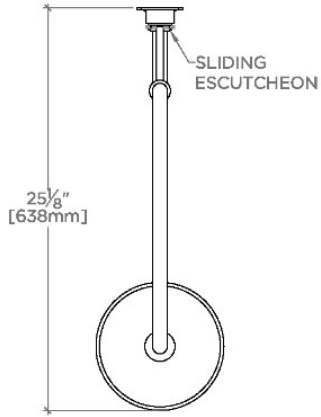

Henry Chronos

CNS38C

Henry Chronos 8" Rain Showerhead with 20" Wall Mounted Gooseneck Shower Arm

SHOWN IN HENRY CHRONOS 8" RAIN SHOWERHEAD WITH 20" WALL MOUNTED GOOSENECK SHOWER ARM | CNS38C

TECHNICAL DETAILS

Fittings Hole Diameter: 35 mm
 Flow Restriction Options: 1.5, 1.75, 2.0
 Inlet Connection Size: 1/2"
 Inlet Connection Type: Female Straight
 Pivot: Y
 Restricted Maximum Flow Rate: 6.6 liters/min
 Water Pressure Maximum: 6.0 bar
 Water Pressure Minimum: 1.5 bar
 Water Pressure Recommended: 3.0 bar

CODES & STANDARDS

CNS38CX, ASME A112.18.1/CSA B125.1, CEC(1.5GPM & 1.75GPM Only), WaterSense(1.5GPM, 1.75GPM & 2.0GPM Only), DOE, State of MA

PRODUCT FEATURES

- Made of Brass
- Features a swivel 8" rain showerhead with easy clean rubber nozzles
- Includes a 6" ceiling mounted shower arm
- Stocked in Brass, Chrome and Nickel
- Rain showerhead available in 1.75gpm (6.6L/min) flow rate

CERTIFICATIONS

PRODUCT (NOTES)

Henry Chronos

CNS38C

Henry Chronos 8" Rain Showerhead with 20" Wall Mounted
Gooseneck Shower Arm

TOP VIEW SCALE: 1"=1'-0"

FRONT VIEW SCALE: 1"=1'-0"

SIDE VIEW SCALE: 1"=1'-0"