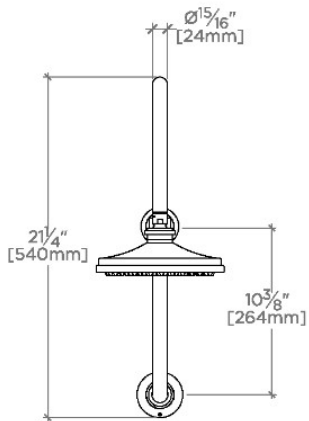

Henry Chronos

CNS38C

Henry Chronos 8" Rain Showerhead with 20" Wall Mounted Gooseneck Shower Arm

SHOWN IN HENRY CHRONOS 8" RAIN SHOWERHEAD WITH 20" WALL MOUNTED GOOSENECK SHOWER ARM | CNS38C

TECHNICAL DETAILS

Fittings Hole Diameter: 35 mm
 Flow Restriction Options: 1.5, 1.75, 2.0
 Inlet Connection Size: 1/2"
 Inlet Connection Type: Female Straight
 Pivot: Y
 Restricted Maximum Flow Rate: 6.6 liters/min
 Water Pressure Maximum: 6.0 bar
 Water Pressure Minimum: 1.5 bar
 Water Pressure Recommended: 3.0 bar

CODES & STANDARDS

CNS38CX, ASME A112.18.1/CSA B125.1, CEC(1.5GPM & 1.75GPM Only), WaterSense(1.5GPM, 1.75GPM & 2.0GPM Only), DOE, State of MA

PRODUCT FEATURES

- Made of Brass
- Features a swivel 8" rain showerhead with easy clean rubber nozzles
- Includes a 6" ceiling mounted shower arm
- Stocked in Brass, Chrome and Nickel
- Rain showerhead available in 1.75gpm (6.6L/min) flow rate

CERTIFICATIONS

PRODUCT (NOTES)

Henry Chronos

CNS38C

Henry Chronos 8" Rain Showerhead with 20" Wall Mounted
Gooseneck Shower Arm

TOP VIEW SCALE: 1"=1'-0"

FRONT VIEW SCALE: 1"=1'-0"

SIDE VIEW SCALE: 1"=1'-0"