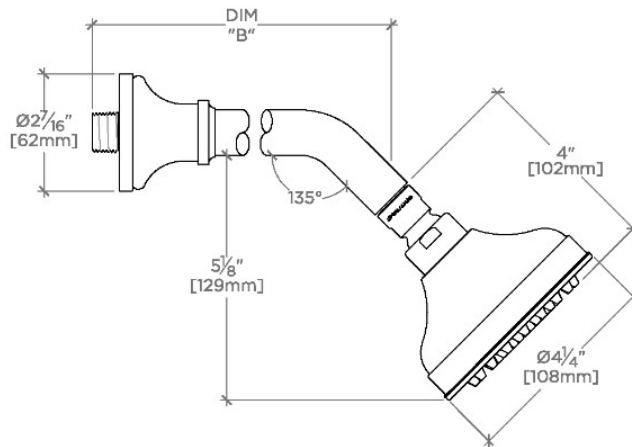

ETOILE

ETS145

Etoile 4" Showerhead with 8" Wall Mounted 45 Degree Shower Arm

SHOWN IN ETOILE 4" SHOWERHEAD WITH 8" WALL MOUNTED 45 DEGREE SHOWER ARM | ETS145

TECHNICAL DETAILS

Adjustable Versus Fixed Spray: Fixed
Fittings Hole Diameter: 1 1/4"
Inlet Connection Size: 1/2"
Inlet Connection Type: Male NPT
Pivot: Y
Primary Material: Brass
Restricted Maximum Flow Rate: 1.75 gpm
Water Pressure Maximum: 85.0 psi
Water Pressure Minimum: 20.0 psi
Water Pressure Recommended: 45.0 psi

Made of Brass

Features a swivel 4" showerhead with easy clean rubber nozzles

Includes a 8" wall mounted 45 degree shower arm

Stocked in Brass, Chrome, Nickel and Matte Nickel

Showerhead available in 1.75gpm (6.6L/min) flow rate

CERTIFICATIONS

PRODUCT (NOTES)

WATERWORKS

ETOILE

ETS145

Etoile 4" Showerhead with 8" Wall Mounted 45 Degree Shower Arm

TOP VIEW SCALE: 3"=1'-0"

STYLE NO.	DIM "A"	DIM "B"
ETS144	107/16" [265mm]	63/4" [158mm]
FRS144		
JUS144		
ETS145	127/16" [315mm]	83/4" [209mm]
FRS145		
JUS145		

FRONT VIEW SCALE: 3"=1'-0"

SIDE VIEW SCALE: 3"=1'-0"