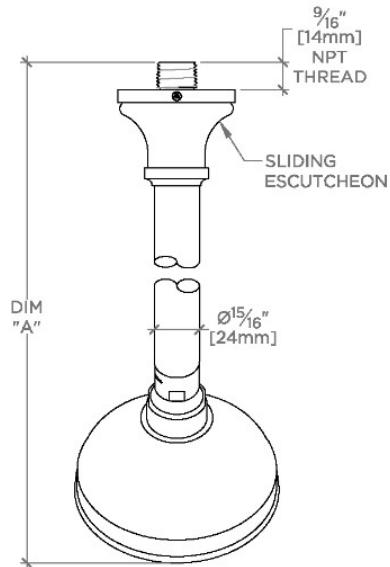

ETOILE

ETS145

Etoile 4" Showerhead with 8" Wall Mounted 45 Degree Shower Arm

SHOWN IN ETOILE 4" SHOWERHEAD WITH 8" WALL MOUNTED 45 DEGREE SHOWER ARM | ETS145

TECHNICAL DETAILS

Adjustable Versus Fixed Spray: Fixed
Fittings Hole Diameter: 1 1/4"
Inlet Connection Size: 1/2"
Inlet Connection Type: Male NPT
Pivot: Y
Primary Material: Brass
Restricted Maximum Flow Rate: 1.75 gpm
Water Pressure Maximum: 85.0 psi
Water Pressure Minimum: 20.0 psi
Water Pressure Recommended: 45.0 psi

Made of Brass

Features a swivel 4" showerhead with easy clean rubber nozzles

Includes a 8" wall mounted 45 degree shower arm

Stocked in Brass, Chrome, Nickel and Matte Nickel

Showerhead available in 1.75gpm (6.6L/min) flow rate

CERTIFICATIONS

PRODUCT (NOTES)

WATERWORKS

ETOILE

ETS145

Etoile 4" Showerhead with 8" Wall Mounted 45 Degree Shower Arm

TOP VIEW SCALE: 3"=1'-0"

STYLE NO.	DIM "A"	DIM "B"
ETS144	107/16" [265mm]	63/4" [158mm]
FRS144		
JUS144		
ETS145	127/16" [315mm]	83/4" [209mm]
FRS145		
JUS145		

FRONT VIEW SCALE: 3"=1'-0"

SIDE VIEW SCALE: 3"=1'-0"