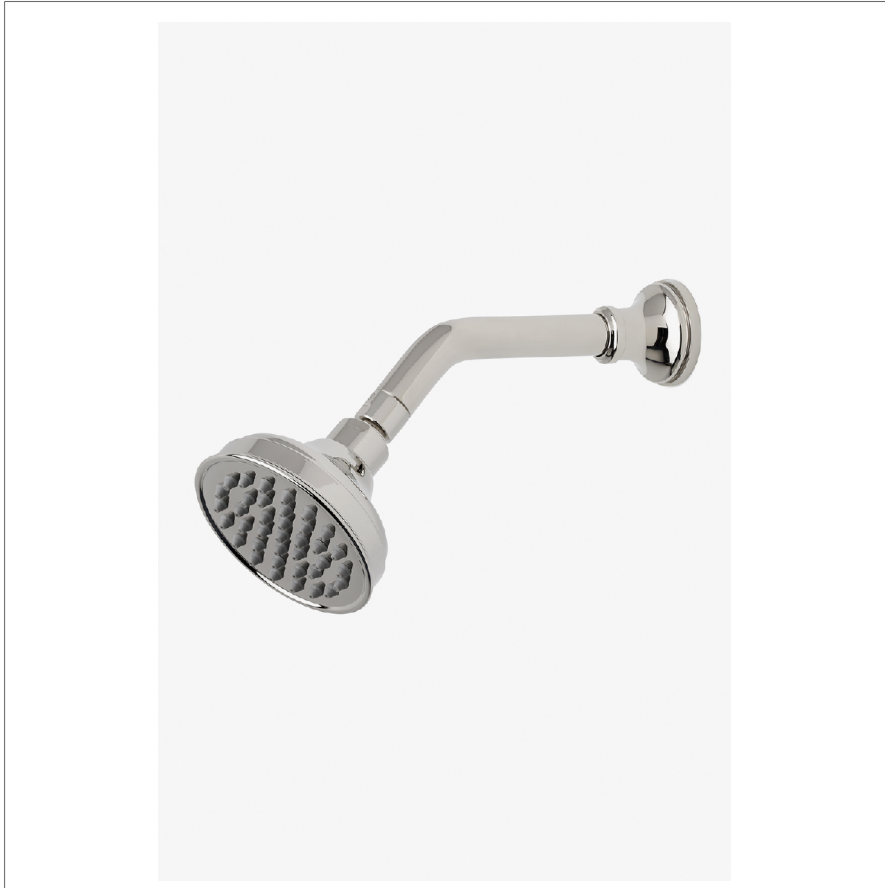

ETOILE

ETS145

Etoile 4" Showerhead with 8" Wall Mounted 45 Degree Shower Arm

SHOWN IN ETOILE 4" SHOWERHEAD WITH 8" WALL MOUNTED 45 DEGREE SHOWER ARM | ETS145

TECHNICAL DETAILS

Adjustable Versus Fixed Spray: Fixed
Fittings Hole Diameter: 1 1/4"
Inlet Connection Size: 1/2"
Inlet Connection Type: Male NPT
Pivot: Y
Primary Material: Brass
Restricted Maximum Flow Rate: 1.75 gpm
Water Pressure Maximum: 85.0 psi
Water Pressure Minimum: 20.0 psi
Water Pressure Recommended: 45.0 psi

INSPIRATION

Defined elegance. Etoile has a European sophistication with a timeless sense of chic.

CODES & STANDARDS

ETS145X, ASME A112.18.1/CSA B125.1, CEC(1.5GPM & 1.75GPM Only), DOE, State of MA

PRODUCT FEATURES

Made of Brass

Features a swivel 4" showerhead with easy clean rubber nozzles

Includes a 8" wall mounted 45 degree shower arm

Stocked in Brass, Chrome, Nickel and Matte Nickel

Showerhead available in 1.75gpm (6.6L/min) flow rate

CERTIFICATIONS

PRODUCT (NOTES)

WATERWORKS

ETOILE

ETS145

Etoile 4" Showerhead with 8" Wall Mounted 45 Degree Shower Arm

TOP VIEW SCALE: 3"=1'-0"

STYLE NO.	DIM "A"	DIM "B"
ETS144	107/16" [265mm]	63/4" [158mm]
FRS144		
JUS144		
ETS145	127/16" [315mm]	83/4" [209mm]
FRS145		
JUS145		