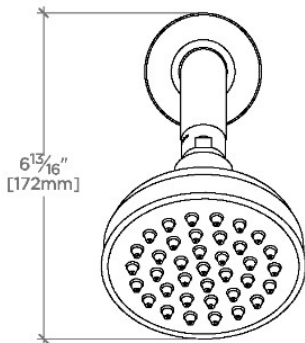

ETOILE

ETS145

Etoile 4" Showerhead with 8" Wall Mounted 45 Degree Shower Arm

SHOWN IN ETOILE 4" SHOWERHEAD WITH 8" WALL MOUNTED 45 DEGREE SHOWER ARM | ETS145

TECHNICAL DETAILS

Adjustable Versus Fixed Spray: Fixed
Fittings Hole Diameter: 1 1/4"
Inlet Connection Size: 1/2"
Inlet Connection Type: Male NPT
Pivot: Y
Primary Material: Brass
Restricted Maximum Flow Rate: 1.75 gpm
Water Pressure Maximum: 85.0 psi
Water Pressure Minimum: 20.0 psi
Water Pressure Recommended: 45.0 psi

Made of Brass

Features a swivel 4" showerhead with easy clean rubber nozzles

Includes a 8" wall mounted 45 degree shower arm

Stocked in Brass, Chrome, Nickel and Matte Nickel

Showerhead available in 1.75gpm (6.6L/min) flow rate

CERTIFICATIONS

PRODUCT (NOTES)

WATERWORKS

ETOILE

ETS145

Etoile 4" Showerhead with 8" Wall Mounted 45 Degree Shower Arm

TOP VIEW SCALE: 3"=1'-0"

STYLE NO.	DIM "A"	DIM "B"
ETS144	107/16" [265mm]	63/4" [158mm]
FRS144		
JUS144		
ETS145	127/16" [315mm]	83/4" [209mm]
FRS145		
JUS145		

FRONT VIEW SCALE: 3"=1'-0"

SIDE VIEW SCALE: 3"=1'-0"