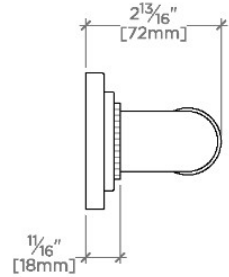

## Essentials

EGB330

Essentials Transitional 30" Grab Bar

| STYLE NO. | DESCRIPTION                          | LENGTH          |
|-----------|--------------------------------------|-----------------|
| EGB330    | Essentials Transitional 30" Grab Bar | 30"<br>[762mm]  |
| EGB336    | Essentials Transitional 36" Grab Bar | 36"<br>[914mm]  |
| EGB342    | Essentials Transitional 42" Grab Bar | 42"<br>[1067mm] |
| EGB348    | Essentials Transitional 48" Grab Bar | 48"<br>[1219mm] |
| EGB360    | Essentials Transitional 60" Grab Bar | 60"<br>[1524mm] |

TOP VIEW

SCALE: 3"=1'-0"

FRONT VIEW

SCALE: 3"=1'-0"

SIDE VIEW

SCALE: 3"=1'-0"