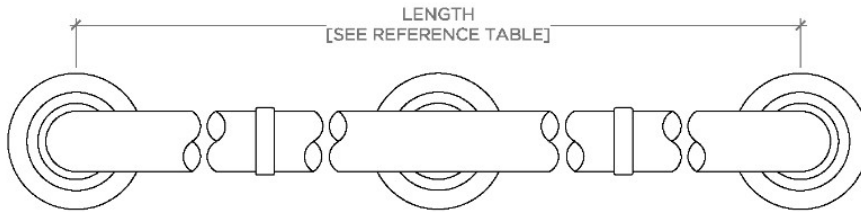

## Essentials

EGB330

Essentials Transitional 30" Grab Bar

| STYLE NO. | DESCRIPTION                          | LENGTH          |
|-----------|--------------------------------------|-----------------|
| EGB330    | Essentials Transitional 30" Grab Bar | 30"<br>[762mm]  |
| EGB336    | Essentials Transitional 36" Grab Bar | 36"<br>[914mm]  |
| EGB342    | Essentials Transitional 42" Grab Bar | 42"<br>[1067mm] |
| EGB348    | Essentials Transitional 48" Grab Bar | 48"<br>[1219mm] |
| EGB360    | Essentials Transitional 60" Grab Bar | 60"<br>[1524mm] |

TOP VIEW

SCALE: 3"=1'-0"

FRONT VIEW

SCALE: 3"=1'-0"

SIDE VIEW

SCALE: 3"=1'-0"