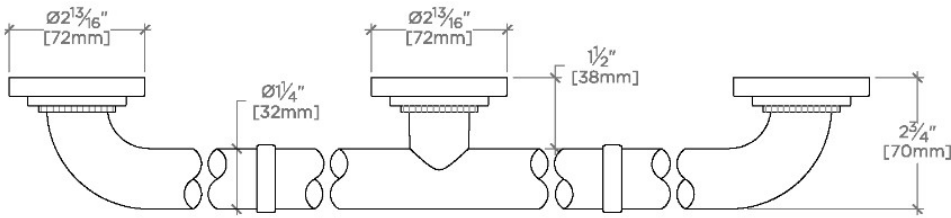

## Essentials

EGB330

Essentials Transitional 30" Grab Bar

| STYLE NO. | DESCRIPTION                          | LENGTH          |
|-----------|--------------------------------------|-----------------|
| EGB330    | Essentials Transitional 30" Grab Bar | 30"<br>[762mm]  |
| EGB336    | Essentials Transitional 36" Grab Bar | 36"<br>[914mm]  |
| EGB342    | Essentials Transitional 42" Grab Bar | 42"<br>[1067mm] |
| EGB348    | Essentials Transitional 48" Grab Bar | 48"<br>[1219mm] |
| EGB360    | Essentials Transitional 60" Grab Bar | 60"<br>[1524mm] |

TOP VIEW

SCALE: 3"=1'-0"

FRONT VIEW

SCALE: 3"=1'-0"

SIDE VIEW

SCALE: 3"=1'-0"