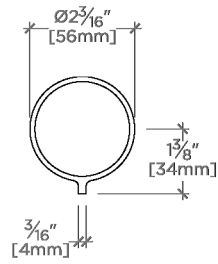

### TECHNICAL DETAILS

ADA Compliance: Yes  
Fittings Hole Diameter: 35 mm  
Handle Turn Angle: Quarter Turn  
Integrated Diverter: N  
Number Of Holes: One Hole  
Primary Material: Brass

## Bond

BVC130

Bond Solo Series Volume Control with Knob Handle

TOP VIEW SCALE: 3"=1'-0"

FRONT VIEW SCALE: 3"=1'-0"

SIDE VIEW SCALE: 3"=1'-0"