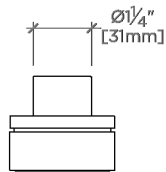

## Bond

BVC130

Bond Solo Series Volume Control with Knob Handle

TOP VIEW SCALE: 3"=1'-0"

FRONT VIEW SCALE: 3"=1'-0"

SIDE VIEW SCALE: 3"=1'-0"