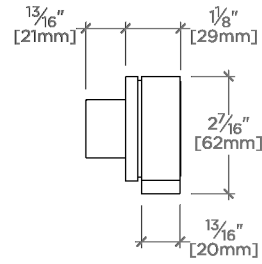

### TECHNICAL DETAILS

ADA Compliance: Yes  
Fittings Hole Diameter: 35 mm  
Handle Turn Angle: Quarter Turn  
Integrated Diverter: N  
Number Of Holes: One Hole  
Primary Material: Brass

## Bond

BVC130

Bond Solo Series Volume Control with Knob Handle

TOP VIEW SCALE: 3"=1'-0"

FRONT VIEW SCALE: 3"=1'-0"

SIDE VIEW SCALE: 3"=1'-0"