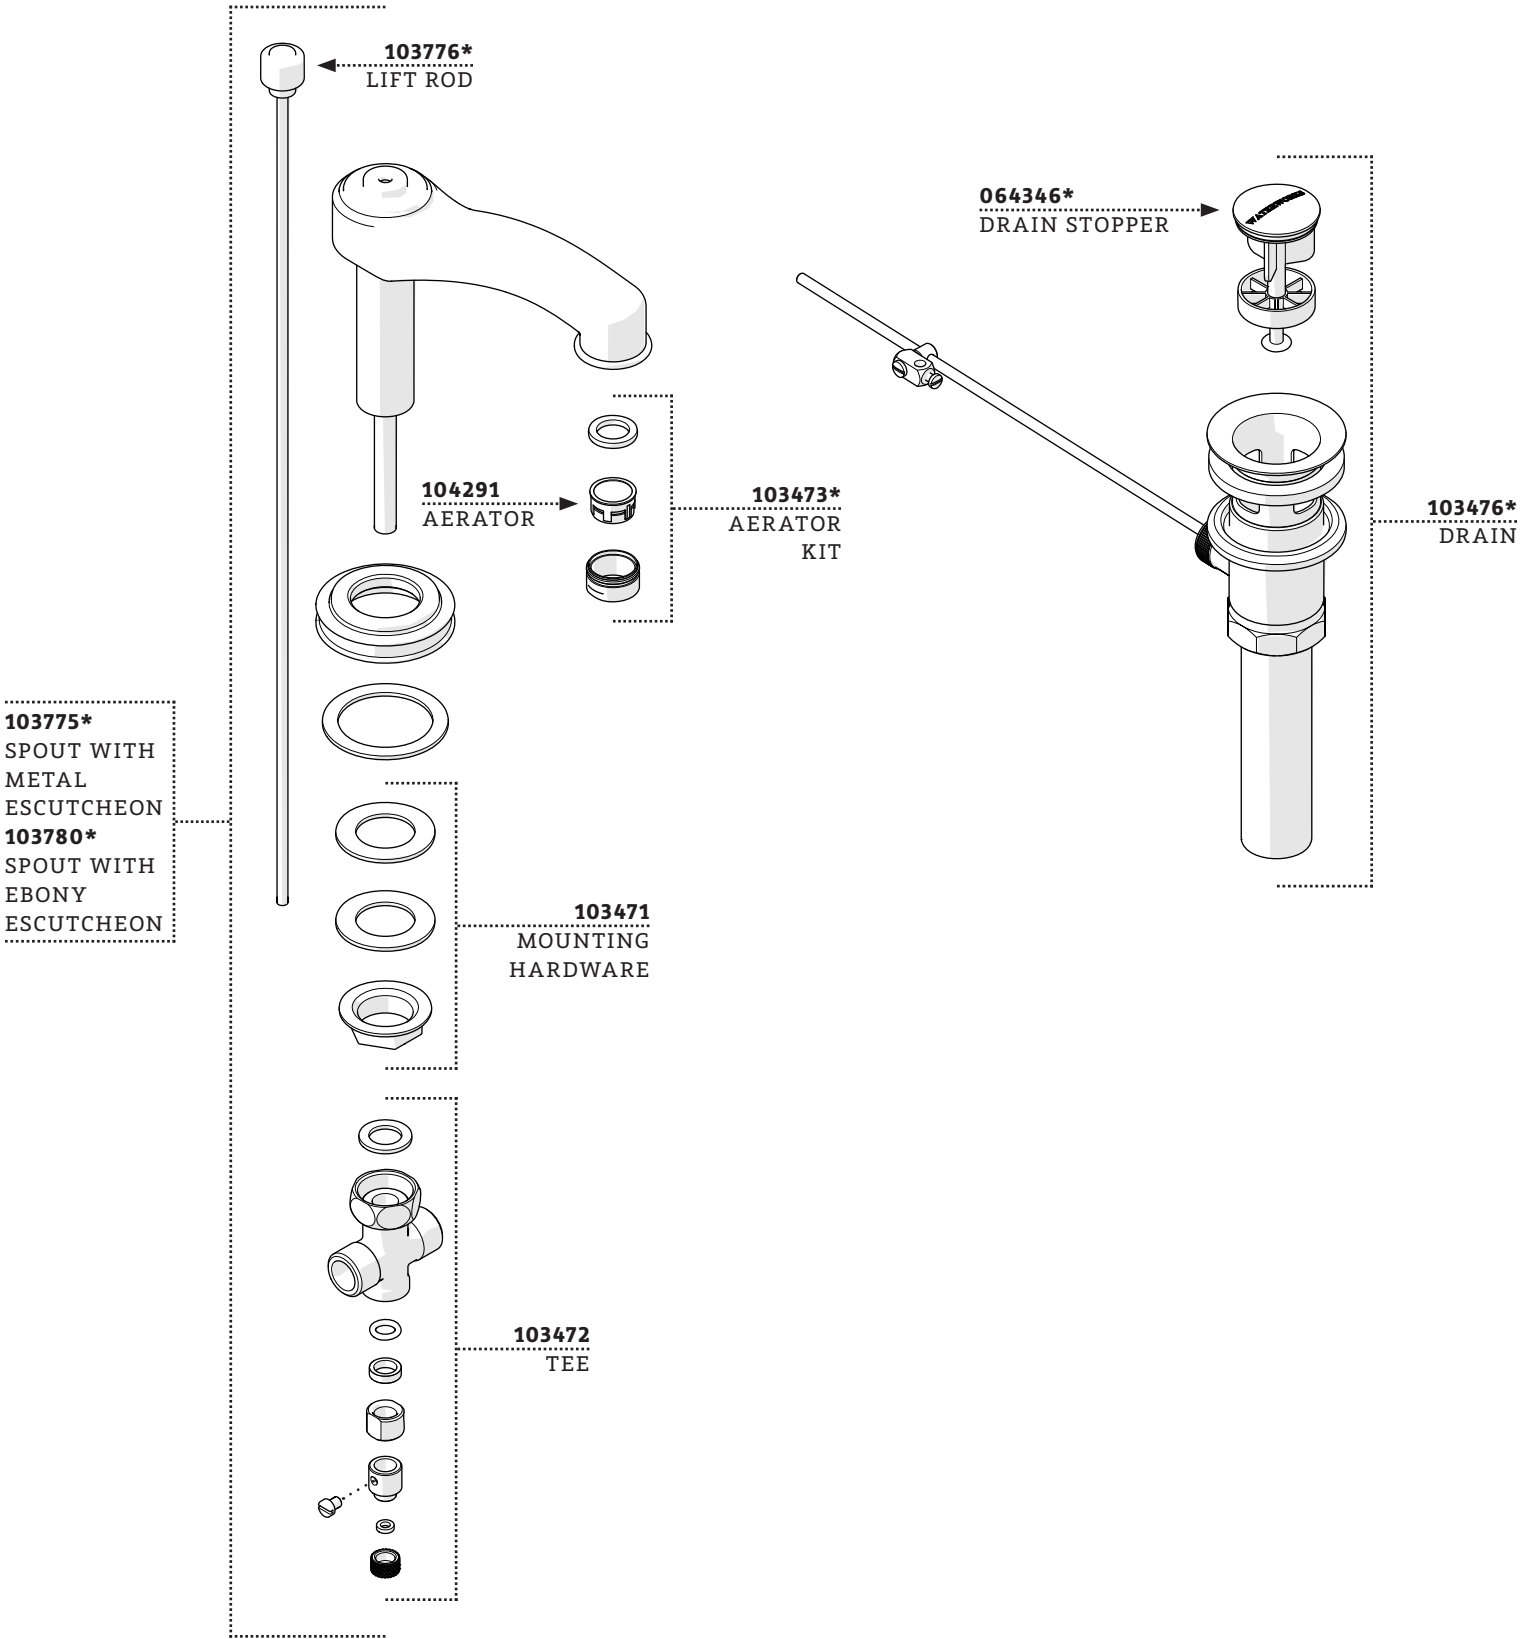

ESTB. 1978

WATERWORKS

SERVICE PARTS

STYLES: AELS01, AELS02, AELS03, AELS04, AELS05, AELS06

*FINISH/COLOR MUST BE SPECIFIED WHEN ORDERING
++SUPPLIED AS A PAIR

DOCUMENT: SPAE01_REV01

ESTB. 1978

WATERWORKS

SERVICE PARTS

STYLES: AELS01, AELS02, AELS03, AELS04, AELS05, AELS06

*FINISH/COLOR MUST BE SPECIFIED WHEN ORDERING
++SUPPLIED AS A PAIR

DOCUMENT: SPAE01_REV01