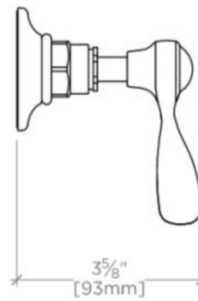

## EAVC72

Easton Vintage Volume Control Valve Trim with Metal Lever Handle

TOP VIEW SCALE: 3"=1'-0"

FRONT VIEW SCALE: 3"=1'-0"

SIDE VIEW SCALE: 3"=1'-0"