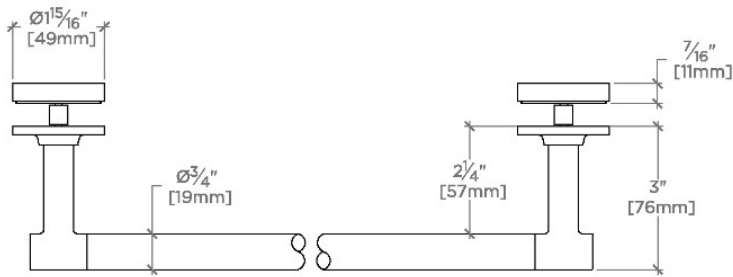

BOND

BT24G1

Bond 24" Single Sided Glass Mounted Towel Bar

SHOWN IN BOND 24" SINGLE SIDED GLASS MOUNTED TOWEL BAR | BT24G1

TECHNICAL DETAILS

INSPIRATION

Modern designs infused with rare soul and artistry. Explore our wide range of Bond bath and kitchen elements, from fittings to fixtures to hardware.

CODES & STANDARDS

PRODUCT FEATURES

All Mounting Hardware Included

Solid Brass Construction

Can accommodate glass thickness between 1/4" [6mm] to 7/8" [22mm]

Stocked in Brass, Chrome, Nickel and Dark Nickel

CERTIFICATIONS

PRODUCT (NOTES)

BOND

BT24G1

Bond 24" Single Sided Glass Mounted Towel Bar

† THIS PRODUCT CAN BE INSTALLED ON GLASS THAT IS
1/4" [6mm], 3/8" [10mm], 1/2" [13mm], 3/4" [19mm] OR 7/8" [22mm].

TOP VIEW

SCALE: 3"=1'-0"

FRONT VIEW

SCALE: 3"=1'-0"

SIDE VIEW

SCALE: 3"=1'-0"