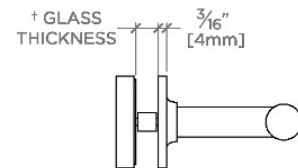

BOND

BT24G1

Bond 24" Single Sided Glass Mounted Towel Bar

SHOWN IN BOND 24" SINGLE SIDED GLASS MOUNTED TOWEL BAR | BT24G1

TECHNICAL DETAILS

INSPIRATION

Modern designs infused with rare soul and artistry. Explore our wide range of Bond bath and kitchen elements, from fittings to fixtures to hardware.

CODES & STANDARDS

PRODUCT FEATURES

All Mounting Hardware Included

Solid Brass Construction

Can accommodate glass thickness between 1/4" [6mm] to 7/8" [22mm]

Stocked in Brass, Chrome, Nickel and Dark Nickel

CERTIFICATIONS

PRODUCT (NOTES)

BOND

BT24G1

Bond 24" Single Sided Glass Mounted Towel Bar

† THIS PRODUCT CAN BE INSTALLED ON GLASS THAT IS
1/4" [6mm], 3/8" [10mm], 1/2" [13mm], 3/4" [19mm] OR 7/8" [22mm].

TOP VIEW

SCALE: 3"=1'-0"

FRONT VIEW

SCALE: 3"=1'-0"

SIDE VIEW

SCALE: 3"=1'-0"