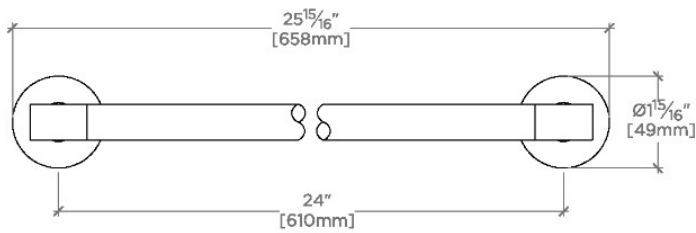

BOND

BT24G1

Bond 24" Single Sided Glass Mounted Towel Bar

SHOWN IN BOND 24" SINGLE SIDED GLASS MOUNTED TOWEL BAR | BT24G1

TECHNICAL DETAILS

INSPIRATION

Modern designs infused with rare soul and artistry. Explore our wide range of Bond bath and kitchen elements, from fittings to fixtures to hardware.

CODES & STANDARDS

PRODUCT FEATURES

All Mounting Hardware Included

Solid Brass Construction

Can accommodate glass thickness between 1/4" [6mm] to 7/8" [22mm]

Stocked in Brass, Chrome, Nickel and Dark Nickel

CERTIFICATIONS

PRODUCT (NOTES)

BOND

BT24G1

Bond 24" Single Sided Glass Mounted Towel Bar

† THIS PRODUCT CAN BE INSTALLED ON GLASS THAT IS
1/4" [6mm], 3/8" [10mm], 1/2" [13mm], 3/4" [19mm] OR 7/8" [22mm].

TOP VIEW

SCALE: 3"=1'-0"

FRONT VIEW

SCALE: 3"=1'-0"

SIDE VIEW

SCALE: 3"=1'-0"