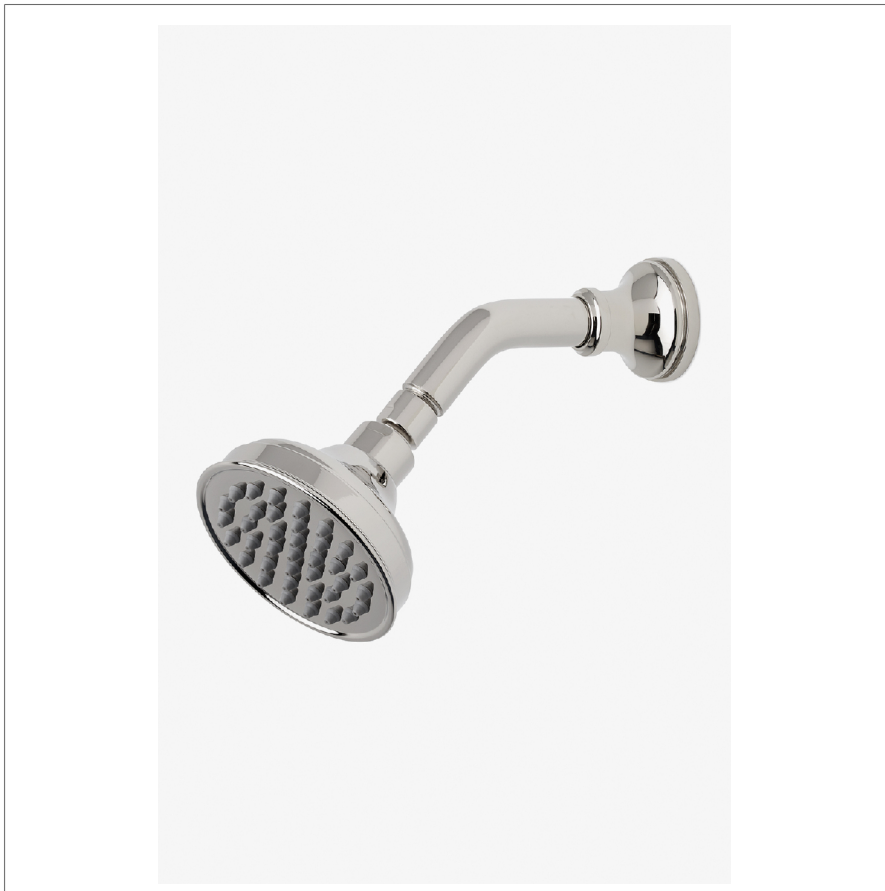

ETOILE

ETS144

Etoile 4" Showerhead with 6" Wall Mounted 45 Degree Shower Arm

SHOWN IN ETOILE 4" SHOWERHEAD WITH 6" WALL MOUNTED 45 DEGREE SHOWER ARM | ETS144

TECHNICAL DETAILS

Adjustable Versus Fixed Spray: Fixed
Fittings Hole Diameter: 1 1/4"
Inlet Connection Size: 1/2"
Inlet Connection Type: Male NPT
Pivot: Y
Primary Material: Brass
Restricted Maximum Flow Rate: 1.75 gpm
Water Pressure Maximum: 85.0 psi
Water Pressure Minimum: 20.0 psi
Water Pressure Recommended: 45.0 psi

INSPIRATION

Defined elegance. Etoile has a European sophistication with a timeless sense of chic.

CODES & STANDARDS

ETS144X, ASME A112.18.1/CSA B125.1, CEC(1.5GPM & 1.75GPM Only), DOE, State of MA

PRODUCT FEATURES

Made of Brass

Features a swivel 4" showerhead with easy clean rubber nozzles

Includes a 6" wall mounted 45 degree shower arm

Stocked in Brass, Chrome, Nickel and Matte Nickel

Showerhead available in 1.75gpm (6.6L/min) flow rate

CERTIFICATIONS

PRODUCT (NOTES)

WATERWORKS

ETOILE

ETS144

Etoile 4" Showerhead with 6" Wall Mounted 45 Degree Shower Arm

TOP VIEW SCALE: 3"=1'-0"

STYLE NO.	DIM "A"	DIM "B"
ETS144	10 ⁷ / ₁₆ " [265mm]	6 ³ / ₄ " [158mm]
FRS144		
JUS144		
ETS145	12 ⁷ / ₁₆ " [315mm]	8 ³ / ₄ " [209mm]
FRS145		
JUS145		