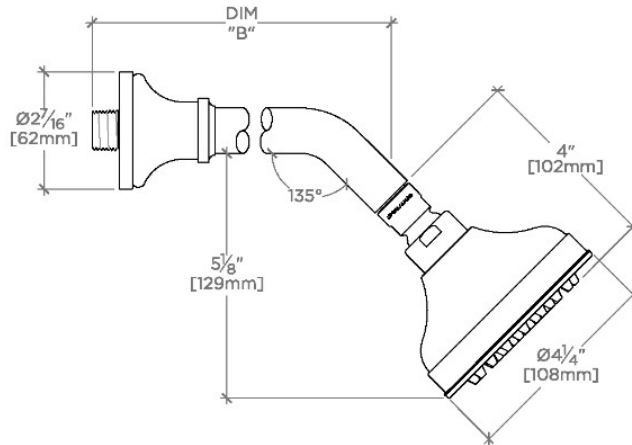

ETOILE

ETS144

Etoile 4" Showerhead with 6" Wall Mounted 45 Degree Shower Arm

SHOWN IN ETOILE 4" SHOWERHEAD WITH 6" WALL MOUNTED 45 DEGREE SHOWER ARM | ETS144

TECHNICAL DETAILS

Adjustable Versus Fixed Spray: Fixed
Fittings Hole Diameter: 1 1/4"
Inlet Connection Size: 1/2"
Inlet Connection Type: Male NPT
Pivot: Y
Primary Material: Brass
Restricted Maximum Flow Rate: 1.75 gpm
Water Pressure Maximum: 85.0 psi
Water Pressure Minimum: 20.0 psi
Water Pressure Recommended: 45.0 psi

Made of Brass

Features a swivel 4" showerhead with easy clean rubber nozzles

Includes a 6" wall mounted 45 degree shower arm

Stocked in Brass, Chrome, Nickel and Matte Nickel

Showerhead available in 1.75gpm (6.6L/min) flow rate

CERTIFICATIONS

PRODUCT (NOTES)

WATERWORKS

ETOILE

ETS144

Etoile 4" Showerhead with 6" Wall Mounted 45 Degree Shower Arm

TOP VIEW SCALE: 3"=1'-0"

STYLE NO.	DIM "A"	DIM "B"
ETS144	10 ⁷ / ₁₆ " [265mm]	6 ³ / ₄ " [158mm]
FRS144		
JUS144		
ETS145	12 ⁷ / ₁₆ " [315mm]	8 ³ / ₄ " [209mm]
FRS145		
JUS145		

FRONT VIEW SCALE: 3"=1'-0"

SIDE VIEW SCALE: 3"=1'-0"