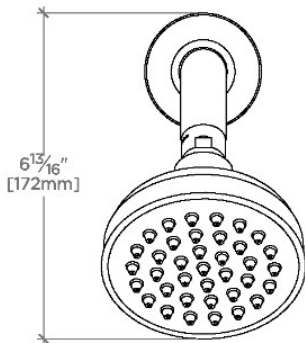

ETOILE

ETS144

Etoile 4" Showerhead with 6" Wall Mounted 45 Degree Shower Arm

SHOWN IN ETOILE 4" SHOWERHEAD WITH 6" WALL MOUNTED 45 DEGREE SHOWER ARM | ETS144

TECHNICAL DETAILS

Adjustable Versus Fixed Spray: Fixed
Fittings Hole Diameter: 1 1/4"
Inlet Connection Size: 1/2"
Inlet Connection Type: Male NPT
Pivot: Y
Primary Material: Brass
Restricted Maximum Flow Rate: 1.75 gpm
Water Pressure Maximum: 85.0 psi
Water Pressure Minimum: 20.0 psi
Water Pressure Recommended: 45.0 psi

Made of Brass

Features a swivel 4" showerhead with easy clean rubber nozzles

Includes a 6" wall mounted 45 degree shower arm

Stocked in Brass, Chrome, Nickel and Matte Nickel

Showerhead available in 1.75gpm (6.6L/min) flow rate

CERTIFICATIONS

PRODUCT (NOTES)

WATERWORKS

ETOILE

ETS144

Etoile 4" Showerhead with 6" Wall Mounted 45 Degree Shower Arm

TOP VIEW SCALE: 3"=1'-0"

STYLE NO.	DIM "A"	DIM "B"
ETS144	10 ⁷ / ₁₆ " [265mm]	6 ³ / ₄ " [158mm]
FRS144		
JUS144		
ETS145	12 ⁷ / ₁₆ " [315mm]	8 ³ / ₄ " [209mm]
FRS145		
JUS145		

FRONT VIEW SCALE: 3"=1'-0"

SIDE VIEW SCALE: 3"=1'-0"