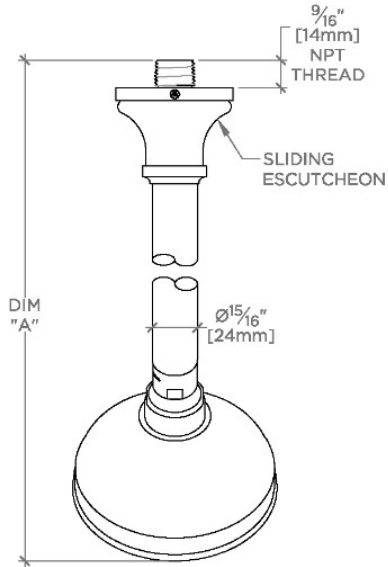

ETOILE

ETS144

Etoile 4" Showerhead with 6" Wall Mounted 45 Degree Shower Arm

SHOWN IN ETOILE 4" SHOWERHEAD WITH 6" WALL MOUNTED 45 DEGREE SHOWER ARM | ETS144

TECHNICAL DETAILS

Adjustable Versus Fixed Spray: Fixed
Fittings Hole Diameter: 1 1/4"
Inlet Connection Size: 1/2"
Inlet Connection Type: Male NPT
Pivot: Y
Primary Material: Brass
Restricted Maximum Flow Rate: 1.75 gpm
Water Pressure Maximum: 85.0 psi
Water Pressure Minimum: 20.0 psi
Water Pressure Recommended: 45.0 psi

Made of Brass

Features a swivel 4" showerhead with easy clean rubber nozzles

Includes a 6" wall mounted 45 degree shower arm

Stocked in Brass, Chrome, Nickel and Matte Nickel

Showerhead available in 1.75gpm (6.6L/min) flow rate

CERTIFICATIONS

PRODUCT (NOTES)

WATERWORKS

ETOILE

ETS144

Etoile 4" Showerhead with 6" Wall Mounted 45 Degree Shower Arm

TOP VIEW SCALE: 3"=1'-0"

STYLE NO.	DIM "A"	DIM "B"
ETS144	10 ⁷ / ₁₆ " [265mm]	6 ³ / ₄ " [158mm]
FRS144		
JUS144		
ETS145	12 ⁷ / ₁₆ " [315mm]	8 ³ / ₄ " [209mm]
FRS145		
JUS145		

FRONT VIEW SCALE: 3"=1'-0"

SIDE VIEW SCALE: 3"=1'-0"