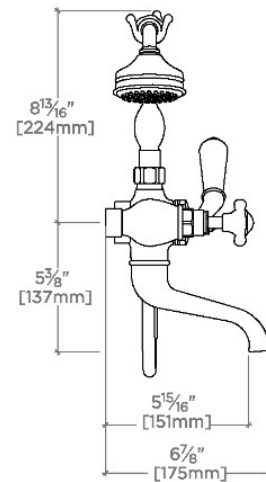

### TECHNICAL DETAILS

ADA Compliance: No  
 Adjustable Versus Fixed Spray: Fixed Spray  
 Depth/Width: 6 3/4"  
 Diameter Of Head: 3"  
 Escutcheon Primary Material: Brass  
 Flow Restriction Options: 1.75  
 Handle Spread Maximum: 7 1/4"  
 Handle Spread Minimum: 7 1/4"  
 Handle Turn Angle: Quarter Turn  
 Handshower Spray Hose Length: 59"  
 Height: 15 1/2"  
 Index Color Finish And Material: White Porcelain  
 Index Marking: Hot/Cold  
 Inlet Connection Size: 3/4"  
 Inlet Connection Type: Supply Nut  
 Inlet Supply Spread Maximum: 7 1/4"  
 Inlet Supply Spread Minimum: 7 1/4"  
 Installation Type: Wall or deck mounted  
 Integrated Diverter: Y  
 Length: 11"  
 Number Of Handles: Three  
 Pivot: N  
 Primary Material: Brass  
 Restricted Maximum Flow Rate: 1.75 gpm  
 Spout Swivel: N  
 Suggested Application: Bath  
 Valve Material: ceramic  
 Water Pressure Maximum: 75.0 psi  
 Water Pressure Minimum: 20.0 psi  
 Water Pressure Recommended: 45.0 psi

Unrestricted flow for tub spout. Handshower available in 1.75gpm (6.6L/min) flow rate

### PRODUCT (NOTES)

Easton Vintage Exposed Tub Filler, White Porcelain  
Handshower and Lever Diverter with White Porcelain Indices

TOP VIEW

SCALE: 1 1/2"=1'-0"

FRONT VIEW

SCALE: 1 1/2"=1'-0"

SIDE VIEW

SCALE: 1 1/2"=1'-0"