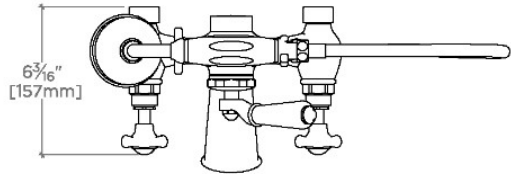

### TECHNICAL DETAILS

ADA Compliance: No  
 Adjustable Versus Fixed Spray: Fixed Spray  
 Depth/Width: 6 3/4"  
 Diameter Of Head: 3"  
 Escutcheon Primary Material: Brass  
 Flow Restriction Options: 1.75  
 Handle Spread Maximum: 7 1/4"  
 Handle Spread Minimum: 7 1/4"  
 Handle Turn Angle: Quarter Turn  
 Handshower Spray Hose Length: 59"  
 Height: 15 1/2"  
 Index Color Finish And Material: White Porcelain  
 Index Marking: Hot/Cold  
 Inlet Connection Size: 3/4"  
 Inlet Connection Type: Supply Nut  
 Inlet Supply Spread Maximum: 7 1/4"  
 Inlet Supply Spread Minimum: 7 1/4"  
 Installation Type: Wall or deck mounted  
 Integrated Diverter: Y  
 Length: 11"  
 Number Of Handles: Three  
 Pivot: N  
 Primary Material: Brass  
 Restricted Maximum Flow Rate: 1.75 gpm  
 Spout Swivel: N  
 Suggested Application: Bath  
 Valve Material: ceramic  
 Water Pressure Maximum: 75.0 psi  
 Water Pressure Minimum: 20.0 psi  
 Water Pressure Recommended: 45.0 psi

### PRODUCT FEATURES

Easton is our most comprehensive fittings family.

Easton has a clean-lined utilitarian profile, with a slightly elongated spout.

Unions sold separately - UNUN60 (Floor Union), EAUN16 (Deck Union) and EAUN18 (Wall Union)

### PRODUCT (NOTES)

Easton Vintage Exposed Tub Filler, White Porcelain  
Handshower and Lever Diverter with White Porcelain Indices

TOP VIEW

SCALE: 1 1/2"=1'-0"

FRONT VIEW

SCALE: 1 1/2"=1'-0"

SIDE VIEW

SCALE: 1 1/2"=1'-0"