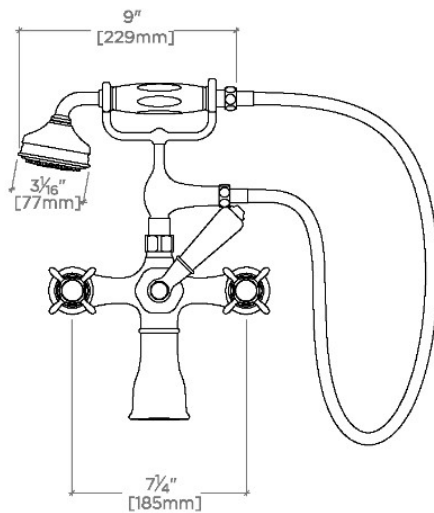

### TECHNICAL DETAILS

ADA Compliance: No  
 Adjustable Versus Fixed Spray: Fixed Spray  
 Depth/Width: 6 3/4"  
 Diameter Of Head: 3"  
 Escutcheon Primary Material: Brass  
 Flow Restriction Options: 1.75  
 Handle Spread Maximum: 7 1/4"  
 Handle Spread Minimum: 7 1/4"  
 Handle Turn Angle: Quarter Turn  
 Handshower Spray Hose Length: 59"  
 Height: 15 1/2"  
 Index Color Finish And Material: White Porcelain  
 Index Marking: Hot/Cold  
 Inlet Connection Size: 3/4"  
 Inlet Connection Type: Supply Nut  
 Inlet Supply Spread Maximum: 7 1/4"  
 Inlet Supply Spread Minimum: 7 1/4"  
 Installation Type: Wall or deck mounted  
 Integrated Diverter: Y  
 Length: 11"  
 Number Of Handles: Three  
 Pivot: N  
 Primary Material: Brass  
 Restricted Maximum Flow Rate: 1.75 gpm  
 Spout Swivel: N  
 Suggested Application: Bath  
 Valve Material: ceramic  
 Water Pressure Maximum: 75.0 psi  
 Water Pressure Minimum: 20.0 psi  
 Water Pressure Recommended: 45.0 psi

### PRODUCT FEATURES

Easton is our most comprehensive fittings family.

Easton has a clean-lined utilitarian profile, with a slightly elongated spout.

Unions sold separately - UNUN60 (Floor Union), EAUN16 (Deck Union) and EAUN18 (Wall Union)

Unrestricted flow for tub spout. Handshower available in 1.75gpm (6.6L/min) flow rate

### PRODUCT (NOTES)

Easton Vintage Exposed Tub Filler, White Porcelain  
Handshower and Lever Diverter with White Porcelain Indices

TOP VIEW

SCALE: 1 1/2"=1'-0"

FRONT VIEW

SCALE: 1 1/2"=1'-0"

SIDE VIEW

SCALE: 1 1/2"=1'-0"