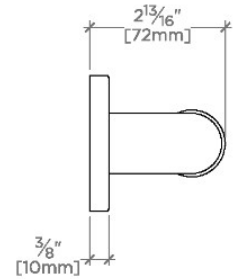

ESSENTIALS

EGB242

Essentials Modern 42" Grab Bar

SHOWN IN ESSENTIALS MODERN 42" GRAB BAR | EGB242

TECHNICAL DETAILS

INSPIRATION

Choose with confidence: Well-crafted designs that work with any product in our overall assortment and elevate any setting. Explore a wide range of authentic elements, from freestanding, deck and wall-mounted accessories to furnishings.

CERTIFICATIONS

PRODUCT (NOTES)

Essentials Modern 42" Grab Bar

STYLE NO.	DESCRIPTION	LENGTH
EGB230	Essentials Modern 30" Grab Bar	30" [762mm]
EGB236	Essentials Modern 36" Grab Bar	36" [914mm]
EGB242	Essentials Modern 42" Grab Bar	42" [1067mm]
EGB248	Essentials Modern 48" Grab Bar	48" [1219mm]
EGB260	Essentials Modern 60" Grab Bar	60" [1524mm]

TOP VIEW

SCALE: 3"=1'-0"

FRONT VIEW

SCALE: 3"=1'-0"

SIDE VIEW

SCALE: 3"=1'-0"