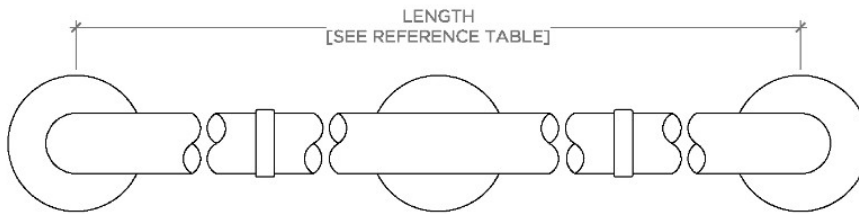

ESSENTIALS

EGB242

Essentials Modern 42" Grab Bar

SHOWN IN ESSENTIALS MODERN 42" GRAB BAR | EGB242

TECHNICAL DETAILS

INSPIRATION

Choose with confidence: Well-crafted designs that work with any product in our overall assortment and elevate any setting. Explore a wide range of authentic elements, from freestanding, deck and wall-mounted accessories to furnishings.

CERTIFICATIONS

PRODUCT (NOTES)

Essentials Modern 42" Grab Bar

STYLE NO.	DESCRIPTION	LENGTH
EGB230	Essentials Modern 30" Grab Bar	30" [762mm]
EGB236	Essentials Modern 36" Grab Bar	36" [914mm]
EGB242	Essentials Modern 42" Grab Bar	42" [1067mm]
EGB248	Essentials Modern 48" Grab Bar	48" [1219mm]
EGB260	Essentials Modern 60" Grab Bar	60" [1524mm]

TOP VIEW

SCALE: 3"=1'-0"

FRONT VIEW

SCALE: 3"=1'-0"

SIDE VIEW

SCALE: 3"=1'-0"