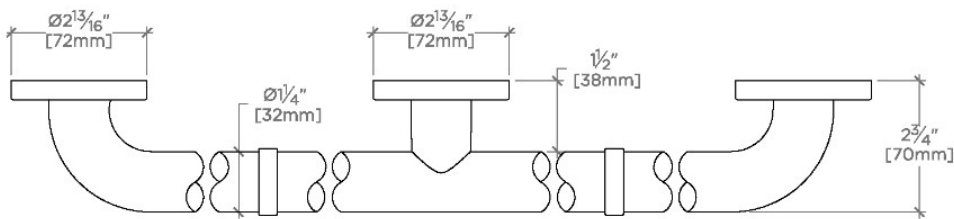

ESSENTIALS

EGB242

Essentials Modern 42" Grab Bar

SHOWN IN ESSENTIALS MODERN 42" GRAB BAR | EGB242

TECHNICAL DETAILS

INSPIRATION

Choose with confidence: Well-crafted designs that work with any product in our overall assortment and elevate any setting. Explore a wide range of authentic elements, from freestanding, deck and wall-mounted accessories to furnishings.

CODES & STANDARDS

Meets ASTM F446

PRODUCT FEATURES

Solid Brass

ADA Compliant

Can withstand 250lbs hold force

Modern Style

Center mounting post and escutcheon

CERTIFICATIONS

PRODUCT (NOTES)

Essentials Modern 42" Grab Bar

STYLE NO.	DESCRIPTION	LENGTH
EGB230	Essentials Modern 30" Grab Bar	30" [762mm]
EGB236	Essentials Modern 36" Grab Bar	36" [914mm]
EGB242	Essentials Modern 42" Grab Bar	42" [1067mm]
EGB248	Essentials Modern 48" Grab Bar	48" [1219mm]
EGB260	Essentials Modern 60" Grab Bar	60" [1524mm]

TOP VIEW

SCALE: 3"=1'-0"

FRONT VIEW

SCALE: 3"=1'-0"

SIDE VIEW

SCALE: 3"=1'-0"