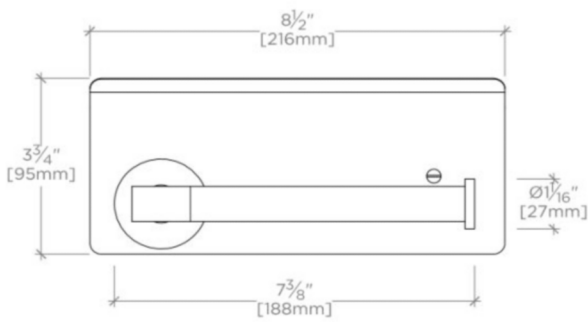

## BOND

BPH006

Bond One Arm Paper Holder with Shelf

TOP VIEW

SCALE: 3"=1'-0"

ISO VIEW

SCALE: 3"=1'-0"

FRONT VIEW

SCALE: 3"=1'-0"

SIDE VIEW

SCALE: 3"=1'-0"