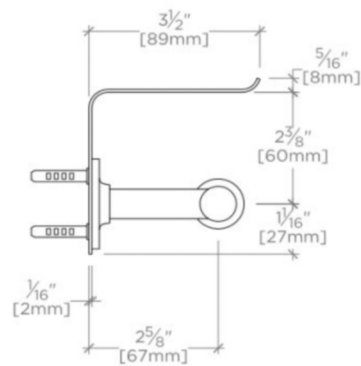

## BOND

BPH006

Bond One Arm Paper Holder with Shelf

TOP VIEW

SCALE: 3"=1'-0"

ISO VIEW

SCALE: 3"=1'-0"

FRONT VIEW

SCALE: 3"=1'-0"

SIDE VIEW

SCALE: 3"=1'-0"