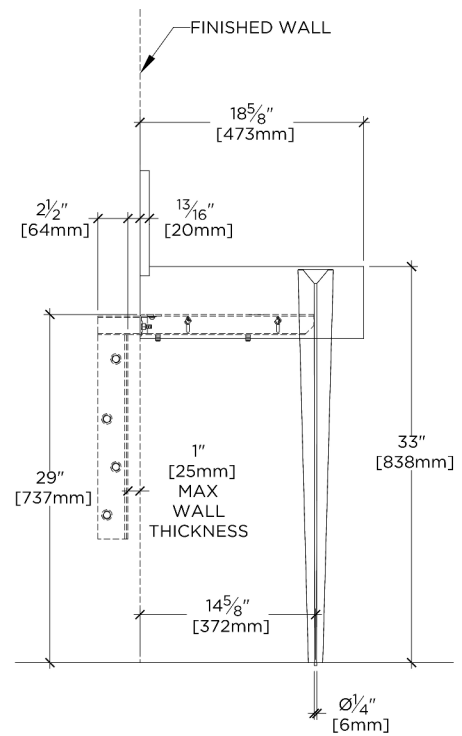

TECHNICAL DETAILS

Depth To Overflow: 2.67"
Drain Hole Depth: 1 7/8"
Drain Hole Diameter: 1 3/4"
Drain Style: Center Drain
Fittings Hole Diameter: 1 3/8"
Overflow Opening: Yes

INSPIRATION

The epitome of transitional elegance, Gio features cast bronze legs with an exclusive dark oxidized finish, and unique hand-sculpted texture. The design's nearly invisible attachment to the marble top creates the illusion of floating stone.

CERTIFICATIONS

PRODUCT (NOTES)

Gio Triangle two legs in Bronze with 36" Marta WALL Mounted Lavatory Sink with Backsplash

TOP VIEW

SCALE: 3/4"=1'-0"

REQUIRED MOUNTING HARDWARE (SOLD SEPARATELY)

STYLE: 106801

DESCRIPTION: UNIVERSAL PAIR (L/R) 18" STAINLESS STEEL ADJUSTABLE CONCEALED SUPPORT BRACKETS, WALL SUPPORT BRACKETS AND HARDWARE FOR WALL MOUNTED STONE SINK.

FRONT VIEW

SCALE: 3/4"=1'-0"

SIDE VIEW

SCALE: 3/4"=1'-0"