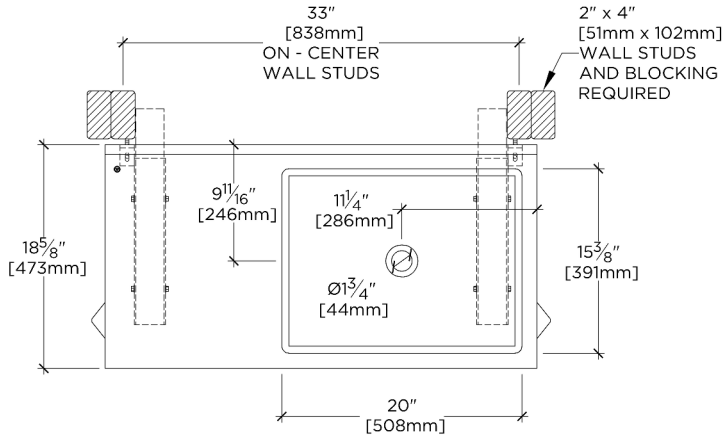

TECHNICAL DETAILS

Depth To Overflow: 2.67"
Drain Hole Depth: 1 7/8"
Drain Hole Diameter: 1 3/4"
Drain Style: Center Drain
Fittings Hole Diameter: 1 3/8"
Overflow Opening: Yes

INSPIRATION

The epitome of transitional elegance, Gio features cast bronze legs with an exclusive dark oxidized finish, and unique hand-sculpted texture. The design's nearly invisible attachment to the marble top creates the illusion of floating stone.

CERTIFICATIONS

PRODUCT (NOTES)

Gio Triangle two legs in Bronze with 36" Marta WALL Mounted Lavatory Sink with Backsplash

TOP VIEW

SCALE: 3/4"=1'-0"

REQUIRED MOUNTING HARDWARE (SOLD SEPARATELY)

STYLE: 106801

DESCRIPTION: UNIVERSAL PAIR (L/R) 18" STAINLESS STEEL ADJUSTABLE CONCEALED SUPPORT BRACKETS, WALL SUPPORT BRACKETS AND HARDWARE FOR WALL MOUNTED STONE SINK.

FRONT VIEW

SCALE: 3/4"=1'-0"

SIDE VIEW

SCALE: 3/4"=1'-0"