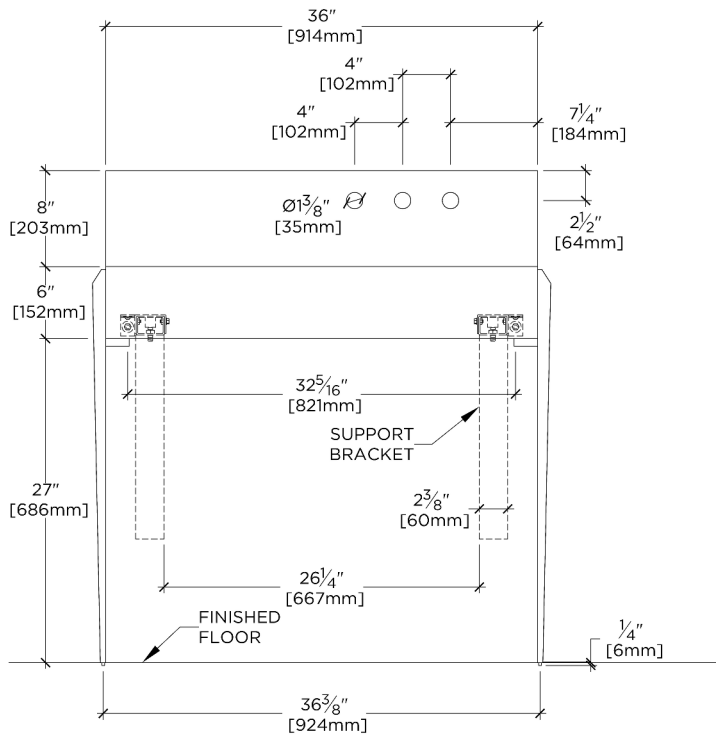

CERTIFICATIONS

PRODUCT (NOTES)

Gio Triangle two legs in Bronze with 36" Marta WALL Mounted Lavatory Sink with Backsplash

TOP VIEW

SCALE: 3/4"=1'-0"

REQUIRED MOUNTING HARDWARE (SOLD SEPARATELY)

STYLE: 106801

DESCRIPTION: UNIVERSAL PAIR (L/R) 18" STAINLESS STEEL ADJUSTABLE CONCEALED SUPPORT BRACKETS, WALL SUPPORT BRACKETS AND HARDWARE FOR WALL MOUNTED STONE SINK.

FRONT VIEW

SCALE: 3/4"=1'-0"

SIDE VIEW

SCALE: 3/4"=1'-0"