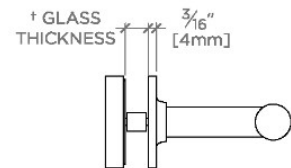

BOND

BT18G1

Bond 18" Single Sided Glass Mounted Towel Bar

SHOWN IN BOND 18" SINGLE SIDED GLASS MOUNTED TOWEL BAR | BT18G1

TECHNICAL DETAILS

INSPIRATION

Modern designs infused with rare soul and artistry. Explore our wide range of Bond bath and kitchen elements, from fittings to fixtures to hardware.

CODES & STANDARDS

PRODUCT FEATURES

All Mounting Hardware Included

Solid Brass Construction

Can accommodate glass thickness between 1/4" [6mm] to 7/8" [22mm]

Stocked in Brass, Chrome, Nickel and Dark Nickel

CERTIFICATIONS

PRODUCT (NOTES)

BOND

BT18G1

Bond 18" Single Sided Glass Mounted Towel Bar

† THIS PRODUCT CAN BE INSTALLED ON GLASS THAT IS
1/4" [6mm], 3/8" [10mm], 1/2" [13mm], 3/4" [19mm] OR 7/8" [22mm].

TOP VIEW

SCALE: 3"=1'-0"

FRONT VIEW

SCALE: 3"=1'-0"

SIDE VIEW

SCALE: 3"=1'-0"