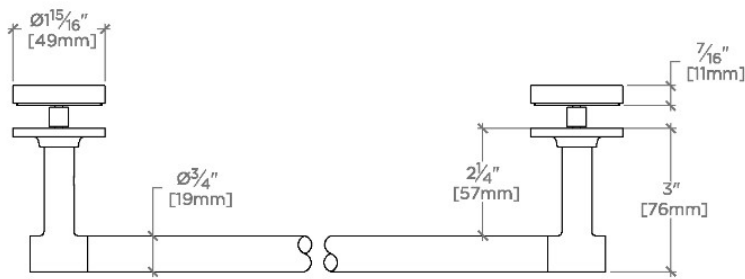

BOND

BT18G1

Bond 18" Single Sided Glass Mounted Towel Bar

SHOWN IN BOND 18" SINGLE SIDED GLASS MOUNTED TOWEL BAR | BT18G1

TECHNICAL DETAILS

INSPIRATION

Modern designs infused with rare soul and artistry. Explore our wide range of Bond bath and kitchen elements, from fittings to fixtures to hardware.

CODES & STANDARDS

PRODUCT FEATURES

All Mounting Hardware Included

Solid Brass Construction

Can accommodate glass thickness between 1/4" [6mm] to 7/8" [22mm]

Stocked in Brass, Chrome, Nickel and Dark Nickel

CERTIFICATIONS

PRODUCT (NOTES)

BOND

BT18G1

Bond 18" Single Sided Glass Mounted Towel Bar

† THIS PRODUCT CAN BE INSTALLED ON GLASS THAT IS
1/4" [6mm], 3/8" [10mm], 1/2" [13mm], 3/4" [19mm] OR 7/8" [22mm].

TOP VIEW

SCALE: 3"=1'-0"

FRONT VIEW

SCALE: 3"=1'-0"

SIDE VIEW

SCALE: 3"=1'-0"