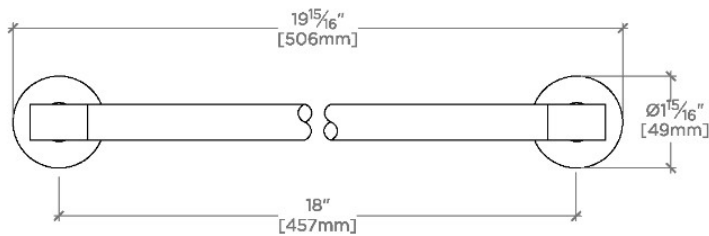

BOND

BT18G1

Bond 18" Single Sided Glass Mounted Towel Bar

SHOWN IN BOND 18" SINGLE SIDED GLASS MOUNTED TOWEL BAR | BT18G1

TECHNICAL DETAILS

INSPIRATION

Modern designs infused with rare soul and artistry. Explore our wide range of Bond bath and kitchen elements, from fittings to fixtures to hardware.

CODES & STANDARDS

PRODUCT FEATURES

All Mounting Hardware Included

Solid Brass Construction

Can accommodate glass thickness between 1/4" [6mm] to 7/8" [22mm]

Stocked in Brass, Chrome, Nickel and Dark Nickel

CERTIFICATIONS

PRODUCT (NOTES)

BOND

BT18G1

Bond 18" Single Sided Glass Mounted Towel Bar

† THIS PRODUCT CAN BE INSTALLED ON GLASS THAT IS
1/4" [6mm], 3/8" [10mm], 1/2" [13mm], 3/4" [19mm] OR 7/8" [22mm].

TOP VIEW

SCALE: 3"=1'-0"

FRONT VIEW

SCALE: 3"=1'-0"

SIDE VIEW

SCALE: 3"=1'-0"