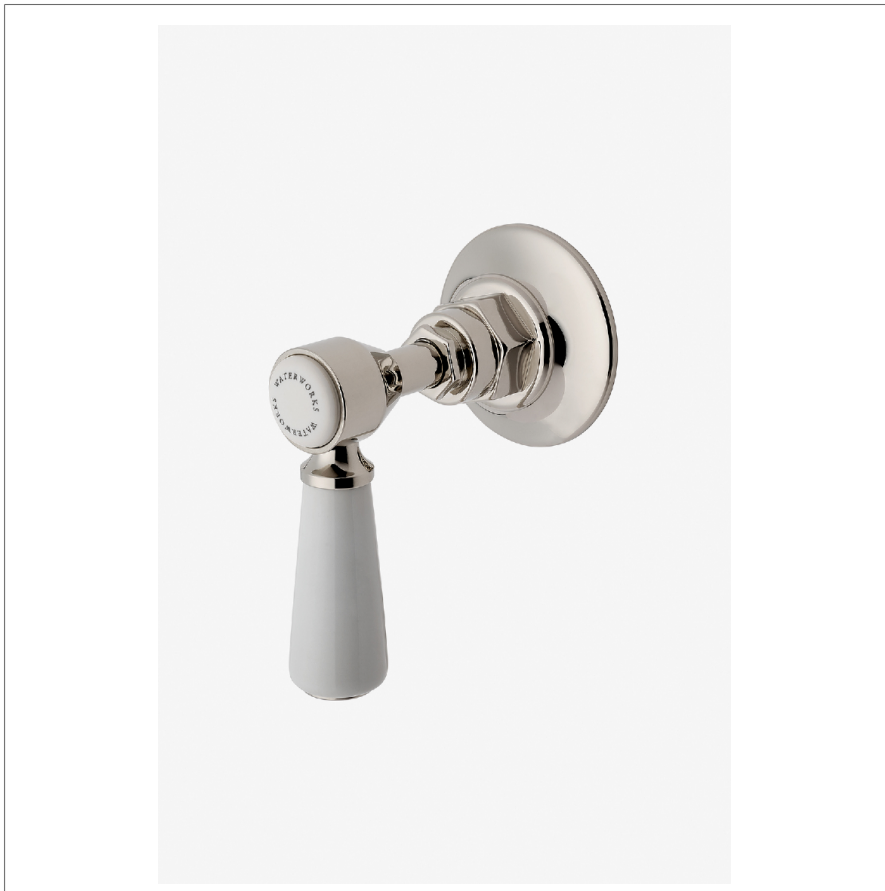

HIGHGATE

HGVC50

Highgate Volume Control with Porcelain Lever Handle

SHOWN IN HIGHGATE VOLUME CONTROL WITH PORCELAIN LEVER HANDLE | HGVC50

TECHNICAL DETAILS

ADA Compliance: Yes
Depth/Width: 3 3/8"
Escutcheon Primary Material: Brass
Fittings Hole Diameter: 1 3/8"
Height: 4 1/4"
Index Color Finish And Material: White Porcelain
Index Marking: Waterworks Studio
Integrated Diverter: N
Integrated Spray: N
Length: 2 3/8"
Number Of Handles: One
Pivot: N
Primary Material: Brass
Spout Swivel: N
Spray Included In Unit: N
Suggested Application: Bath

INSPIRATION

Our take on old English style: simple, functional shapes, detailed with white porcelain indices and hexagonal accents for a timeless feel.

CODES & STANDARDS

ASME A112.18.1/CSA B125.1, State of MA

PRODUCT FEATURES

Lever Handle

Used to Control Water Flow to a Single Waterway Outlet

Stocked in Chrome, Nickel and Brass

Requires rough valve, Sold separately: GUV18/GUVC19 or GUVC16/GUVC17

CERTIFICATIONS

PRODUCT (NOTES)

Requires 1/2" valve rough, item GUSV18R (counter clockwise)/GUSV19R (clockwise), sold separately.

HIGHGATE

HGVC50

Highgate Volume Control with Porcelain Lever Handle

TOP VIEW SCALE: 3"=1'-0"

FRONT VIEW SCALE: 3"=1'-0"