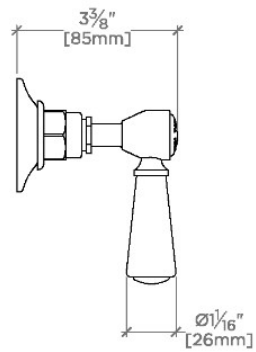

HIGHGATE

HGVC50

Highgate Volume Control with Porcelain Lever Handle

SHOWN IN HIGHGATE VOLUME CONTROL WITH PORCELAIN LEVER HANDLE | HGVC50

TECHNICAL DETAILS

ADA Compliance: Yes
Depth/Width: 3 3/8"
Escutcheon Primary Material: Brass
Fittings Hole Diameter: 1 3/8"
Height: 4 1/4"
Index Color Finish And Material: White Porcelain
Index Marking: Waterworks Studio
Integrated Diverter: N
Integrated Spray: N
Length: 2 3/8"
Number Of Handles: One
Pivot: N
Primary Material: Brass
Spout Swivel: N
Spray Included In Unit: N
Suggested Application: Bath

PRODUCT FEATURES

Lever Handle

Used to Control Water Flow to a Single Waterway Outlet

Stocked in Chrome, Nickel and Brass

Requires rough valve, Sold separately: GUV18/GUVC19 or GUVC16/GUVC17

CERTIFICATIONS

PRODUCT (NOTES)

Requires 1/2" valve rough, item GUSV18R (counter clockwise)/GUSV19R (clockwise), sold separately.

HIGHGATE

HGVC50

Highgate Volume Control with Porcelain Lever Handle

TOP VIEW SCALE: 3"=1'-0"

FRONT VIEW SCALE: 3"=1'-0"

SIDE VIEW SCALE: 3"=1'-0"