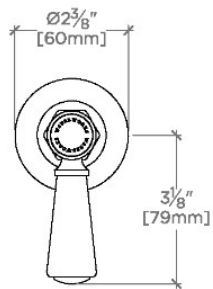

HIGHGATE

HGVC50

Highgate Volume Control with Porcelain Lever Handle

SHOWN IN HIGHGATE VOLUME CONTROL WITH PORCELAIN LEVER HANDLE | HGVC50

TECHNICAL DETAILS

ADA Compliance: Yes
Depth/Width: 3 3/8"
Escutcheon Primary Material: Brass
Fittings Hole Diameter: 1 3/8"
Height: 4 1/4"
Index Color Finish And Material: White Porcelain
Index Marking: Waterworks Studio
Integrated Diverter: N
Integrated Spray: N
Length: 2 3/8"
Number Of Handles: One
Pivot: N
Primary Material: Brass
Spout Swivel: N
Spray Included In Unit: N
Suggested Application: Bath

PRODUCT FEATURES

Lever Handle

Used to Control Water Flow to a Single Waterway Outlet

Stocked in Chrome, Nickel and Brass

Requires rough valve, Sold separately: GUV18/GUVC19 or GUVC16/GUVC17

CERTIFICATIONS

PRODUCT (NOTES)

Requires 1/2" valve rough, item GUSV18R (counter clockwise)/GUSV19R (clockwise), sold separately.

HIGHGATE

HGVC50

Highgate Volume Control with Porcelain Lever Handle

TOP VIEW SCALE: 3"=1'-0"

FRONT VIEW SCALE: 3"=1'-0"

SIDE VIEW SCALE: 3"=1'-0"