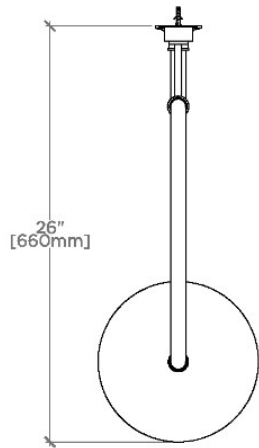

### TECHNICAL DETAILS

Adjustable Versus Fixed Spray: Fixed  
 Fittings Hole Diameter: 1 1/4"  
 Flow Restriction Options: 1.5, 1.75, 2.0  
 Inlet Connection Size: 1/2"  
 Inlet Connection Type: Female Straight Threads with  
 Rubber Washer  
 Pivot: Y  
 Primary Material: Brass  
 Restricted Maximum Flow Rate: 1.75 gpm  
 Water Pressure Maximum: 85.0 psi  
 Water Pressure Minimum: 20.0 psi  
 Water Pressure Recommended: 45.0 psi

### PRODUCT FEATURES

- Made of Brass
- Features a swivel 10" rain showerhead with easy clean rubber nozzles
- Includes a 20" wall mounted gooseneck shower arm
- Stocked in Brass, Chrome and Nickel
- Rain showerhead available in 1.75gpm (6.6L/min) flow rate

## FORO

FRS10G

Foro 10" Rain Showerhead with 20" Wall Mounted  
Gooseneck Shower Arm

TOP VIEW SCALE: 1"=1'-0"

FRONT VIEW SCALE: 1"=1'-0"

SIDE VIEW SCALE: 1"=1'-0"