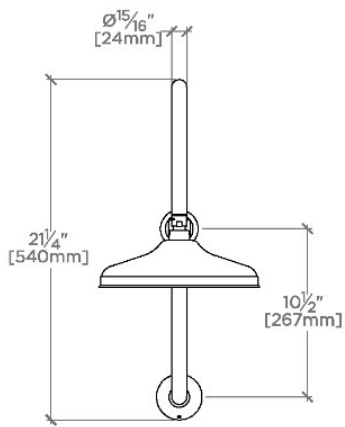

### TECHNICAL DETAILS

Adjustable Versus Fixed Spray: Fixed  
 Fittings Hole Diameter: 1 1/4"  
 Flow Restriction Options: 1.5, 1.75, 2.0  
 Inlet Connection Size: 1/2"  
 Inlet Connection Type: Female Straight Threads with  
 Rubber Washer  
 Pivot: Y  
 Primary Material: Brass  
 Restricted Maximum Flow Rate: 1.75 gpm  
 Water Pressure Maximum: 85.0 psi  
 Water Pressure Minimum: 20.0 psi  
 Water Pressure Recommended: 45.0 psi

### PRODUCT FEATURES

- Made of Brass
- Features a swivel 10" rain showerhead with easy clean rubber nozzles
- Includes a 20" wall mounted gooseneck shower arm
- Stocked in Brass, Chrome and Nickel
- Rain showerhead available in 1.75gpm (6.6L/min) flow rate

## FORO

FRS10G

Foro 10" Rain Showerhead with 20" Wall Mounted  
Gooseneck Shower Arm

TOP VIEW SCALE: 1"=1'-0"

FRONT VIEW SCALE: 1"=1'-0"

SIDE VIEW SCALE: 1"=1'-0"