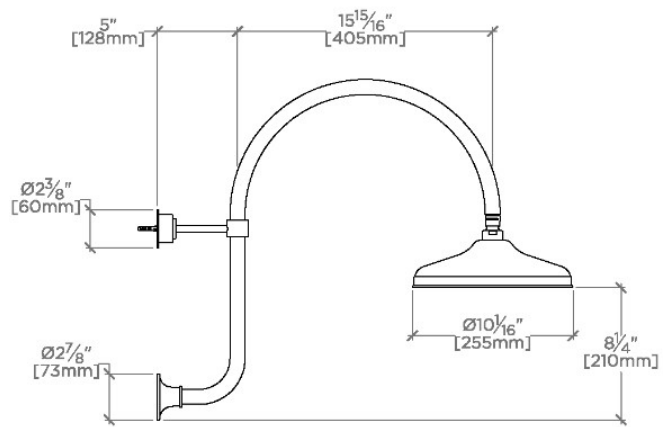

### TECHNICAL DETAILS

Adjustable Versus Fixed Spray: Fixed  
 Fittings Hole Diameter: 1 1/4"  
 Flow Restriction Options: 1.5, 1.75, 2.0  
 Inlet Connection Size: 1/2"  
 Inlet Connection Type: Female Straight Threads with  
 Rubber Washer  
 Pivot: Y  
 Primary Material: Brass  
 Restricted Maximum Flow Rate: 1.75 gpm  
 Water Pressure Maximum: 85.0 psi  
 Water Pressure Minimum: 20.0 psi  
 Water Pressure Recommended: 45.0 psi

### PRODUCT FEATURES

- Made of Brass
- Features a swivel 10" rain showerhead with easy clean rubber nozzles
- Includes a 20" wall mounted gooseneck shower arm
- Stocked in Brass, Chrome and Nickel
- Rain showerhead available in 1.75gpm (6.6L/min) flow rate

## FORO

FRS10G

Foro 10" Rain Showerhead with 20" Wall Mounted  
Gooseneck Shower Arm

TOP VIEW SCALE: 1"=1'-0"

FRONT VIEW SCALE: 1"=1'-0"

SIDE VIEW SCALE: 1"=1'-0"