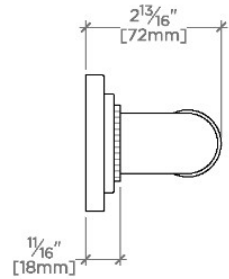

## ESSENTIALS

EGB348

Essentials Transitional 48" Grab Bar

STYLE NO.	DESCRIPTION	LENGTH
EGB330	Essentials Transitional 30" Grab Bar	30" [762mm]
EGB336	Essentials Transitional 36" Grab Bar	36" [914mm]
EGB342	Essentials Transitional 42" Grab Bar	42" [1067mm]
EGB348	Essentials Transitional 48" Grab Bar	48" [1219mm]
EGB360	Essentials Transitional 60" Grab Bar	60" [1524mm]

TOP VIEW

SCALE: 3"=1'-0"

FRONT VIEW

SCALE: 3"=1'-0"

SIDE VIEW

SCALE: 3"=1'-0"