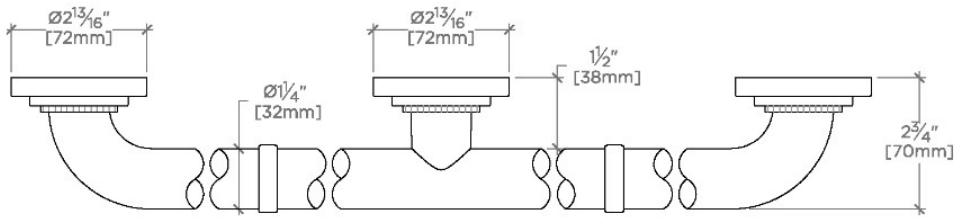

## ESSENTIALS

EGB348

Essentials Transitional 48" Grab Bar

STYLE NO.	DESCRIPTION	LENGTH
EGB330	Essentials Transitional 30" Grab Bar	30" [762mm]
EGB336	Essentials Transitional 36" Grab Bar	36" [914mm]
EGB342	Essentials Transitional 42" Grab Bar	42" [1067mm]
EGB348	Essentials Transitional 48" Grab Bar	48" [1219mm]
EGB360	Essentials Transitional 60" Grab Bar	60" [1524mm]