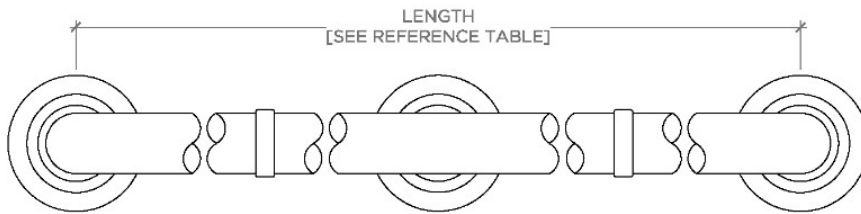

## ESSENTIALS

EGB348

Essentials Transitional 48" Grab Bar

STYLE NO.	DESCRIPTION	LENGTH
EGB330	Essentials Transitional 30" Grab Bar	30" [762mm]
EGB336	Essentials Transitional 36" Grab Bar	36" [914mm]
EGB342	Essentials Transitional 42" Grab Bar	42" [1067mm]
EGB348	Essentials Transitional 48" Grab Bar	48" [1219mm]
EGB360	Essentials Transitional 60" Grab Bar	60" [1524mm]

TOP VIEW

SCALE: 3"=1'-0"

FRONT VIEW

SCALE: 3"=1'-0"

SIDE VIEW

SCALE: 3"=1'-0"