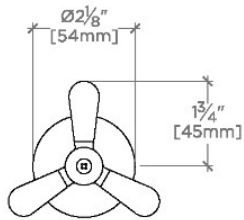

RIVERUN

RRVC02

Riverun Tri-Spoke Volume Control Handle

SHOWN IN RIVERUN TRI-SPOKE VOLUME CONTROL HANDLE | RRVC02

TECHNICAL DETAILS

ADA Compliance: Yes
Fittings Hole Diameter: 1 3/8"
Handle Turn Angle: Quarter Turn
Number Of Holes: One Hole
Primary Material: Brass

Requires rough valve, sold separately: GUV18/GUV19 or GUV16 /GUV17

CERTIFICATIONS

PRODUCT (NOTES)

RIVERUN

RRVC02

Riverun Tri-Spoke Volume Control Handle

TOP VIEW SCALE: 3"=1'-0"

FRONT VIEW SCALE: 3"=1'-0"

SIDE VIEW SCALE: 3"=1'-0"