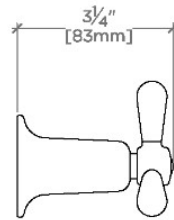

RIVERUN

RRVC02

Riverun Tri-Spoke Volume Control Handle

SHOWN IN RIVERUN TRI-SPOKE VOLUME CONTROL HANDLE | RRVC02

TECHNICAL DETAILS

ADA Compliance: Yes
Fittings Hole Diameter: 1 3/8"
Handle Turn Angle: Quarter Turn
Number Of Holes: One Hole
Primary Material: Brass

Requires rough valve, sold separately: GUV18/GUV19 or GUV16 /GUV17

CERTIFICATIONS

PRODUCT (NOTES)

RIVERUN

RRVC02

Riverun Tri-Spoke Volume Control Handle

TOP VIEW SCALE: 3"=1'-0"

FRONT VIEW SCALE: 3"=1'-0"

SIDE VIEW SCALE: 3"=1'-0"