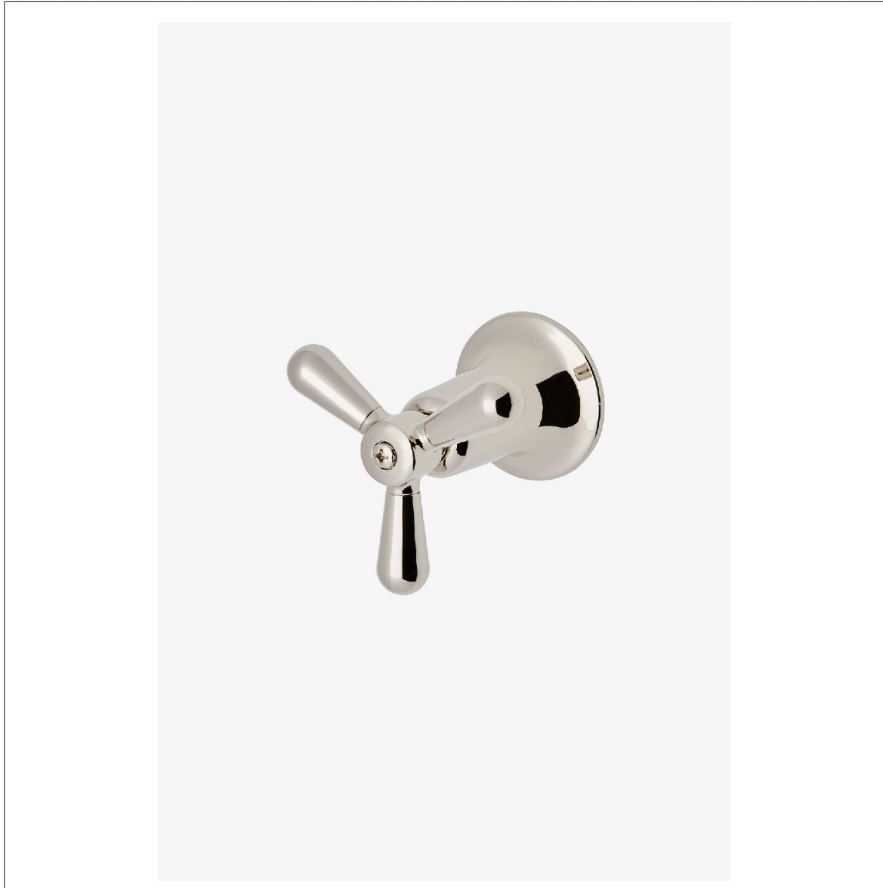

RIVERUN

RRVC02

Riverun Tri-Spoke Volume Control Handle

SHOWN IN RIVERUN TRI-SPOKE VOLUME CONTROL HANDLE | RRVC02

TECHNICAL DETAILS

ADA Compliance: Yes
Fittings Hole Diameter: 1 3/8"
Handle Turn Angle: Quarter Turn
Number Of Holes: One Hole
Primary Material: Brass

INSPIRATION

This new American classic was designed with simplicity in mind. Featuring streamlined forms and honest details, it's the epitome of quiet elegance.

CODES & STANDARDS

ASME A112.18.1/CSA B125.1, State of MA

PRODUCT FEATURES

Features All Metal Tri-Spoke Handle

Used to control water flow to a single waterway outlet such as a showerhead, handshower, or tub spout

Features All Metal Tri-Spoke Handle

Stocked in Nickel and Brass

Requires rough valve, sold separately: GUV18/GUV19 or GUV16 /GUV17

CERTIFICATIONS

PRODUCT (NOTES)

RIVERUN

RRVC02

Riverun Tri-Spoke Volume Control Handle

TOP VIEW SCALE: 3"=1'-0"

FRONT VIEW SCALE: 3"=1'-0"