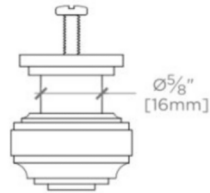

### PRODUCT FEATURES

---

Solid Brass

Machined and hand-polished

Made in the USA

Includes per fixing: 8-32 1" Truss Head Machine Screw, Combo, Slotted and 8-32 1 1/2" Truss Head Machine Screw, Combo, Slotted

TOP VIEW SCALE: 6"=1'-0"

ISO VIEW SCALE: 6"=1'-0"

FRONT VIEW SCALE: 6"=1'-0"

SIDE VIEW SCALE: 6"=1'-0"