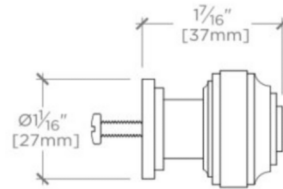

## AEHW02

Aero 1 1/4" Post Knob

MOUNTING HARDWARE INCLUDED		
STYLE #	DESCRIPTION	QTY
998945	Service Parts 8-32 1" Truss Head Machine Screw, Combo, Slotted	1
998946	Service Parts 8-32 1/2" Truss Head Machine Screw, Combo, Slotted	1

TOP VIEW SCALE: 6"=1'-0"

ISO VIEW SCALE: 6"=1'-0"

FRONT VIEW SCALE: 6"=1'-0"

SIDE VIEW SCALE: 6"=1'-0"