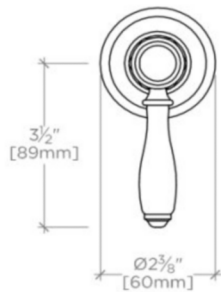

EASTON

EAVC73

Easton Vintage Volume Control Valve Trim with White Porcelain Lever Handle

SHOWN IN EASTON VINTAGE VOLUME CONTROL VALVE TRIM WITH WHITE PORCELAIN LEVER HANDLE| EAVC73

TECHNICAL DETAILS

ADA Compliance: Yes
Control Valve Rough-in Depth Maximum: 107 mm
Control Valve Rough-in Depth Minimum: 64 mm
Diverter Valve Rough-in Depth Maximum: 96 mm
Diverter Valve Rough-in Depth Minimum: 72 mm
Depth / Width: 89 mm
Height: 64 mm
Integrated Diverter: N
Length: 64 mm
Primary Material: Brass
Suggested Application: Bath

PRODUCT (NOTES)

Valve sold separately.

EASTON

EAVC73

Easton Vintage Volume Control Valve Trim with White Porcelain
Lever Handle

TOP VIEW SCALE: 3"=1'-0"

FRONT VIEW SCALE: 3"=1'-0"

SIDE VIEW SCALE: 3"=1'-0"