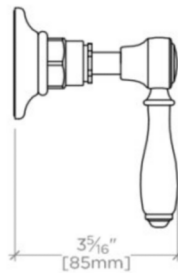

EASTON

EAVC73

Easton Vintage Volume Control Valve Trim with White Porcelain Lever Handle

SHOWN IN EASTON VINTAGE VOLUME CONTROL VALVE TRIM WITH WHITE PORCELAIN LEVER HANDLE| EAVC73

TECHNICAL DETAILS

ADA Compliance: Yes
Control Valve Rough-in Depth Maximum: 107 mm
Control Valve Rough-in Depth Minimum: 64 mm
Diverter Valve Rough-in Depth Maximum: 96 mm
Diverter Valve Rough-in Depth Minimum: 72 mm
Depth / Width: 89 mm
Height: 64 mm
Integrated Diverter: N
Length: 64 mm
Primary Material: Brass
Suggested Application: Bath

PRODUCT (NOTES)

Valve sold separately.

EASTON

EAVC73

Easton Vintage Volume Control Valve Trim with White Porcelain
Lever Handle

TOP VIEW SCALE: 3"=1'-0"

FRONT VIEW SCALE: 3"=1'-0"

SIDE VIEW SCALE: 3"=1'-0"