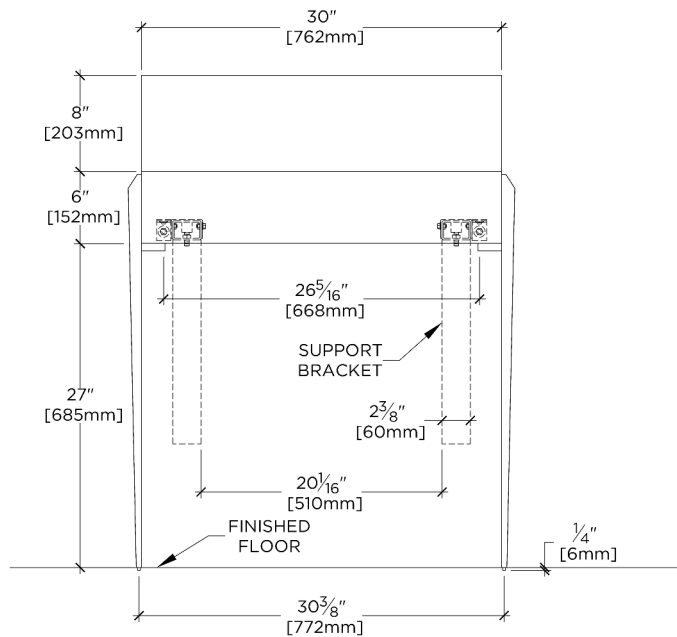

TECHNICAL DETAILS

Depth To Overflow: 2.67"
Drain Hole Depth: 1 7/8"
Drain Hole Diameter: 1 3/4"
Drain Style: Center Drain
Fittings Hole Diameter: 1 3/8"
Overflow Opening: Yes

INSPIRATION

The epitome of transitional elegance, Gio features cast bronze legs with an exclusive dark oxidized finish, and unique hand-sculpted texture. The design's nearly invisible attachment to the marble top creates the illusion of floating stone.

CERTIFICATIONS

PRODUCT (NOTES)

Gio Triangle two legs in Bronze with 30" Marta DECK
 Mounted Lavatory Sink with Backsplash

TOP VIEW

SCALE: 3/4"=1'-0"

REQUIRED MOUNTING HARDWARE (SOLD SEPARATELY)

STYLE: 106803

DESCRIPTION: UNIVERSAL PAIR (L/R) 22" STAINLESS STEEL ADJUSTABLE CONCEALED SUPPORT BRACKETS, WALL SUPPORT BRACKETS AND HARDWARE FOR WALL MOUNTED STONE SINK.

FRONT VIEW

SCALE: 3/4"=1'-0"

SIDE VIEW

SCALE: 3/4"=1'-0"