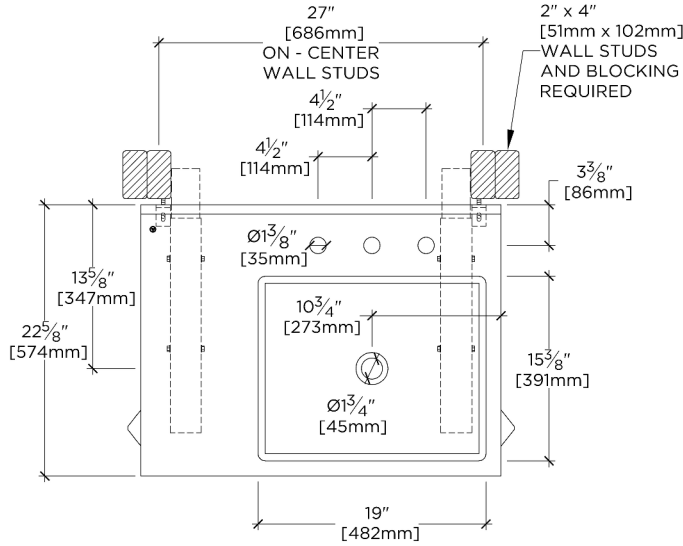

TECHNICAL DETAILS

Depth To Overflow: 2.67"
Drain Hole Depth: 1 7/8"
Drain Hole Diameter: 1 3/4"
Drain Style: Center Drain
Fittings Hole Diameter: 1 3/8"
Overflow Opening: Yes

INSPIRATION

The epitome of transitional elegance, Gio features cast bronze legs with an exclusive dark oxidized finish, and unique hand-sculpted texture. The design's nearly invisible attachment to the marble top creates the illusion of floating stone.

CERTIFICATIONS

PRODUCT (NOTES)

Gio Triangle two legs in Bronze with 30" Marta DECK
 Mounted Lavatory Sink with Backsplash

TOP VIEW

SCALE: 3/4"=1'-0"

REQUIRED MOUNTING HARDWARE (SOLD SEPARATELY)

STYLE: 106803

DESCRIPTION: UNIVERSAL PAIR (L/R) 22" STAINLESS STEEL ADJUSTABLE CONCEALED SUPPORT BRACKETS, WALL SUPPORT BRACKETS AND HARDWARE FOR WALL MOUNTED STONE SINK.

FRONT VIEW

SCALE: 3/4"=1'-0"

SIDE VIEW

SCALE: 3/4"=1'-0"