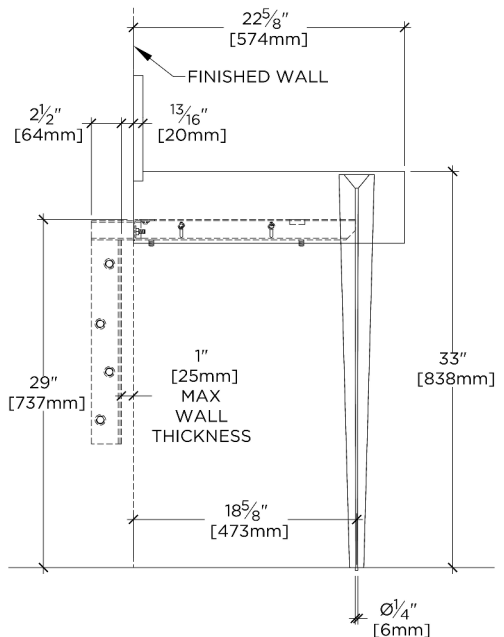

TECHNICAL DETAILS

Depth To Overflow: 2.67"
Drain Hole Depth: 1 7/8"
Drain Hole Diameter: 1 3/4"
Drain Style: Center Drain
Fittings Hole Diameter: 1 3/8"
Overflow Opening: Yes

INSPIRATION

The epitome of transitional elegance, Gio features cast bronze legs with an exclusive dark oxidized finish, and unique hand-sculpted texture. The design's nearly invisible attachment to the marble top creates the illusion of floating stone.

CERTIFICATIONS

PRODUCT (NOTES)

Gio Triangle two legs in Bronze with 30" Marta DECK
 Mounted Lavatory Sink with Backsplash

TOP VIEW

SCALE: 3/4"=1'-0"

REQUIRED MOUNTING HARDWARE (SOLD SEPARATELY)

STYLE: 106803

DESCRIPTION: UNIVERSAL PAIR (L/R) 22" STAINLESS STEEL ADJUSTABLE CONCEALED SUPPORT BRACKETS, WALL SUPPORT BRACKETS AND HARDWARE FOR WALL MOUNTED STONE SINK.

FRONT VIEW

SCALE: 3/4"=1'-0"

SIDE VIEW

SCALE: 3/4"=1'-0"