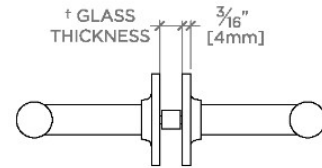

BOND

BT18G2

Bond 18" Double Sided Glass Mounted Towel Bars

SHOWN IN BOND 18" DOUBLE SIDED GLASS MOUNTED TOWEL BARS | BT18G2

TECHNICAL DETAILS

INSPIRATION

Modern designs infused with rare soul and artistry. Explore our wide range of Bond bath and kitchen elements, from fittings to fixtures to hardware.

CODES & STANDARDS

PRODUCT FEATURES

All Mounting Hardware Included

Solid Brass Construction

Can accommodate glass thickness between 1/4" [6mm] to 7/8" [22mm]

Stocked in Brass, Chrome, Nickel and Dark Nickel

CERTIFICATIONS

PRODUCT (NOTES)

BOND

BT18G2

Bond 18" Double Sided Glass Mounted Towel Bars

† THIS PRODUCT CAN BE INSTALLED ON GLASS THAT IS
 1/4" [6mm], 3/8" [10mm], 1/2" [13mm], 3/4" [19mm] OR 7/8" [22mm].

TOP VIEW

SCALE: 3"=1'-0"

FRONT VIEW

SCALE: 3"=1'-0"

SIDE VIEW

SCALE: 3"=1'-0"