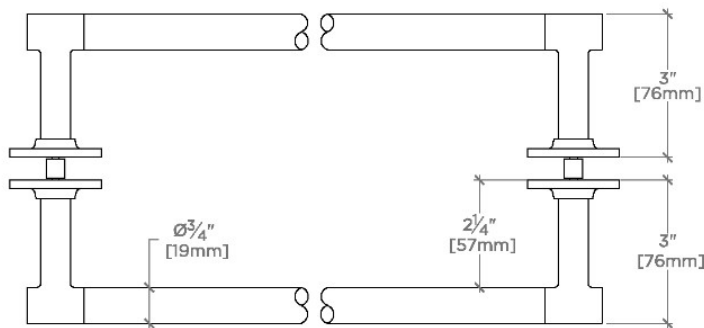

BOND

BT18G2

Bond 18" Double Sided Glass Mounted Towel Bars

SHOWN IN BOND 18" DOUBLE SIDED GLASS MOUNTED TOWEL BARS | BT18G2

TECHNICAL DETAILS

INSPIRATION

Modern designs infused with rare soul and artistry. Explore our wide range of Bond bath and kitchen elements, from fittings to fixtures to hardware.

CODES & STANDARDS

PRODUCT FEATURES

All Mounting Hardware Included

Solid Brass Construction

Can accommodate glass thickness between 1/4" [6mm] to 7/8" [22mm]

Stocked in Brass, Chrome, Nickel and Dark Nickel

CERTIFICATIONS

PRODUCT (NOTES)

BOND

BT18G2

Bond 18" Double Sided Glass Mounted Towel Bars

† THIS PRODUCT CAN BE INSTALLED ON GLASS THAT IS
 1/4" [6mm], 3/8" [10mm], 1/2" [13mm], 3/4" [19mm] OR 7/8" [22mm].

TOP VIEW

SCALE: 3"=1'-0"

FRONT VIEW

SCALE: 3"=1'-0"

SIDE VIEW

SCALE: 3"=1'-0"