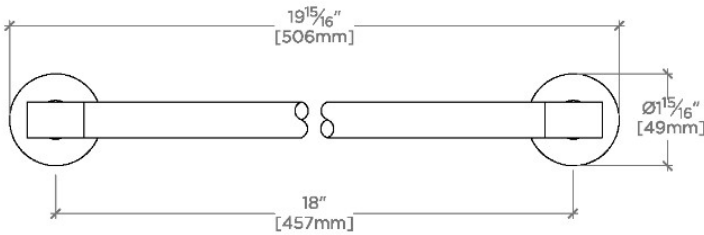

BOND

BT18G2

Bond 18" Double Sided Glass Mounted Towel Bars

SHOWN IN BOND 18" DOUBLE SIDED GLASS MOUNTED TOWEL BARS | BT18G2

TECHNICAL DETAILS

INSPIRATION

Modern designs infused with rare soul and artistry. Explore our wide range of Bond bath and kitchen elements, from fittings to fixtures to hardware.

CODES & STANDARDS

PRODUCT FEATURES

All Mounting Hardware Included

Solid Brass Construction

Can accommodate glass thickness between 1/4" [6mm] to 7/8" [22mm]

Stocked in Brass, Chrome, Nickel and Dark Nickel

CERTIFICATIONS

PRODUCT (NOTES)

BOND

BT18G2

Bond 18" Double Sided Glass Mounted Towel Bars

† THIS PRODUCT CAN BE INSTALLED ON GLASS THAT IS
 1/4" [6mm], 3/8" [10mm], 1/2" [13mm], 3/4" [19mm] OR 7/8" [22mm].

TOP VIEW

SCALE: 3"=1'-0"

FRONT VIEW

SCALE: 3"=1'-0"

SIDE VIEW

SCALE: 3"=1'-0"