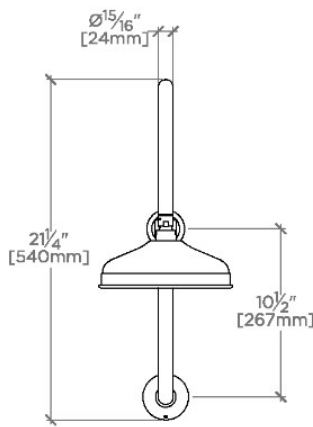

### TECHNICAL DETAILS

Adjustable Versus Fixed Spray: Fixed  
 Fittings Hole Diameter: 1 1/4"  
 Flow Restriction Options: 1.5, 1.75, 2.0  
 Inlet Connection Size: 1/2"  
 Inlet Connection Type: Female Straight Threads with Rubber Washer  
 Pivot: Y  
 Primary Material: Brass  
 Restricted Maximum Flow Rate: 1.75 gpm  
 Water Pressure Maximum: 85.0 psi  
 Water Pressure Minimum: 20.0 psi  
 Water Pressure Recommended: 45.0 psi

### PRODUCT FEATURES

Made of Brass

Features a swivel 8" rain showerhead with easy clean rubber nozzles

Includes a 20" wall mounted gooseneck shower arm

Stocked in Brass, Chrome and Nickel

Rain showerhead available in 1.75gpm (6.6L/min) flow rate

## FORO

FRS18G

Foro 8" Rain Showerhead with 20" Wall Mounted Gooseneck Shower Arm

TOP VIEW SCALE: 1"=1'-0"

FRONT VIEW SCALE: 1"=1'-0"

SIDE VIEW SCALE: 1"=1'-0"