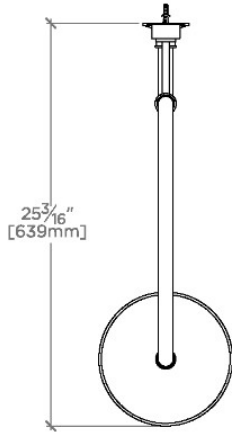

## FORO

FRS18G

Foro 8" Rain Showerhead with 20" Wall Mounted Gooseneck Shower Arm

SHOWN IN FORO 8" RAIN SHOWERHEAD WITH 20" WALL MOUNTED GOOSENECK SHOWER ARM | FRS18G

### TECHNICAL DETAILS

Adjustable Versus Fixed Spray: Fixed  
 Fittings Hole Diameter: 1 1/4"  
 Flow Restriction Options: 1.5, 1.75, 2.0  
 Inlet Connection Size: 1/2"  
 Inlet Connection Type: Female Straight Threads with Rubber Washer  
 Pivot: Y  
 Primary Material: Brass  
 Restricted Maximum Flow Rate: 1.75 gpm  
 Water Pressure Maximum: 85.0 psi  
 Water Pressure Minimum: 20.0 psi  
 Water Pressure Recommended: 45.0 psi

### PRODUCT FEATURES

Made of Brass

Features a swivel 8" rain showerhead with easy clean rubber nozzles

Includes a 20" wall mounted gooseneck shower arm

Stocked in Brass, Chrome and Nickel

Rain showerhead available in 1.75gpm (6.6L/min) flow rate

## FORO

FRS18G

Foro 8" Rain Showerhead with 20" Wall Mounted Gooseneck Shower Arm

TOP VIEW SCALE: 1"=1'-0"

FRONT VIEW SCALE: 1"=1'-0"

SIDE VIEW SCALE: 1"=1'-0"