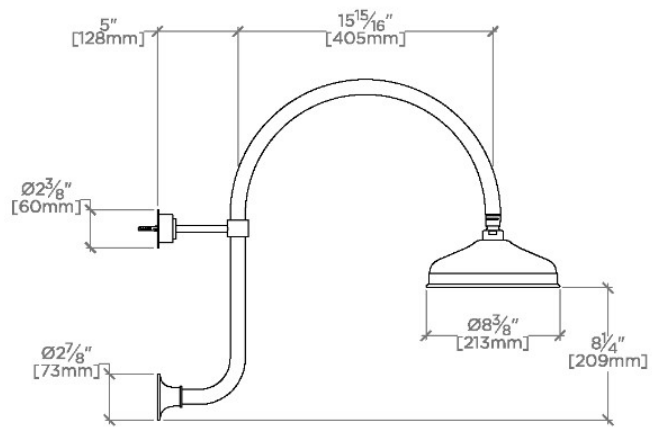

### TECHNICAL DETAILS

Adjustable Versus Fixed Spray: Fixed  
 Fittings Hole Diameter: 1 1/4"  
 Flow Restriction Options: 1.5, 1.75, 2.0  
 Inlet Connection Size: 1/2"  
 Inlet Connection Type: Female Straight Threads with Rubber Washer  
 Pivot: Y  
 Primary Material: Brass  
 Restricted Maximum Flow Rate: 1.75 gpm  
 Water Pressure Maximum: 85.0 psi  
 Water Pressure Minimum: 20.0 psi  
 Water Pressure Recommended: 45.0 psi

### PRODUCT FEATURES

Made of Brass

Features a swivel 8" rain showerhead with easy clean rubber nozzles

Includes a 20" wall mounted gooseneck shower arm

Stocked in Brass, Chrome and Nickel

Rain showerhead available in 1.75gpm (6.6L/min) flow rate

## FORO

FRS18G

Foro 8" Rain Showerhead with 20" Wall Mounted Gooseneck Shower Arm

TOP VIEW SCALE: 1"=1'-0"

FRONT VIEW SCALE: 1"=1'-0"

SIDE VIEW SCALE: 1"=1'-0"