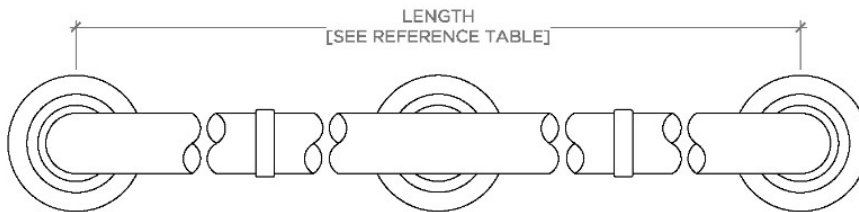

Essentials

EGB348

Essentials Transitional 48" Grab Bar

SHOWN IN ESSENTIALS TRANSITIONAL 48" GRAB BAR | EGB348

TECHNICAL DETAILS

INSPIRATION

Choose with confidence: Well-crafted designs that work with any product in our overall assortment and elevate any setting. Explore a wide range of authentic elements, from freestanding, deck and wall-mounted accessories to furnishings.

CODES & STANDARDS

Meets ASTM F446

PRODUCT FEATURES

Solid Brass

ADA Compliant

Can withstand 250lbs hold force

Transitional Style

Center mounting post and escutcheon

CERTIFICATIONS

PRODUCT (NOTES)

Essentials

EGB348

Essentials Transitional 48" Grab Bar

STYLE NO.	DESCRIPTION	LENGTH
EGB330	Essentials Transitional 30" Grab Bar	30" [762mm]
EGB336	Essentials Transitional 36" Grab Bar	36" [914mm]
EGB342	Essentials Transitional 42" Grab Bar	42" [1067mm]
EGB348	Essentials Transitional 48" Grab Bar	48" [1219mm]
EGB360	Essentials Transitional 60" Grab Bar	60" [1524mm]

TOP VIEW

SCALE: 3"=1'-0"

FRONT VIEW

SCALE: 3"=1'-0"

SIDE VIEW

SCALE: 3"=1'-0"