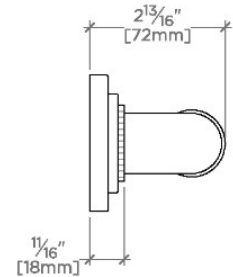

Essentials

EGB348

Essentials Transitional 48" Grab Bar

SHOWN IN ESSENTIALS TRANSITIONAL 48" GRAB BAR | EGB348

TECHNICAL DETAILS

INSPIRATION

Choose with confidence: Well-crafted designs that work with any product in our overall assortment and elevate any setting. Explore a wide range of authentic elements, from freestanding, deck and wall-mounted accessories to furnishings.

CERTIFICATIONS

PRODUCT (NOTES)

Essentials

EGB348

Essentials Transitional 48" Grab Bar

STYLE NO.	DESCRIPTION	LENGTH
EGB330	Essentials Transitional 30" Grab Bar	30" [762mm]
EGB336	Essentials Transitional 36" Grab Bar	36" [914mm]
EGB342	Essentials Transitional 42" Grab Bar	42" [1067mm]
EGB348	Essentials Transitional 48" Grab Bar	48" [1219mm]
EGB360	Essentials Transitional 60" Grab Bar	60" [1524mm]

TOP VIEW

SCALE: 3"=1'-0"

FRONT VIEW

SCALE: 3"=1'-0"

SIDE VIEW

SCALE: 3"=1'-0"