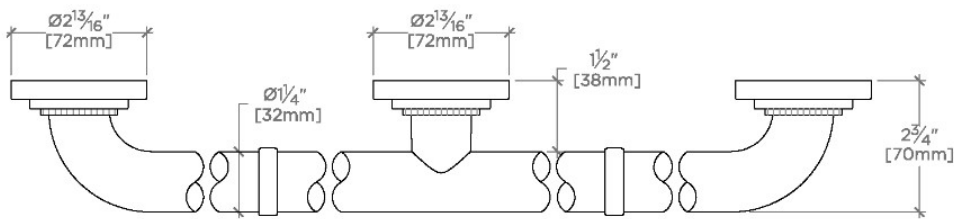

Essentials

EGB348

Essentials Transitional 48" Grab Bar

SHOWN IN ESSENTIALS TRANSITIONAL 48" GRAB BAR | EGB348

TECHNICAL DETAILS

INSPIRATION

Choose with confidence: Well-crafted designs that work with any product in our overall assortment and elevate any setting. Explore a wide range of authentic elements, from freestanding, deck and wall-mounted accessories to furnishings.

CERTIFICATIONS

PRODUCT (NOTES)

Essentials

EGB348

Essentials Transitional 48" Grab Bar

STYLE NO.	DESCRIPTION	LENGTH
EGB330	Essentials Transitional 30" Grab Bar	30" [762mm]
EGB336	Essentials Transitional 36" Grab Bar	36" [914mm]
EGB342	Essentials Transitional 42" Grab Bar	42" [1067mm]
EGB348	Essentials Transitional 48" Grab Bar	48" [1219mm]
EGB360	Essentials Transitional 60" Grab Bar	60" [1524mm]

TOP VIEW

SCALE: 3"=1'-0"

FRONT VIEW

SCALE: 3"=1'-0"

SIDE VIEW

SCALE: 3"=1'-0"