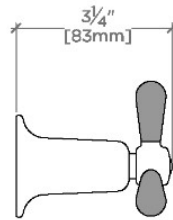

RIVERUN

RRVC01

Riverun Two-Tone Tri-Spoke Volume Control Handle

SHOWN IN RIVERUN TWO-TONE TRI-SPOKE VOLUME CONTROL HANDLE | RRVC01

TECHNICAL DETAILS

ADA Compliance: Yes
Fittings Hole Diameter: 1 3/8"
Handle Turn Angle: Quarter Turn
Number Of Holes: One Hole
Primary Material: Brass

PRODUCT FEATURES

Features Two-Tone Tri-Spoke Handle

Used to control water flow to a single waterway outlet such as a showerhead, handshower, or tub spout

Features Two-Tone Tri-Spoke Handle

Stocked in Nickel/Matte Black and Brass/Matte Black

Requires rough valve, sold separately: GUV18/GUV19 or GUV16 /GUV17

CERTIFICATIONS

PRODUCT (NOTES)

RIVERUN

RRVC01

Riverun Two-Tone Tri-Spoke Volume Control Handle

TOP VIEW SCALE: 3"=1'-0"

FRONT VIEW SCALE: 3"=1'-0"

SIDE VIEW SCALE: 3"=1'-0"