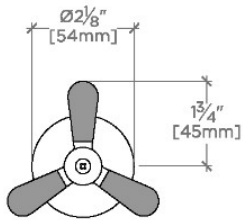

Requires rough valve, sold separately: GUV18/GUV19 or GUV16 /GUV17

CERTIFICATIONS

PRODUCT (NOTES)

RIVERUN

RRVC01

Riverun Two-Tone Tri-Spoke Volume Control Handle

TOP VIEW SCALE: 3"=1'-0"

FRONT VIEW SCALE: 3"=1'-0"

SIDE VIEW SCALE: 3"=1'-0"