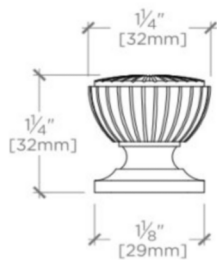

PRODUCT FEATURES

Solid Brass

Lost Wax Cast

Made in the USA

Includes per fixing: 8-32 1" Truss Head Machine Screw, Combo, Slotted and 8-32 1 1/2" Truss Head Machine Screw, Combo, Slotted

FORO

Foro 1 1/4" Fluted Knob

FRHW02

TOP VIEW SCALE: 6"=1'-0"

ISO VIEW SCALE: 6"=1'-0"

FRONT VIEW SCALE: 6"=1'-0"

SIDE VIEW SCALE: 6"=1'-0"