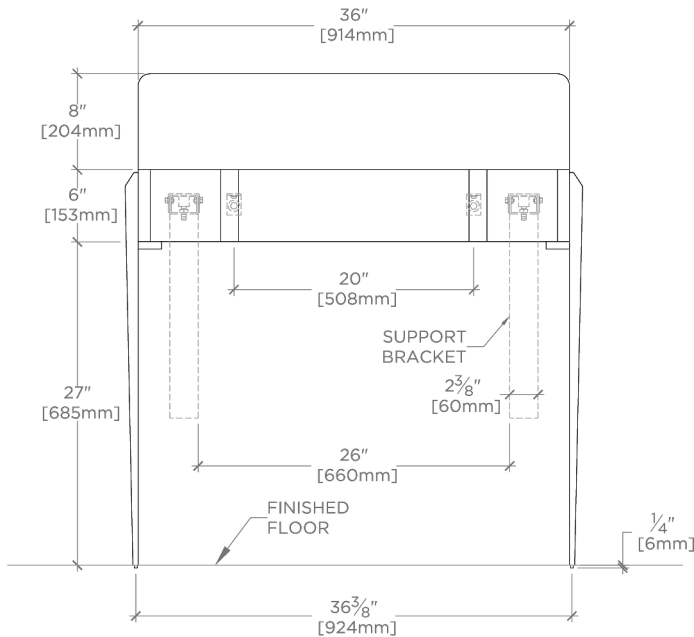

CERTIFICATIONS

PRODUCT (NOTES)

WATERWORKS

GIO

GIWS09

Gio Triangle two legs in Bronze with 36" Marbella DECK
Mounted Lavatory Sink with Backsplash

TOP VIEW

SCALE: 3/4"=1'-0"

REQUIRED MOUNTING HARDWARE (SOLD SEPARATELY)

STYLE: 106801

DESCRIPTION: UNIVERSAL PAIR (L/R) 18" STAINLESS STEEL ADJUSTABLE CONCEALED SUPPORT BRACKETS, WALL SUPPORT BRACKETS AND HARDWARE FOR WALL MOUNTED STONE SINK.

FRONT VIEW

SCALE: 3/4"=1'-0"

SIDE VIEW

SCALE: 3/4"=1'-0"