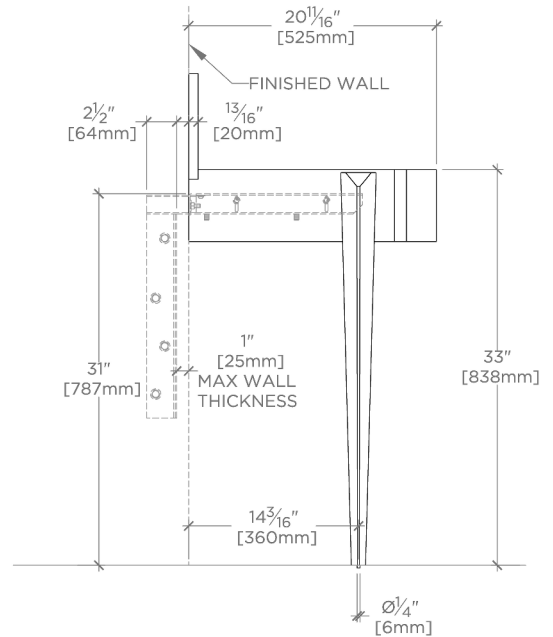

CERTIFICATIONS

PRODUCT (NOTES)

WATERWORKS

GIO

GIWS09

Gio Triangle two legs in Bronze with 36" Marbella DECK
Mounted Lavatory Sink with Backsplash

TOP VIEW

SCALE: 3/4"=1'-0"

REQUIRED MOUNTING HARDWARE (SOLD SEPARATELY)

STYLE: 106801

DESCRIPTION: UNIVERSAL PAIR (L/R) 18" STAINLESS STEEL ADJUSTABLE CONCEALED SUPPORT BRACKETS, WALL SUPPORT BRACKETS AND HARDWARE FOR WALL MOUNTED STONE SINK.

FRONT VIEW

SCALE: 3/4"=1'-0"

SIDE VIEW

SCALE: 3/4"=1'-0"