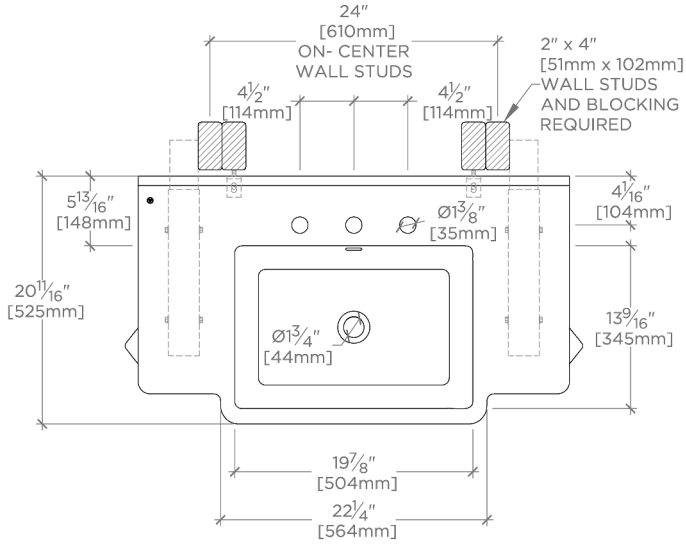

CERTIFICATIONS

PRODUCT (NOTES)

WATERWORKS

GIO

GIWS09

Gio Triangle two legs in Bronze with 36" Marbella DECK
Mounted Lavatory Sink with Backsplash

TOP VIEW

SCALE: 3/4"=1'-0"

REQUIRED MOUNTING HARDWARE (SOLD SEPARATELY)

STYLE: 106801

DESCRIPTION: UNIVERSAL PAIR (L/R) 18" STAINLESS STEEL ADJUSTABLE CONCEALED SUPPORT BRACKETS, WALL SUPPORT BRACKETS AND HARDWARE FOR WALL MOUNTED STONE SINK.

FRONT VIEW

SCALE: 3/4"=1'-0"

SIDE VIEW

SCALE: 3/4"=1'-0"