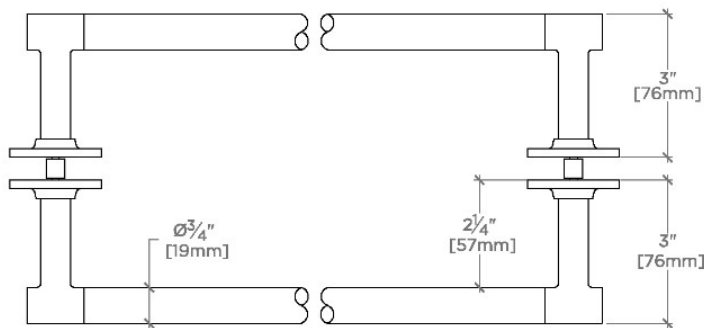

Bond

BT24G2

Bond 24" Double Sided Glass Mounted Towel Bars

SHOWN IN BOND 24" DOUBLE SIDED GLASS MOUNTED TOWEL BARS | BT24G2

TECHNICAL DETAILS

INSPIRATION

Modern designs infused with rare soul and artistry. Explore our wide range of Bond bath and kitchen elements, from fittings to fixtures to hardware.

CODES & STANDARDS

PRODUCT FEATURES

All Mounting Hardware Included

Solid Brass Construction

Can accommodate glass thickness between 1/4" [6mm] to 7/8" [22mm]

Stocked in Brass, Chrome, Nickel and Dark Nickel

CERTIFICATIONS

PRODUCT (NOTES)

Bond

BT24G2

Bond 24" Double Sided Glass Mounted Towel Bars

† THIS PRODUCT CAN BE INSTALLED ON GLASS THAT IS
 1/4" [6mm], 3/8" [10mm], 1/2" [13mm], 3/4" [19mm] OR 7/8" [22mm].

TOP VIEW

SCALE: 3"=1'-0"

FRONT VIEW

SCALE: 3"=1'-0"

SIDE VIEW

SCALE: 3"=1'-0"