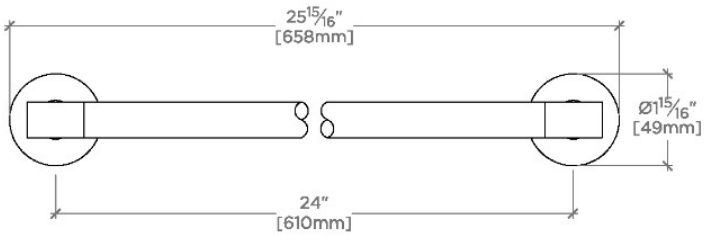

Bond

BT24G2

Bond 24" Double Sided Glass Mounted Towel Bars

SHOWN IN BOND 24" DOUBLE SIDED GLASS MOUNTED TOWEL BARS | BT24G2

TECHNICAL DETAILS

INSPIRATION

Modern designs infused with rare soul and artistry. Explore our wide range of Bond bath and kitchen elements, from fittings to fixtures to hardware.

CODES & STANDARDS

PRODUCT FEATURES

All Mounting Hardware Included

Solid Brass Construction

Can accommodate glass thickness between 1/4" [6mm] to 7/8" [22mm]

Stocked in Brass, Chrome, Nickel and Dark Nickel

CERTIFICATIONS

PRODUCT (NOTES)

Bond

BT24G2

Bond 24" Double Sided Glass Mounted Towel Bars

† THIS PRODUCT CAN BE INSTALLED ON GLASS THAT IS
 1/4" [6mm], 3/8" [10mm], 1/2" [13mm], 3/4" [19mm] OR 7/8" [22mm].

TOP VIEW

SCALE: 3"=1'-0"

FRONT VIEW

SCALE: 3"=1'-0"

SIDE VIEW

SCALE: 3"=1'-0"