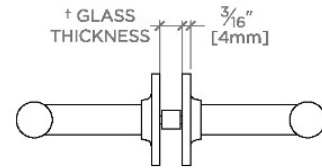

Bond

BT24G2

Bond 24" Double Sided Glass Mounted Towel Bars

SHOWN IN BOND 24" DOUBLE SIDED GLASS MOUNTED TOWEL BARS | BT24G2

TECHNICAL DETAILS

INSPIRATION

Modern designs infused with rare soul and artistry. Explore our wide range of Bond bath and kitchen elements, from fittings to fixtures to hardware.

CODES & STANDARDS

PRODUCT FEATURES

All Mounting Hardware Included

Solid Brass Construction

Can accommodate glass thickness between 1/4" [6mm] to 7/8" [22mm]

Stocked in Brass, Chrome, Nickel and Dark Nickel

CERTIFICATIONS

PRODUCT (NOTES)

Bond

BT24G2

Bond 24" Double Sided Glass Mounted Towel Bars

† THIS PRODUCT CAN BE INSTALLED ON GLASS THAT IS
 1/4" [6mm], 3/8" [10mm], 1/2" [13mm], 3/4" [19mm] OR 7/8" [22mm].

TOP VIEW

SCALE: 3"=1'-0"

FRONT VIEW

SCALE: 3"=1'-0"

SIDE VIEW

SCALE: 3"=1'-0"