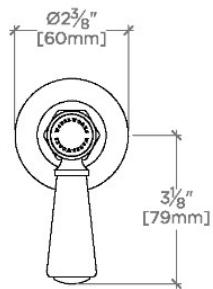

Highgate

HGVC50

Highgate Volume Control with Porcelain Lever Handle

SHOWN IN HIGHGATE VOLUME CONTROL WITH PORCELAIN LEVER HANDLE | HGVC50

TECHNICAL DETAILS

ADA Compliance: Yes
 Depth/Width: 86 mm
 Escutcheon Primary Material: Brass
 Fittings Hole Diameter: 35 mm
 Height: 108 mm
 Index Color Finish And Material: White Porcelain
 Index Marking: Waterworks Studio
 Integrated Diverter: N
 Integrated Spray: N
 Length: 60 mm
 Number Of Handles: One
 Pivot: N
 Primary Material: Brass
 Spout Swivel: N
 Spray Included In Unit: N
 Suggested Application: Bath

PRODUCT FEATURES

Lever Handle

Used to Control Water Flow to a Single Waterway Outlet

Stocked in Chrome, Nickel and Brass

Requires rough valve, Sold separately: GUV18/GUVC19 or GUVC16/GUVC17

CERTIFICATIONS

PRODUCT (NOTES)

Requires 1/2" valve rough, item GUSV18R (counter clockwise)/GUSV19R (clockwise), sold separately.

Highgate

HGVC50

Highgate Volume Control with Porcelain Lever Handle

TOP VIEW SCALE: 3"=1'-0"

FRONT VIEW SCALE: 3"=1'-0"

SIDE VIEW SCALE: 3"=1'-0"