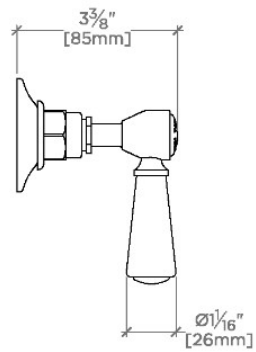

Highgate

HGVC50

Highgate Volume Control with Porcelain Lever Handle

SHOWN IN HIGHGATE VOLUME CONTROL WITH PORCELAIN LEVER HANDLE | HGVC50

TECHNICAL DETAILS

ADA Compliance: Yes
 Depth/Width: 86 mm
 Escutcheon Primary Material: Brass
 Fittings Hole Diameter: 35 mm
 Height: 108 mm
 Index Color Finish And Material: White Porcelain
 Index Marking: Waterworks Studio
 Integrated Diverter: N
 Integrated Spray: N
 Length: 60 mm
 Number Of Handles: One
 Pivot: N
 Primary Material: Brass
 Spout Swivel: N
 Spray Included In Unit: N
 Suggested Application: Bath

PRODUCT FEATURES

Lever Handle

Used to Control Water Flow to a Single Waterway Outlet

Stocked in Chrome, Nickel and Brass

Requires rough valve, Sold separately: GUV18/GUVC19 or GUVC16/GUVC17

CERTIFICATIONS

PRODUCT (NOTES)

Requires 1/2" valve rough, item GUSV18R (counter clockwise)/GUSV19R (clockwise), sold separately.

Highgate

HGVC50

Highgate Volume Control with Porcelain Lever Handle

TOP VIEW SCALE: 3"=1'-0"

FRONT VIEW SCALE: 3"=1'-0"

SIDE VIEW SCALE: 3"=1'-0"