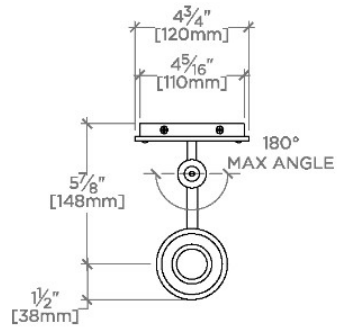

Henry Chronos

CN01LT

Henry Chronos Wall Mounted Single Swing Arm Sconce with Glass Shade

SHOWN IN HENRY CHRONOS WALL MOUNTED SINGLE SWING ARM SCONCE WITH GLASS SHADE | CN01LT

TECHNICAL DETAILS

Ambient Task: Ambient
 Bulb Base Size: E27
 Bulb Type: T10-8.5
 Depth/Width: 184 mm
 Electric Requirements: Brown or "Line" wire, blue or "Neutral" wire and a green/yellow striped or bare "Earth" wire.
 Height: 413 mm
 Installation Type: Wall Mounted
 Interior Exterior Application: Interior Only
 Junction Box Orientation: Vertical
 Length: 125 mm
 Number Of Bulbs: One
 Orientation: Vertical
 Primary Material: Brass
 Safety Warnings: Do not exceed Max wattage.
 Shade Finish: Shiny Opal
 Shade Material: Glass
 Shade Shape: Cylinder
 Suggested Application: All Applications
 Voltage: 240V
 Wet/Dry: Damp or Dry

CODES & STANDARDS

CE

PRODUCT FEATURES

- Proprietary design
- Solid brass with hand-worked glass shade
- CE rated
- Sconce hangs with shade turned up only
- Uses (1) 4W Max, T10-8.5, E27 Base Bulb, not included

CERTIFICATIONS

PRODUCT (NOTES)

Henry Chronos

CN01LT

Henry Chronos Wall Mounted Single Swing Arm Sconce with Glass Shade

TOP VIEW SCALE: 1¹/₂"=1'-0"

MOUNTING SCALE: 1¹/₂"=1'-0"

FRONT VIEW SCALE: 1¹/₂"=1'-0"

SIDE VIEW SCALE: 1¹/₂"=1'-0"