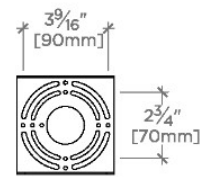

Henry Chronos

CN01LT

Henry Chronos Wall Mounted Single Swing Arm Sconce with Glass Shade

SHOWN IN HENRY CHRONOS WALL MOUNTED SINGLE SWING ARM SCONCE WITH GLASS SHADE | CN01LT

TECHNICAL DETAILS

Ambient Task: Ambient
 Bulb Base Size: E27
 Bulb Type: T10-8.5
 Depth/Width: 184 mm
 Electric Requirements: Brown or "Line" wire, blue or "Neutral" wire and a green/yellow striped or bare "Earth" wire.
 Height: 413 mm
 Installation Type: Wall Mounted
 Interior Exterior Application: Interior Only
 Junction Box Orientation: Vertical
 Length: 125 mm
 Number Of Bulbs: One
 Orientation: Vertical
 Primary Material: Brass
 Safety Warnings: Do not exceed Max wattage.
 Shade Finish: Shiny Opal
 Shade Material: Glass
 Shade Shape: Cylinder
 Suggested Application: All Applications
 Voltage: 240V
 Wet/Dry: Damp or Dry

CERTIFICATIONS

PRODUCT (NOTES)

Henry Chronos

CN01LT

Henry Chronos Wall Mounted Single Swing Arm Sconce with Glass Shade

TOP VIEW SCALE: 1¹/₂"=1'-0"

MOUNTING SCALE: 1¹/₂"=1'-0"

FRONT VIEW SCALE: 1¹/₂"=1'-0"

SIDE VIEW SCALE: 1¹/₂"=1'-0"