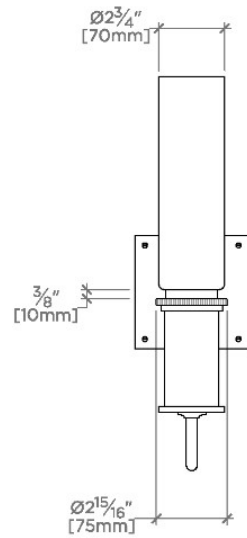

Henry Chronos

CN01LT

Henry Chronos Wall Mounted Single Swing Arm Sconce with Glass Shade

SHOWN IN HENRY CHRONOS WALL MOUNTED SINGLE SWING ARM SCONCE WITH GLASS SHADE | CN01LT

TECHNICAL DETAILS

Ambient Task: Ambient
 Bulb Base Size: E27
 Bulb Type: T10-8.5
 Depth/Width: 184 mm
 Electric Requirements: Brown or "Line" wire, blue or "Neutral" wire and a green/yellow striped or bare "Earth" wire.
 Height: 413 mm
 Installation Type: Wall Mounted
 Interior Exterior Application: Interior Only
 Junction Box Orientation: Vertical
 Length: 125 mm
 Number Of Bulbs: One
 Orientation: Vertical
 Primary Material: Brass
 Safety Warnings: Do not exceed Max wattage.
 Shade Finish: Shiny Opal
 Shade Material: Glass
 Shade Shape: Cylinder
 Suggested Application: All Applications
 Voltage: 240V
 Wet/Dry: Damp or Dry

CODES & STANDARDS

CE

PRODUCT FEATURES

- Proprietary design
- Solid brass with hand-worked glass shade
- CE rated
- Sconce hangs with shade turned up only
- Uses (1) 4W Max, T10-8.5, E27 Base Bulb, not included

CERTIFICATIONS

PRODUCT (NOTES)

Henry Chronos

CN01LT

Henry Chronos Wall Mounted Single Swing Arm Sconce with Glass Shade

TOP VIEW SCALE: 1¹/₂"=1'-0"

MOUNTING SCALE: 1¹/₂"=1'-0"

FRONT VIEW SCALE: 1¹/₂"=1'-0"

SIDE VIEW SCALE: 1¹/₂"=1'-0"