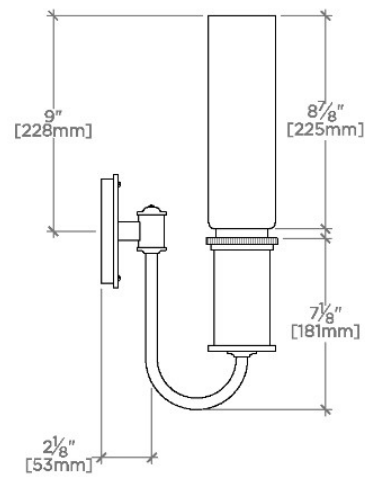

Henry Chronos

CN01LT

Henry Chronos Wall Mounted Single Swing Arm Sconce with Glass Shade

SHOWN IN HENRY CHRONOS WALL MOUNTED SINGLE SWING ARM SCONCE WITH GLASS SHADE | CN01LT

TECHNICAL DETAILS

Ambient Task: Ambient
 Bulb Base Size: E27
 Bulb Type: T10-8.5
 Depth/Width: 184 mm
 Electric Requirements: Brown or "Line" wire, blue or "Neutral" wire and a green/yellow striped or bare "Earth" wire.
 Height: 413 mm
 Installation Type: Wall Mounted
 Interior Exterior Application: Interior Only
 Junction Box Orientation: Vertical
 Length: 125 mm
 Number Of Bulbs: One
 Orientation: Vertical
 Primary Material: Brass
 Safety Warnings: Do not exceed Max wattage.
 Shade Finish: Shiny Opal
 Shade Material: Glass
 Shade Shape: Cylinder
 Suggested Application: All Applications
 Voltage: 240V
 Wet/Dry: Damp or Dry

CODES & STANDARDS

CE

PRODUCT FEATURES

- Proprietary design
- Solid brass with hand-worked glass shade
- CE rated
- Sconce hangs with shade turned up only
- Uses (1) 4W Max, T10-8.5, E27 Base Bulb, not included

CERTIFICATIONS

PRODUCT (NOTES)

Henry Chronos

CN01LT

Henry Chronos Wall Mounted Single Swing Arm Sconce with Glass Shade

TOP VIEW SCALE: 1¹/₂"=1'-0"

MOUNTING SCALE: 1¹/₂"=1'-0"

FRONT VIEW SCALE: 1¹/₂"=1'-0"

SIDE VIEW SCALE: 1¹/₂"=1'-0"