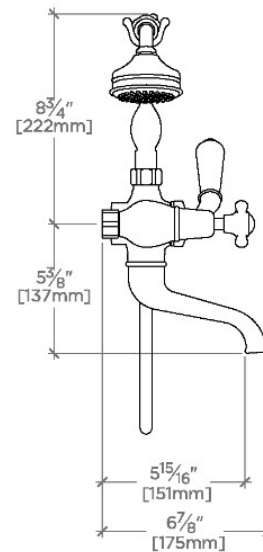

### TECHNICAL DETAILS

ADA Compliance: No  
 Adjustable Versus Fixed Spray: Fixed Spray  
 Depth/Width: 171 mm  
 Flow Restriction Options: 1.75  
 Handle Spread Maximum: 184 mm  
 Handle Spread Minimum: 184 mm  
 Handle Turn Angle: Quarter Turn  
 Handshower Spray Hose Length: 1.5 m  
 Height: 394 mm  
 Index Color Finish And Material: White Porcelain  
 Inlet Connection Size: 3/4"  
 Inlet Connection Type: Female Union Nut  
 Inlet Supply Spread Maximum: 184 mm  
 Inlet Supply Spread Minimum: 184 mm  
 Integrated Diverter: Y  
 Length: 279 mm  
 Primary Material: Brass  
 Restricted Maximum Flow Rate: 6.6 liters/min  
 Suggested Application: Bath  
 Water Pressure Maximum: 5.0 bar  
 Water Pressure Minimum: 1.5 bar  
 Water Pressure Recommended: 3.0 bar

Unrestricted flow for tub spout. Handshower available in 1.75gpm (6.6L/min) flow rate

### PRODUCT (NOTES)

Easton Classic Exposed Tub Filler, White Porcelain  
Handshower and Lever Diverter Handle with Metal Indices

TOP VIEW

SCALE: 1/2"=1'-0"

FRONT VIEW

SCALE: 1/2"=1'-0"

SIDE VIEW

SCALE: 1/2"=1'-0"