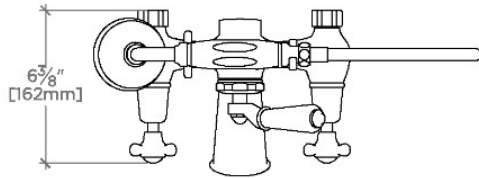

### TECHNICAL DETAILS

ADA Compliance: No  
 Adjustable Versus Fixed Spray: Fixed Spray  
 Depth/Width: 171 mm  
 Flow Restriction Options: 1.75  
 Handle Spread Maximum: 184 mm  
 Handle Spread Minimum: 184 mm  
 Handle Turn Angle: Quarter Turn  
 Handshower Spray Hose Length: 1.5 m  
 Height: 394 mm  
 Index Color Finish And Material: White Porcelain  
 Inlet Connection Size: 3/4"  
 Inlet Connection Type: Female Union Nut  
 Inlet Supply Spread Maximum: 184 mm  
 Inlet Supply Spread Minimum: 184 mm  
 Integrated Diverter: Y  
 Length: 279 mm  
 Primary Material: Brass  
 Restricted Maximum Flow Rate: 6.6 liters/min  
 Suggested Application: Bath  
 Water Pressure Maximum: 5.0 bar  
 Water Pressure Minimum: 1.5 bar  
 Water Pressure Recommended: 3.0 bar

### PRODUCT FEATURES

Easton is our most comprehensive fittings family.

Easton has a clean-lined utilitarian profile, with a slightly elongated spout.

Unions sold separately - UNUN60 (Floor Union), EAUN16 (Deck Union) and EAUN18 (Wall Union)

### PRODUCT (NOTES)

Easton Classic Exposed Tub Filler, White Porcelain  
Handshower and Lever Diverter Handle with Metal Indices

TOP VIEW

SCALE: 1/2"=1'-0"

FRONT VIEW

SCALE: 1/2"=1'-0"

SIDE VIEW

SCALE: 1/2"=1'-0"