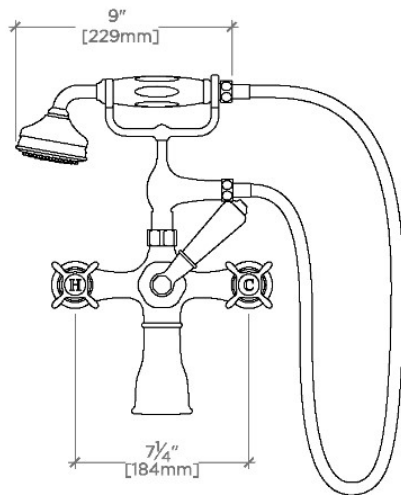

### TECHNICAL DETAILS

ADA Compliance: No  
 Adjustable Versus Fixed Spray: Fixed Spray  
 Depth/Width: 171 mm  
 Flow Restriction Options: 1.75  
 Handle Spread Maximum: 184 mm  
 Handle Spread Minimum: 184 mm  
 Handle Turn Angle: Quarter Turn  
 Handshower Spray Hose Length: 1.5 m  
 Height: 394 mm  
 Index Color Finish And Material: White Porcelain  
 Inlet Connection Size: 3/4"  
 Inlet Connection Type: Female Union Nut  
 Inlet Supply Spread Maximum: 184 mm  
 Inlet Supply Spread Minimum: 184 mm  
 Integrated Diverter: Y  
 Length: 279 mm  
 Primary Material: Brass  
 Restricted Maximum Flow Rate: 6.6 liters/min  
 Suggested Application: Bath  
 Water Pressure Maximum: 5.0 bar  
 Water Pressure Minimum: 1.5 bar  
 Water Pressure Recommended: 3.0 bar

### PRODUCT FEATURES

Easton is our most comprehensive fittings family.

Easton has a clean-lined utilitarian profile, with a slightly elongated spout.

Unions sold separately - UNUN60 (Floor Union), EAUN16 (Deck Union) and EAUN18 (Wall Union)

Unrestricted flow for tub spout. Handshower available in 1.75gpm (6.6L/min) flow rate

### PRODUCT (NOTES)

Easton Classic Exposed Tub Filler, White Porcelain  
Handshower and Lever Diverter Handle with Metal Indices

TOP VIEW

SCALE: 1/2"=1'-0"

FRONT VIEW

SCALE: 1/2"=1'-0"

SIDE VIEW

SCALE: 1/2"=1'-0"