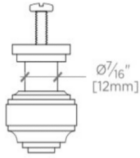

AERO

Aero 1" Post Knob

AEHW01

MOUNTING HARDWARE INCLUDED		
STYLE #	DESCRIPTION	QTY
998945	Service Parts 8-32 1" Truss Head Machine Screw, Combo, Slotted	1
998946	Service Parts 8-32 1½" Truss Head Machine Screw, Combo, Slotted	1

TOP VIEW SCALE: 6"=1'-0"

ISO VIEW SCALE: 6"=1'-0"

FRONT VIEW SCALE: 6"=1'-0"

SIDE VIEW SCALE: 6"=1'-0"