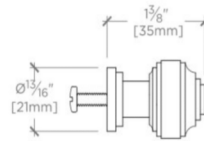

AERO

Aero 1" Post Knob

AEHW01

MOUNTING HARDWARE INCLUDED		
STYLE #	DESCRIPTION	QTY
998945	Service Parts 8-32 1" Truss Head Machine Screw, Combo, Slotted	1
998946	Service Parts 8-32 1½" Truss Head Machine Screw, Combo, Slotted	1

TOP VIEW SCALE: 6"=1'-0"

ISO VIEW SCALE: 6"=1'-0"

FRONT VIEW SCALE: 6"=1'-0"

SIDE VIEW SCALE: 6"=1'-0"